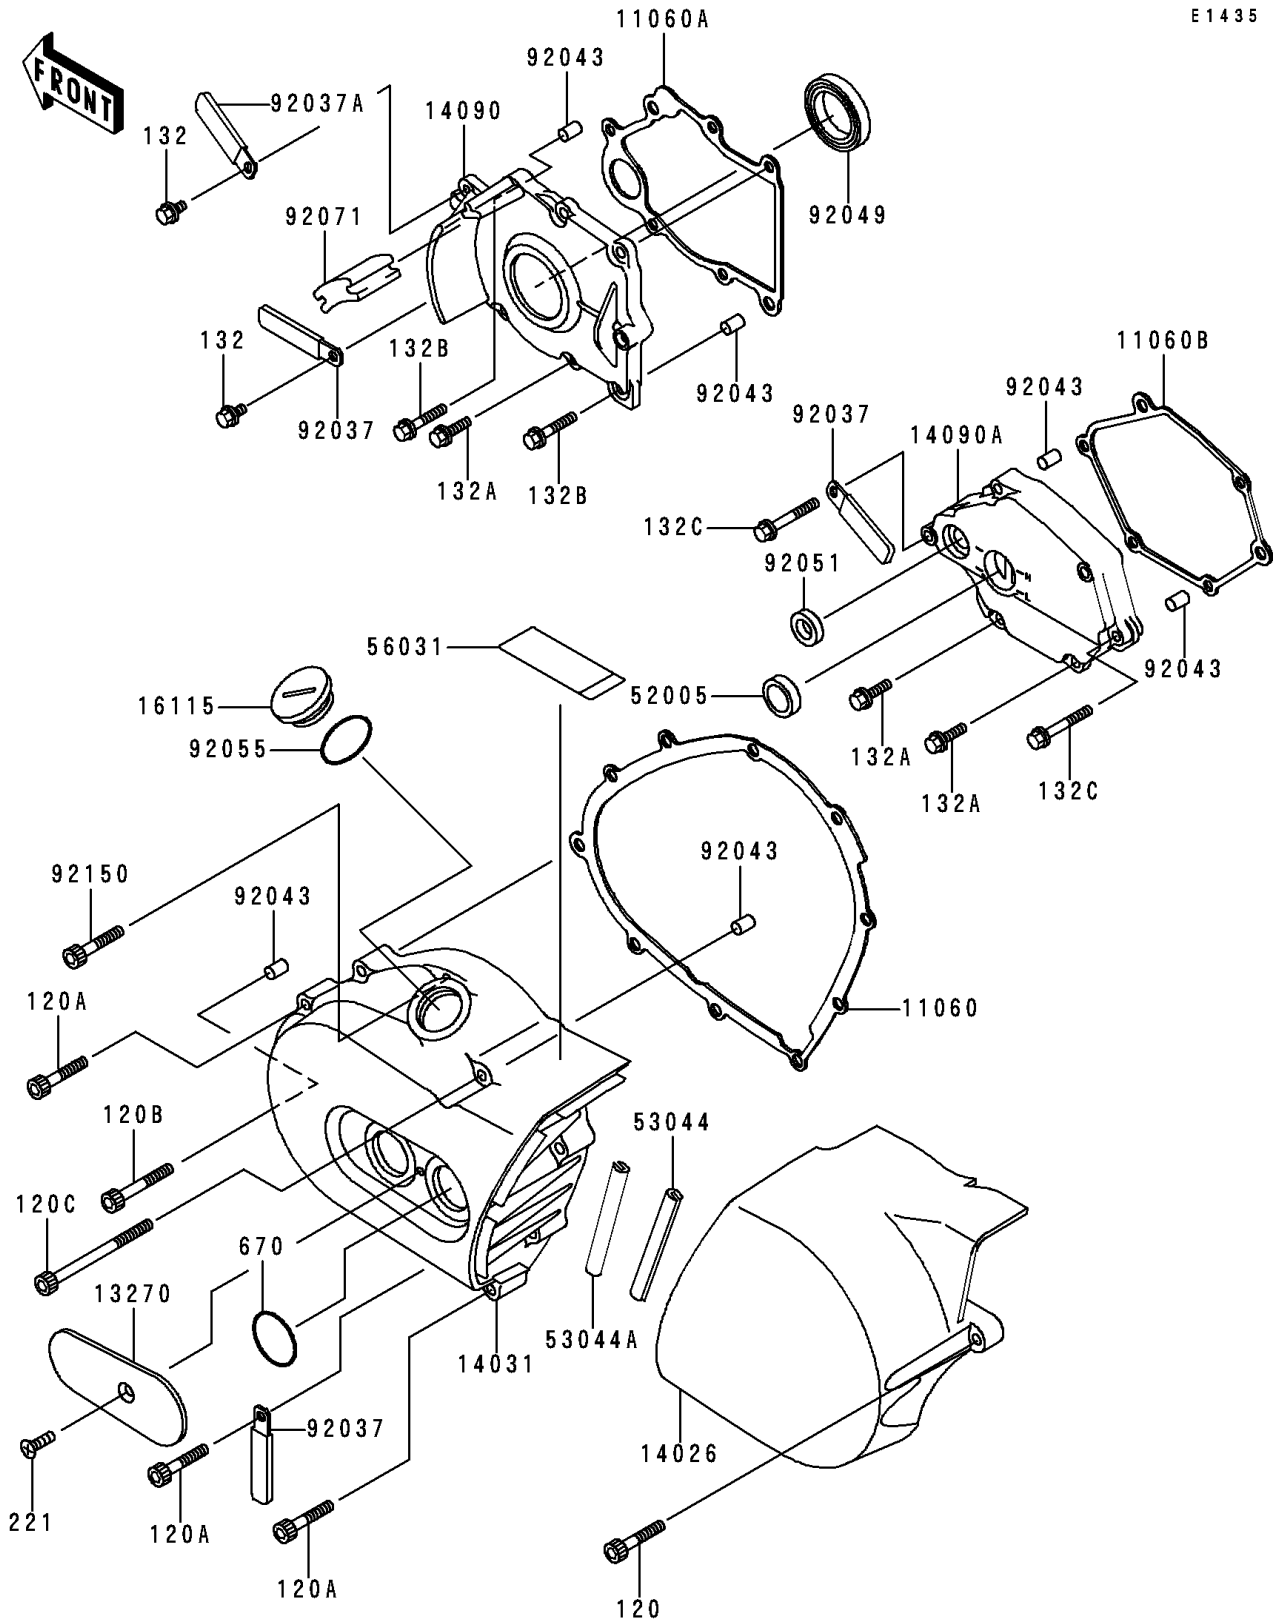

1996 Vulcan 800 PARTS DIAGRAM

Left Engine Cover(s)

E1435

1996 Vulcan 800 PARTS LIST

Left Engine Cover(s)

ITEM NAME	PART NUMBER	QUANTITY
BOLT-SOCKET (Ref # 120)	120R0630	1
BOLT-SOCKET (Ref # 120A)	120R0635	7
BOLT-SOCKET (Ref # 120B)	120R0645	1
BOLT-SOCKET (Ref # 120C)	120R0685	1
BOLT-FLANGED-SMALL,6X10 (Ref # 132)	132H0610	2
BOLT-FLANGED-SMALL (Ref # 132A)	132J0620	7
BOLT-FLANGED-SMALL (Ref # 132B)	132J0630	2
BOLT-FLANGED-SMALL,6X40 (Ref # 132C)	132J0640	4
SCREW-CSK-CROS,6X14 (Ref # 221)	221R0614	1
O RING (Ref # 670)	670B3034	2
GASKET,GENERATOR COVER (Ref # 11060)	11060-1089	1
GASKET,TRANSMISSION COVER (Ref # 11060A)	11060-1683	1
GASKET,MECHANISM COVER (Ref # 11060B)	11060-1685	1
PLATE (Ref # 13270)	13270-1397	1
COVER-CHAIN (Ref # 14026)	14026-1217	1
COVER-GENERATOR (Ref # 14031)	14031-1308	1
COVER,TRANSMISSION (Ref # 14090)	14090-1552	1
COVER,MECHANISM (Ref # 14090A)	14090-1559	1
CAP-OIL FILLER (Ref # 16115)	16115-1063	1
GAUGE,OIL LEVEL (Ref # 52005)	52005-1009	1
TRIM (Ref # 53044)	53044-1285	1
TRIM (Ref # 53044A)	53044-1286	1
LABEL-MANUAL,OIL CAPACITY (Ref # 56031)	56031-1894	1
CLAMP,L=45 (Ref # 92037)	92037-1539	3
CLAMP (Ref # 92037A)	92037-1993	1
PIN,6.2X8X14 (Ref # 92043)	92043-1263	6
SEAL-OIL,TC32488 (Ref # 92049)	92049-1361	1
SEAL-OIL,TB13225.5 (Ref # 92051)	92051-005	1
RING-O,31.5X2.6 (Ref # 92055)	92055-049	1

1996 Vulcan 800 PARTS LIST

Left Engine Cover(s)

ITEM NAME	PART NUMBER	QUANTITY
GROMMET (Ref # 92071)	92071-1232	1
BOLT,SOCKET,6X35 (Ref # 92150)	92150-1887	1