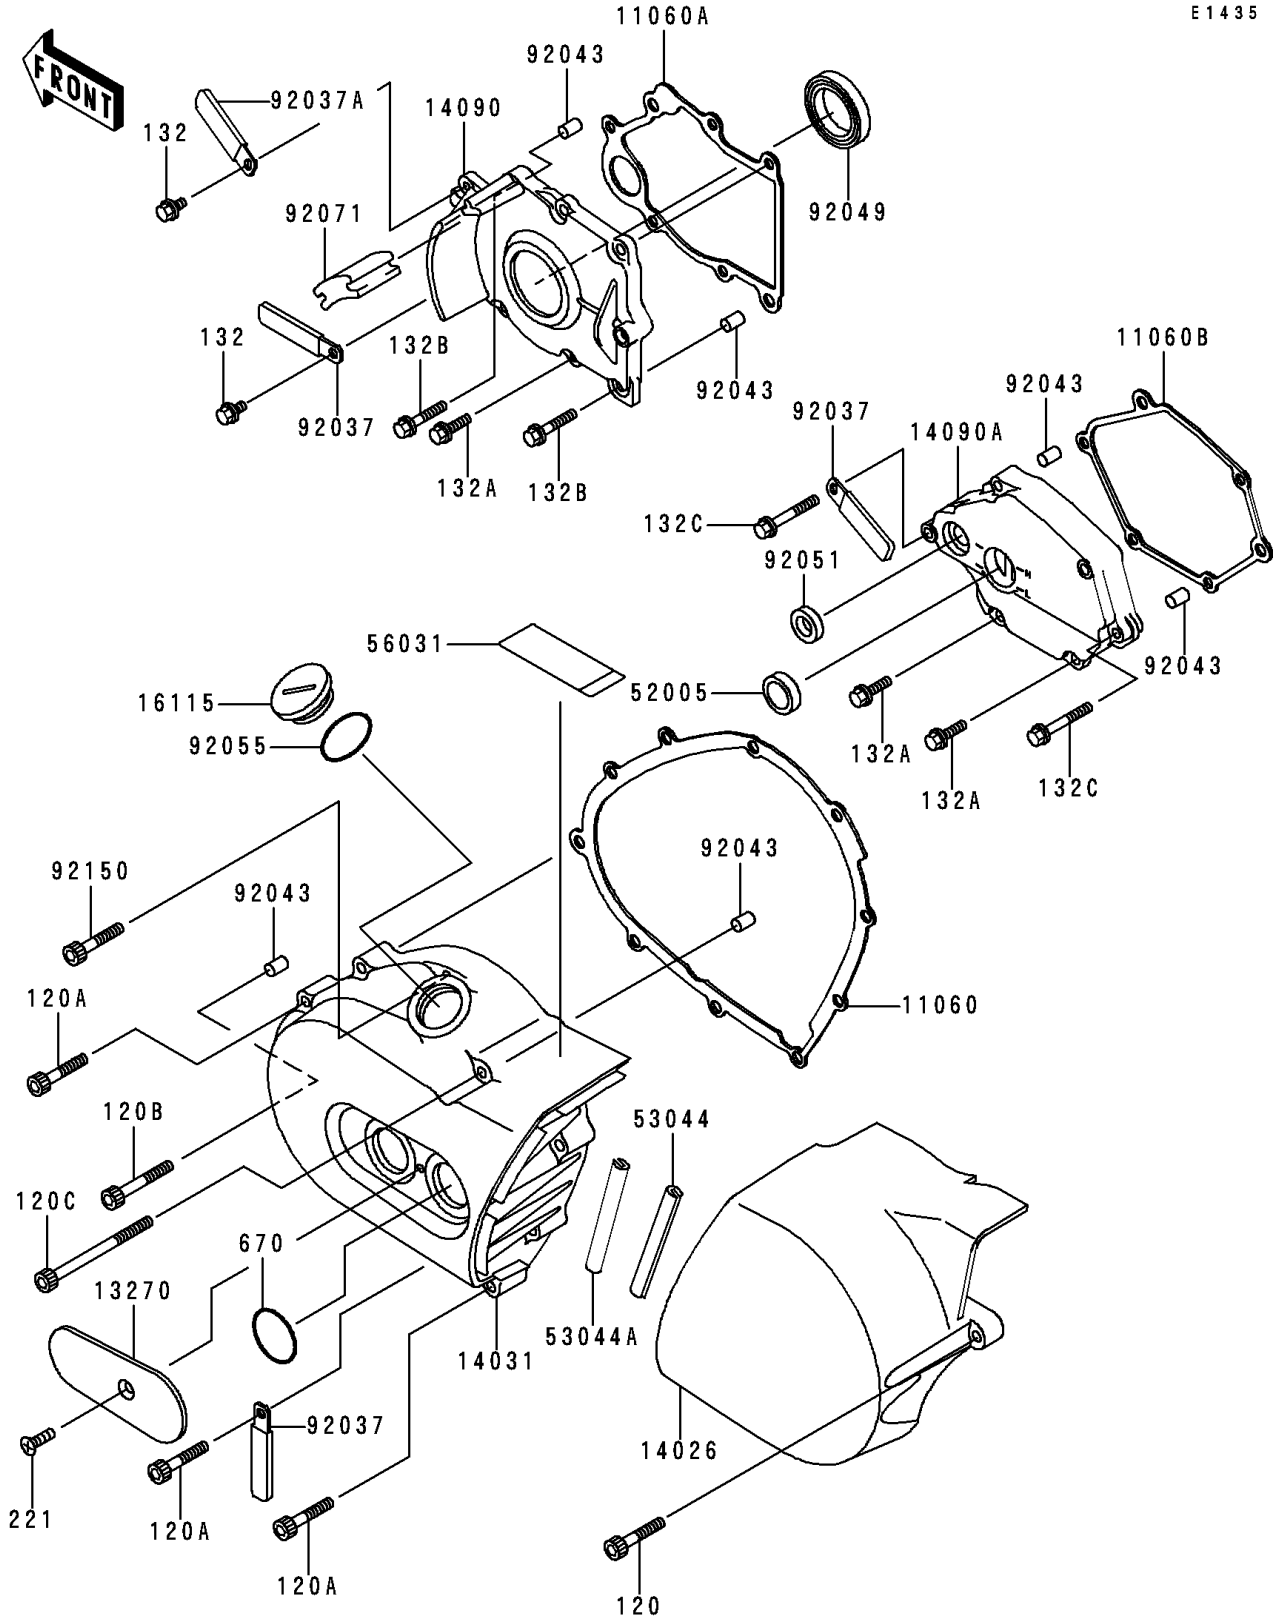

1999 Vulcan 800 PARTS DIAGRAM

Left Engine Cover(s)

E1435

1999 Vulcan 800 PARTS LIST

Left Engine Cover(s)

ITEM NAME	PART NUMBER	QUANTITY
BOLT-SOCKET (Ref # 120)	120R0630	1
BOLT-SOCKET (Ref # 120A)	120R0635	7
BOLT-SOCKET (Ref # 120B)	120R0645	1
BOLT-SOCKET (Ref # 120C)	120R0685	1
BOLT-FLANGED-SMALL,6X10 (Ref # 132)	132H0610	2
BOLT-FLANGED-SMALL (Ref # 132A)	132J0620	7
BOLT-FLANGED-SMALL (Ref # 132B)	132J0630	2
BOLT-FLANGED-SMALL,6X40 (Ref # 132C)	132J0640	4
SCREW-CSK-CROS,6X14 (Ref # 221)	221R0614	1
O RING (Ref # 670)	670B3034	2
GASKET,GENERATOR COVER (Ref # 11060)	11060-1089	1
GASKET,TRANSMISSION COVER (Ref # 11060A)	11060-1683	1
GASKET,MECHANISM COVER (Ref # 11060B)	11060-1685	1
PLATE (Ref # 13270)	13270-1397	1
COVER-CHAIN (Ref # 14026)	14026-1217	1
COVER-GENERATOR (Ref # 14031)	14031-1308	1
COVER,TRANSMISSION (Ref # 14090)	14090-1552	1
COVER,MECHANISM (Ref # 14090A)	14090-1559	1
CAP-OIL FILLER (Ref # 16115)	16115-1063	1
GAUGE,OIL LEVEL (Ref # 52005)	52005-1009	1
TRIM (Ref # 53044)	53044-1285	1
TRIM (Ref # 53044A)	53044-1286	1
LABEL-MANUAL,OIL CAPACITY (Ref # 56031)	56031-1894	1
CLAMP,L=45 (Ref # 92037)	92037-1539	3
CLAMP (Ref # 92037A)	92037-1993	1
PIN,6.2X8X14 (Ref # 92043)	92043-1263	6
SEAL-OIL,TC32488 (Ref # 92049)	92049-1361	1
SEAL-OIL,TB13225.5 (Ref # 92051)	92051-005	1
RING-O,31.5X2.6 (Ref # 92055)	92055-049	1

1999 Vulcan 800 PARTS LIST

Left Engine Cover(s)

ITEM NAME	PART NUMBER	QUANTITY
GROMMET (Ref # 92071)	92071-1232	1
BOLT,SOCKET,6X35 (Ref # 92150)	92150-1887	1