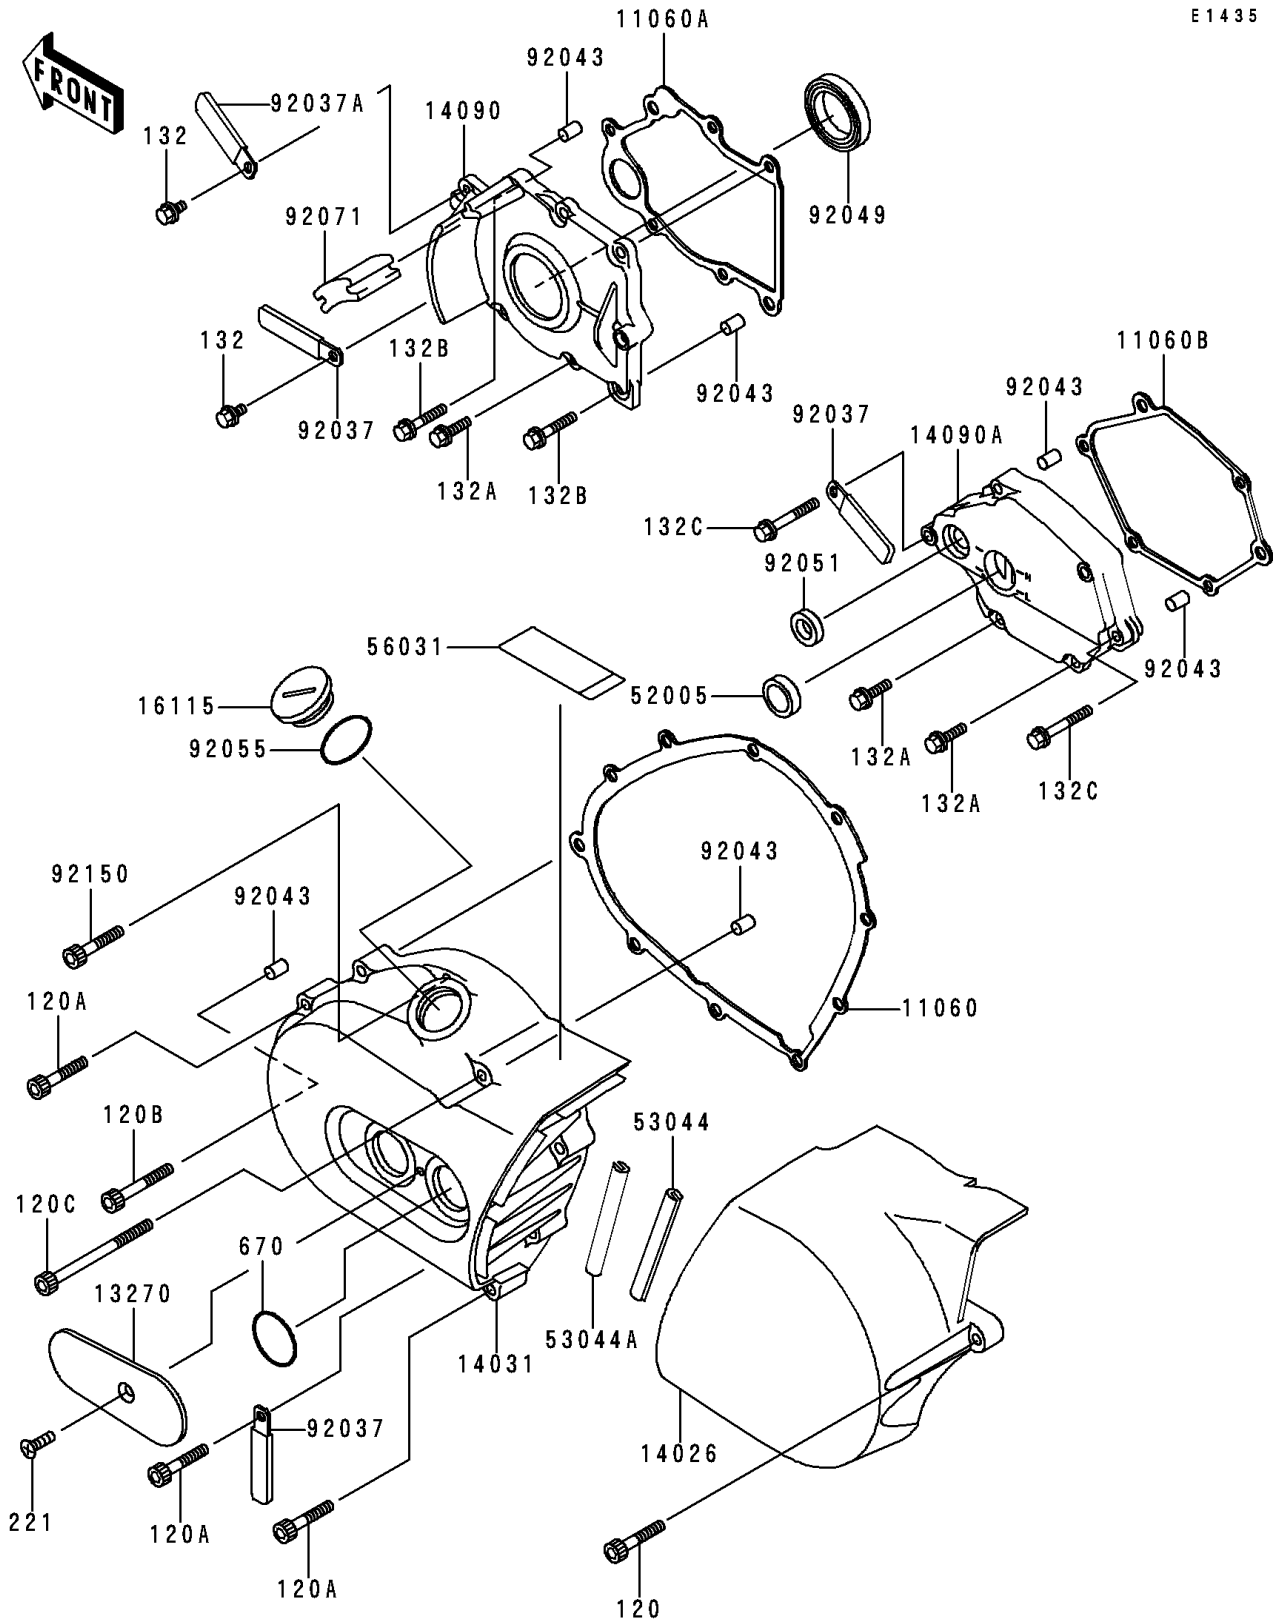

1999 Vulcan 800 PARTS DIAGRAM

Left Engine Cover(s)

E1435

1999 Vulcan 800 PARTS LIST

Left Engine Cover(s)

ITEM NAME	PART NUMBER	QUANTITY
BOLT-SOCKET (Ref # 120)	120R0630	1
BOLT-SOCKET (Ref # 120A)	120R0635	7
BOLT-SOCKET (Ref # 120B)	120R0645	1
BOLT-SOCKET (Ref # 120C)	120R0685	1
BOLT-FLANGED-SMALL,6X10 (Ref # 132)	132H0610	2
BOLT-FLANGED-SMALL (Ref # 132A)	132J0620	7
BOLT-FLANGED-SMALL (Ref # 132B)	132J0630	2
BOLT-FLANGED-SMALL,6X40 (Ref # 132C)	132J0640	4
SCREW-CSK-CROS,6X14 (Ref # 221)	221R0614	1
O RING (Ref # 670)	670B3034	2
GASKET,GENERATOR COVER (Ref # 11060)	11060-1089	1
GASKET,TRANSMISSION COVER (Ref # 11060A)	11060-1683	1
GASKET,MECHANISM COVER (Ref # 11060B)	11060-1685	1
PLATE (Ref # 13270)	13270-1397	1
COVER-CHAIN (Ref # 14026)	14026-1217	1
COVER-GENERATOR (Ref # 14031)	14031-1308	1
COVER,TRANSMISSION (Ref # 14090)	14090-1552	1
COVER,MECHANISM (Ref # 14090A)	14090-1559	1
CAP-OIL FILLER (Ref # 16115)	16115-1063	1
GAUGE,OIL LEVEL (Ref # 52005)	52005-1009	1
TRIM (Ref # 53044)	53044-1285	1
TRIM (Ref # 53044A)	53044-1286	1
LABEL-MANUAL,OIL CAPACITY (Ref # 56031)	56031-1894	1
CLAMP,L=45 (Ref # 92037)	92037-1539	3
CLAMP (Ref # 92037A)	92037-1993	1
PIN,6.2X8X14 (Ref # 92043)	92043-1263	6
SEAL-OIL,TC32488 (Ref # 92049)	92049-1361	1
SEAL-OIL,TB13225.5 (Ref # 92051)	92051-005	1
RING-O,31.5X2.6 (Ref # 92055)	92055-049	1

1999 Vulcan 800 PARTS LIST

Left Engine Cover(s)

ITEM NAME	PART NUMBER	QUANTITY
GROMMET (Ref # 92071)	92071-1232	1
BOLT,SOCKET,6X35 (Ref # 92150)	92150-1887	1