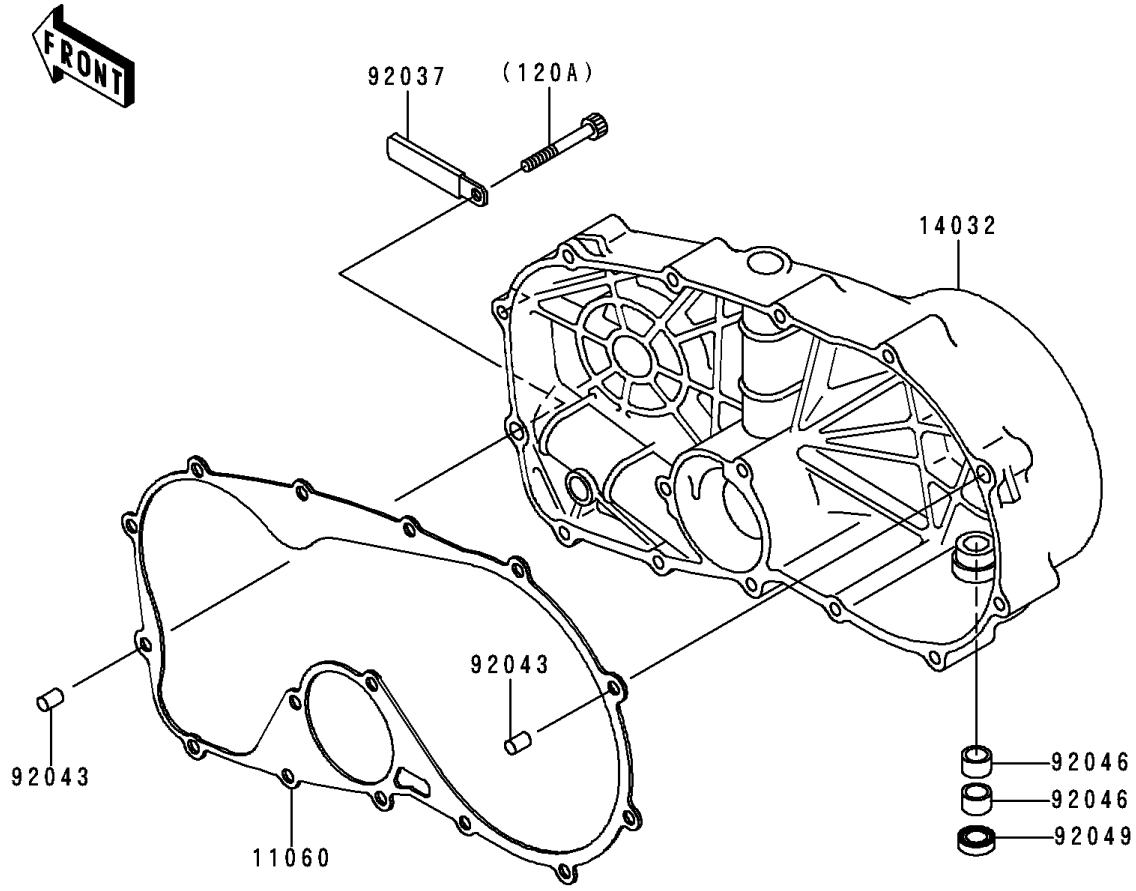

1995 Vulcan 800 PARTS DIAGRAM

Right Engine Cover(s)

E 1436

1995 Vulcan 800 PARTS LIST

Right Engine Cover(s)

ITEM NAME	PART NUMBER	QUANTITY
BOLT-SOCKET (Ref # 120)	120R0630	3
BOLT-SOCKET (Ref # 120A)	120R0650	10
BOLT-SOCKET (Ref # 120B)	120R0665	1
GASKET,CLUTCH COVER (Ref # 11060)	11060-1090	1
COVER-CLUTCH (Ref # 14032)	14032-1403	1
CLAMP,L=45 (Ref # 92037)	92037-1069	1
PIN,6.2X8X14 (Ref # 92043)	92043-1263	2
BEARING-NEEDLE,HK1210 (Ref # 92046)	92046-1010	2
SEAL-OIL,TB12205.5 (Ref # 92049)	92049-1271	1
BOLT,SOCKET,6X50 (Ref # 92150)	92150-1436	1