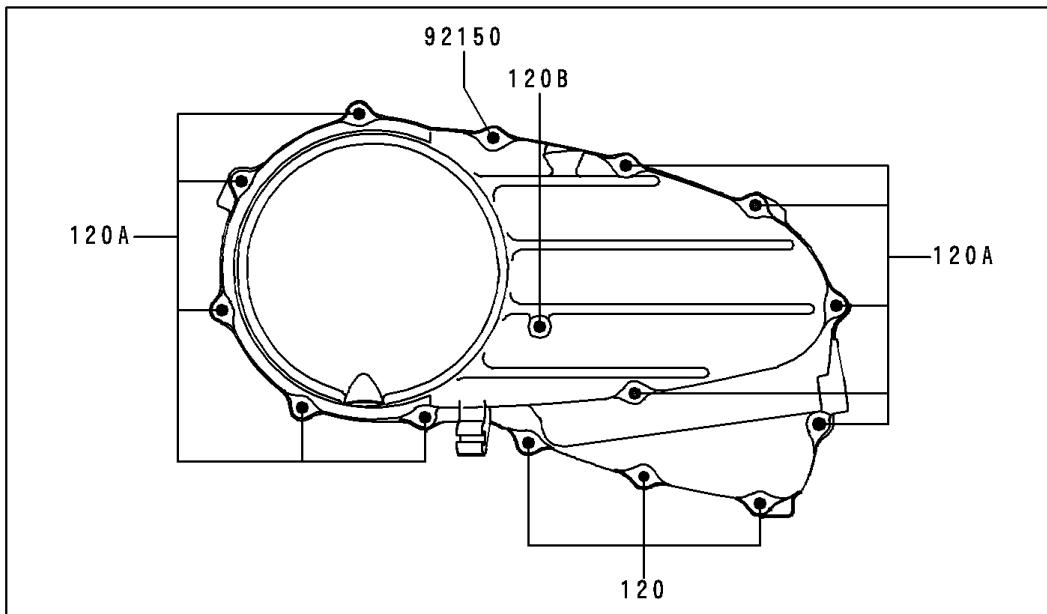

1995 Vulcan 800 PARTS DIAGRAM

Right Engine Cover(s)

E 1436

1995 Vulcan 800 PARTS LIST

Right Engine Cover(s)

ITEM NAME	PART NUMBER	QUANTITY
BOLT-SOCKET (Ref # 120)	120R0630	3
BOLT-SOCKET (Ref # 120A)	120R0650	10
BOLT-SOCKET (Ref # 120B)	120R0665	1
GASKET,CLUTCH COVER (Ref # 11060)	11060-1090	1
COVER-CLUTCH (Ref # 14032)	14032-1403	1
CLAMP,L=45 (Ref # 92037)	92037-1069	1
PIN,6.2X8X14 (Ref # 92043)	92043-1263	2
BEARING-NEEDLE,HK1210 (Ref # 92046)	92046-1010	2
SEAL-OIL,TB12205.5 (Ref # 92049)	92049-1271	1
BOLT,SOCKET,6X50 (Ref # 92150)	92150-1436	1