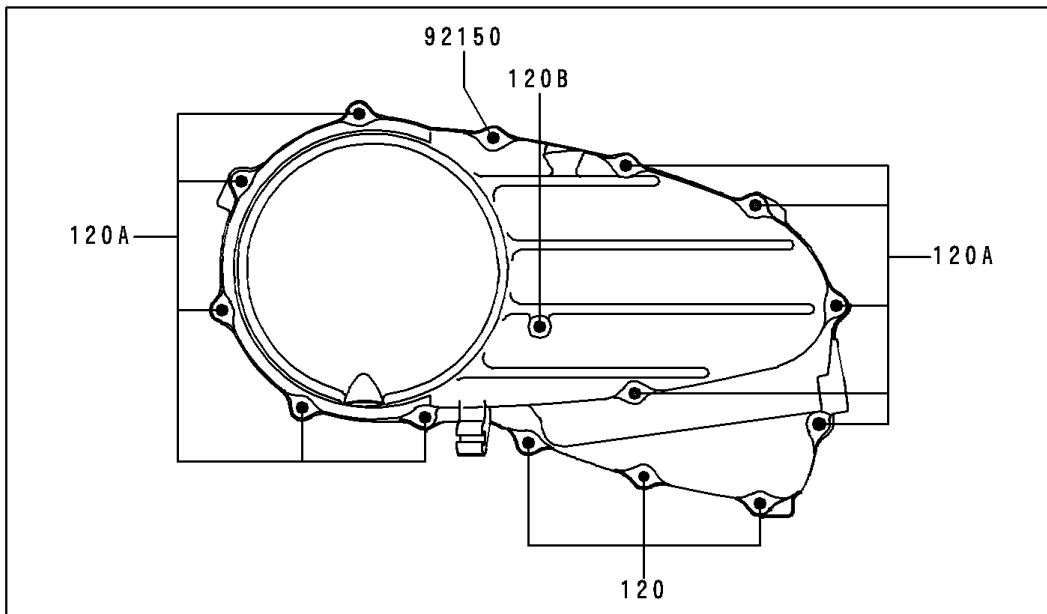

1996 Vulcan 800 PARTS DIAGRAM

Right Engine Cover(s)

E 1436

1996 Vulcan 800 PARTS LIST

Right Engine Cover(s)

ITEM NAME	PART NUMBER	QUANTITY
BOLT-SOCKET (Ref # 120)	120R0630	3
BOLT-SOCKET (Ref # 120A)	120R0650	10
BOLT-SOCKET (Ref # 120B)	120R0665	1
GASKET,CLUTCH COVER (Ref # 11060)	11060-1090	1
COVER-CLUTCH (Ref # 14032)	14032-1403	1
CLAMP,L=45 (Ref # 92037)	92037-1069	1
PIN,6.2X8X14 (Ref # 92043)	92043-1263	2
BEARING-NEEDLE,HK1210 (Ref # 92046)	92046-1010	2
SEAL-OIL,TB12205.5 (Ref # 92049)	92049-1271	1
BOLT,SOCKET,6X50 (Ref # 92150)	92150-1436	1