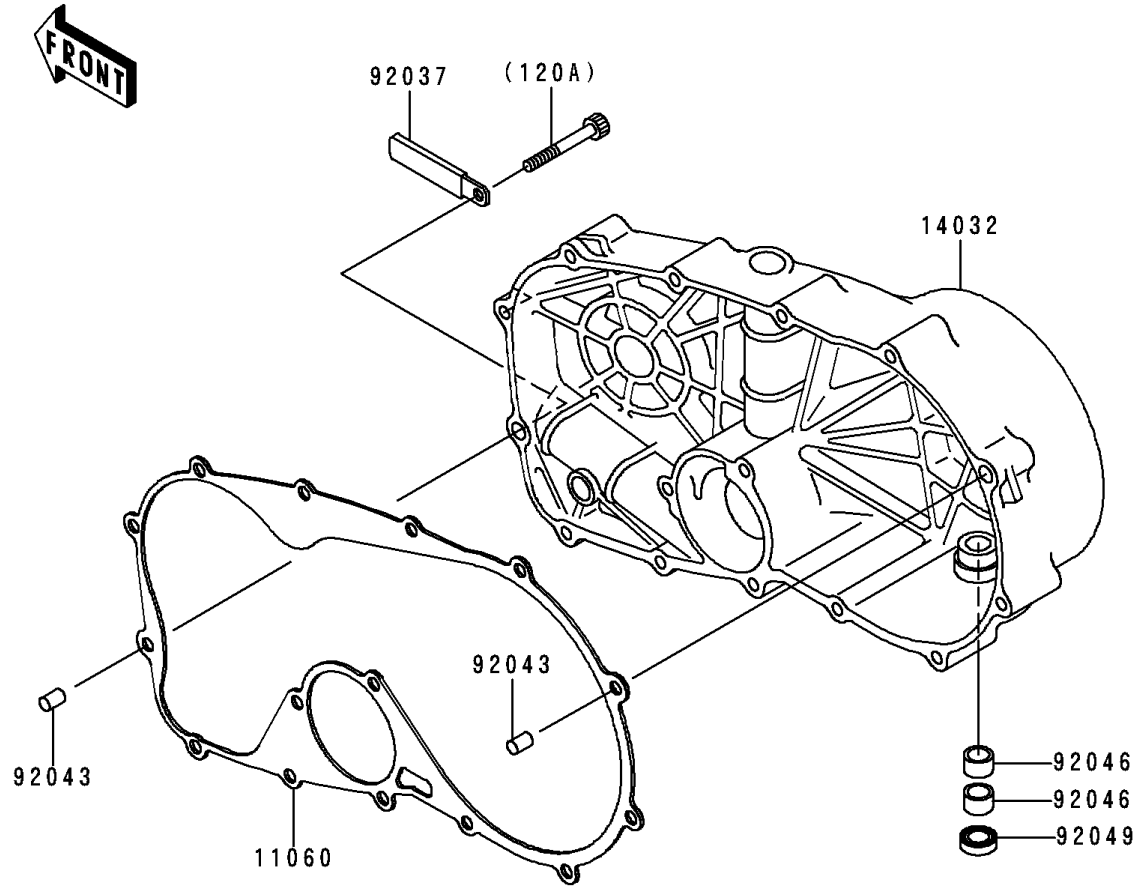

1996 Vulcan 800 PARTS DIAGRAM

Right Engine Cover(s)

E 1436

1996 Vulcan 800 PARTS LIST

Right Engine Cover(s)

ITEM NAME	PART NUMBER	QUANTITY
BOLT-SOCKET (Ref # 120)	120R0630	3
BOLT-SOCKET (Ref # 120A)	120R0650	10
BOLT-SOCKET (Ref # 120B)	120R0665	1
GASKET,CLUTCH COVER (Ref # 11060)	11060-1090	1
COVER-CLUTCH (Ref # 14032)	14032-1403	1
CLAMP,L=45 (Ref # 92037)	92037-1069	1
PIN,6.2X8X14 (Ref # 92043)	92043-1263	2
BEARING-NEEDLE,HK1210 (Ref # 92046)	92046-1010	2
SEAL-OIL,TB12205.5 (Ref # 92049)	92049-1271	1
BOLT,SOCKET,6X50 (Ref # 92150)	92150-1436	1