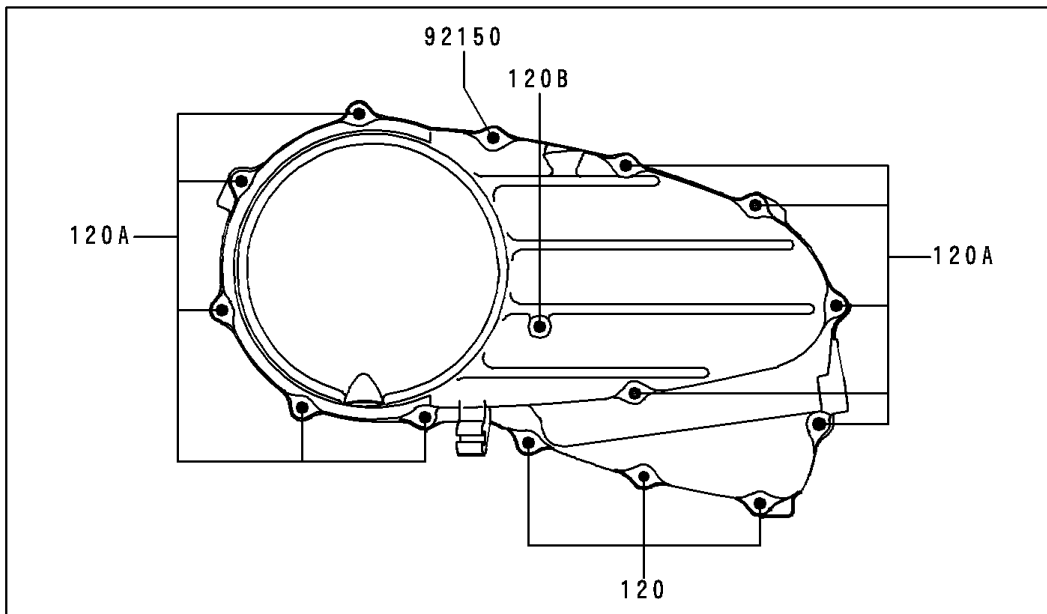

# 1997 Vulcan 800 PARTS DIAGRAM

Right Engine Cover(s)

E 1436

# 1997 Vulcan 800 PARTS LIST

Right Engine Cover(s)

ITEM NAME	PART NUMBER	QUANTITY
BOLT-SOCKET (Ref # 120)	120R0630	3
BOLT-SOCKET (Ref # 120A)	120R0650	10
BOLT-SOCKET (Ref # 120B)	120R0665	1
GASKET,CLUTCH COVER (Ref # 11060)	11060-1090	1
COVER-CLUTCH (Ref # 14032)	14032-1403	1
CLAMP,L=45 (Ref # 92037)	92037-1069	1
PIN,6.2X8X14 (Ref # 92043)	92043-1263	2
BEARING-NEEDLE,HK1210 (Ref # 92046)	92046-1010	2
SEAL-OIL,TB12205.5 (Ref # 92049)	92049-1271	1
BOLT,SOCKET,6X50 (Ref # 92150)	92150-1436	1