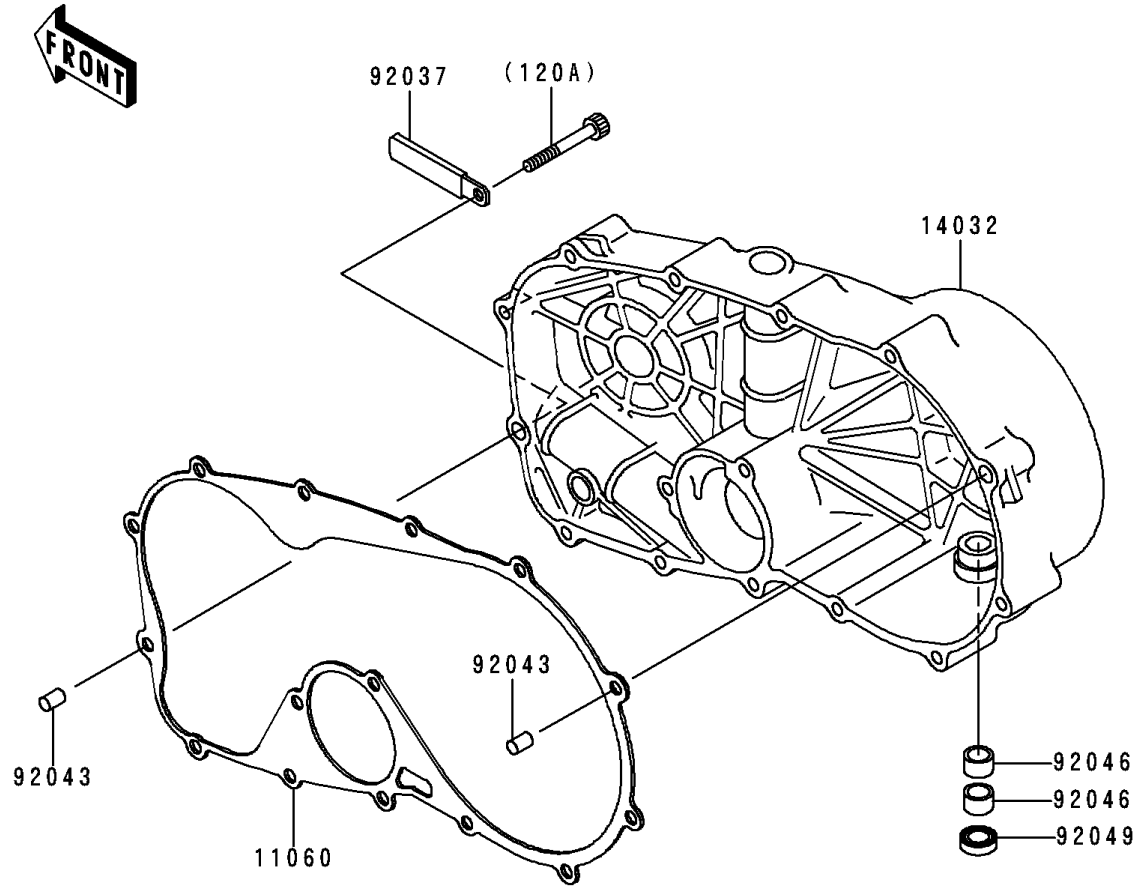

# 1997 Vulcan 800 PARTS DIAGRAM

Right Engine Cover(s)

E 1436

# 1997 Vulcan 800 PARTS LIST

Right Engine Cover(s)

ITEM NAME	PART NUMBER	QUANTITY
BOLT-SOCKET (Ref # 120)	120R0630	3
BOLT-SOCKET (Ref # 120A)	120R0650	10
BOLT-SOCKET (Ref # 120B)	120R0665	1
GASKET,CLUTCH COVER (Ref # 11060)	11060-1090	1
COVER-CLUTCH (Ref # 14032)	14032-1403	1
CLAMP,L=45 (Ref # 92037)	92037-1069	1
PIN,6.2X8X14 (Ref # 92043)	92043-1263	2
BEARING-NEEDLE,HK1210 (Ref # 92046)	92046-1010	2
SEAL-OIL,TB12205.5 (Ref # 92049)	92049-1271	1
BOLT,SOCKET,6X50 (Ref # 92150)	92150-1436	1