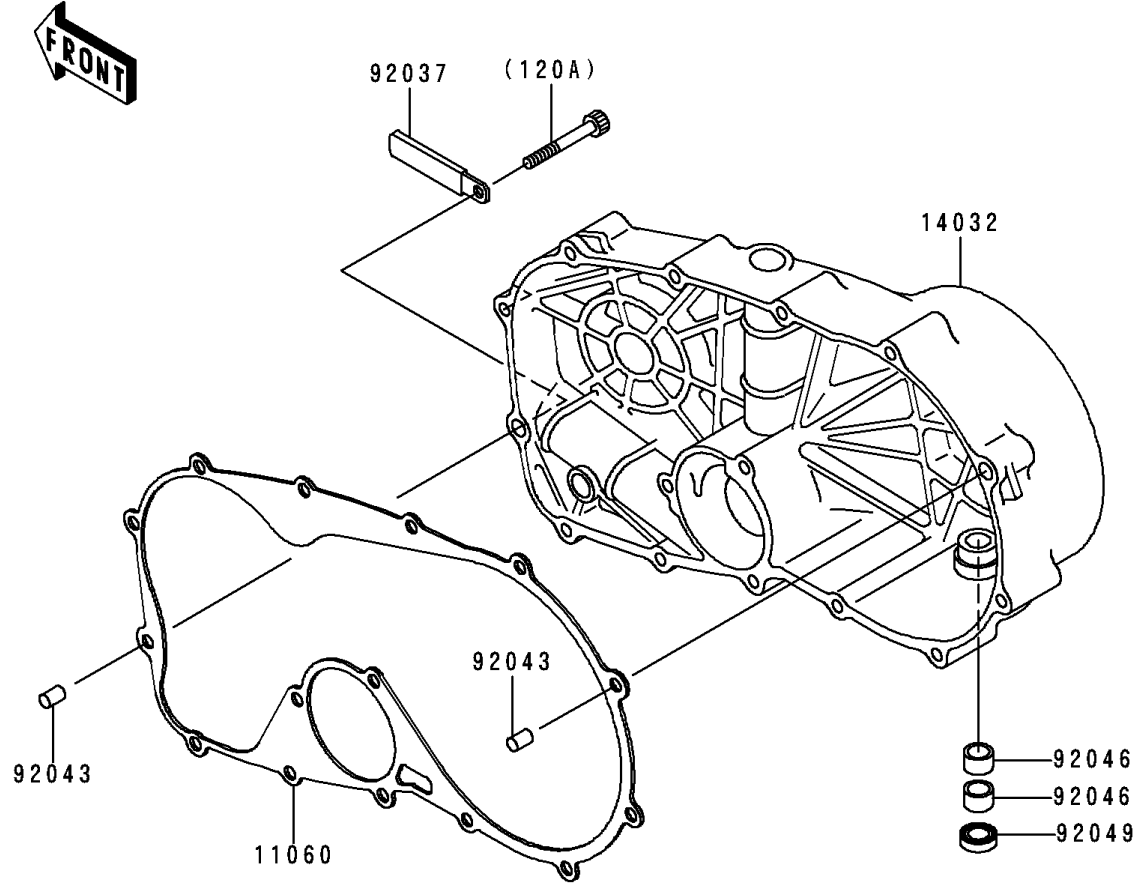

# 1998 Vulcan 800 PARTS DIAGRAM

Right Engine Cover(s)

E 1436

# 1998 Vulcan 800 PARTS LIST

Right Engine Cover(s)

ITEM NAME	PART NUMBER	QUANTITY
BOLT-SOCKET (Ref # 120)	120R0630	3
BOLT-SOCKET (Ref # 120A)	120R0650	10
BOLT-SOCKET (Ref # 120B)	120R0665	1
GASKET,CLUTCH COVER (Ref # 11060)	11060-1090	1
COVER-CLUTCH (Ref # 14032)	14032-1403	1
CLAMP,L=45 (Ref # 92037)	92037-1069	1
PIN,6.2X8X14 (Ref # 92043)	92043-1263	2
BEARING-NEEDLE,HK1210 (Ref # 92046)	92046-1010	2
SEAL-OIL,TB12205.5 (Ref # 92049)	92049-1271	1
BOLT,SOCKET,6X50 (Ref # 92150)	92150-1436	1