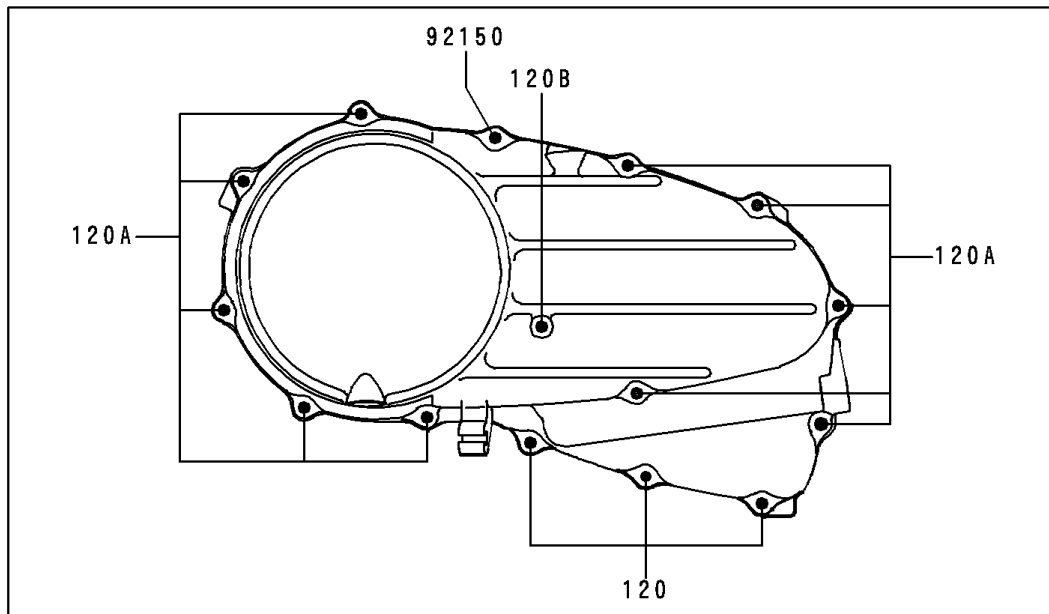

# 1998 Vulcan 800 PARTS DIAGRAM

Right Engine Cover(s)

E 1436

# 1998 Vulcan 800 PARTS LIST

Right Engine Cover(s)

ITEM NAME	PART NUMBER	QUANTITY
BOLT-SOCKET (Ref # 120)	120R0630	3
BOLT-SOCKET (Ref # 120A)	120R0650	10
BOLT-SOCKET (Ref # 120B)	120R0665	1
GASKET,CLUTCH COVER (Ref # 11060)	11060-1090	1
COVER-CLUTCH (Ref # 14032)	14032-1403	1
CLAMP,L=45 (Ref # 92037)	92037-1069	1
PIN,6.2X8X14 (Ref # 92043)	92043-1263	2
BEARING-NEEDLE,HK1210 (Ref # 92046)	92046-1010	2
SEAL-OIL,TB12205.5 (Ref # 92049)	92049-1271	1
BOLT,SOCKET,6X50 (Ref # 92150)	92150-1436	1