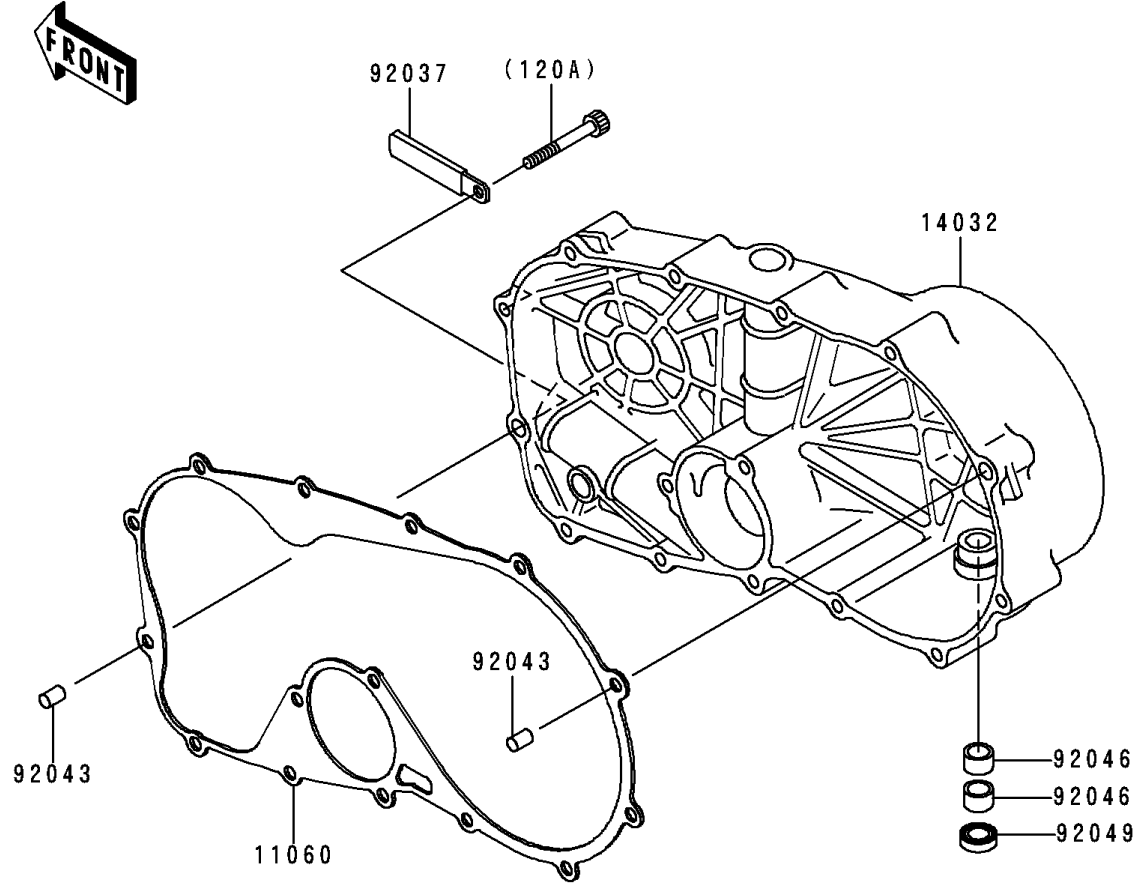

1999 Vulcan 800 PARTS DIAGRAM

Right Engine Cover(s)

E 1436

1999 Vulcan 800 PARTS LIST

Right Engine Cover(s)

ITEM NAME	PART NUMBER	QUANTITY
BOLT-SOCKET (Ref # 120)	120R0630	3
BOLT-SOCKET (Ref # 120A)	120R0650	10
BOLT-SOCKET (Ref # 120B)	120R0665	1
GASKET,CLUTCH COVER (Ref # 11060)	11060-1090	1
COVER-CLUTCH (Ref # 14032)	14032-1403	1
CLAMP,L=45 (Ref # 92037)	92037-1069	1
PIN,6.2X8X14 (Ref # 92043)	92043-1263	2
BEARING-NEEDLE,HK1210 (Ref # 92046)	92046-1010	2
SEAL-OIL,TB12205.5 (Ref # 92049)	92049-1271	1
BOLT,SOCKET,6X50 (Ref # 92150)	92150-1436	1