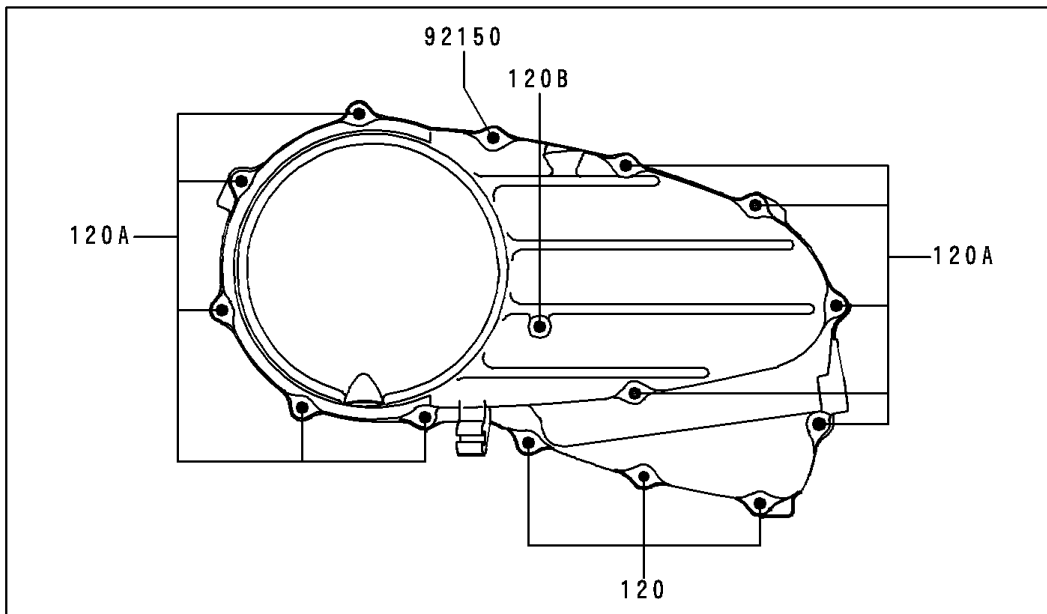

1999 Vulcan 800 PARTS DIAGRAM

Right Engine Cover(s)

E 1436

1999 Vulcan 800 PARTS LIST

Right Engine Cover(s)

ITEM NAME	PART NUMBER	QUANTITY
BOLT-SOCKET (Ref # 120)	120R0630	3
BOLT-SOCKET (Ref # 120A)	120R0650	10
BOLT-SOCKET (Ref # 120B)	120R0665	1
GASKET,CLUTCH COVER (Ref # 11060)	11060-1090	1
COVER-CLUTCH (Ref # 14032)	14032-1403	1
CLAMP,L=45 (Ref # 92037)	92037-1069	1
PIN,6.2X8X14 (Ref # 92043)	92043-1263	2
BEARING-NEEDLE,HK1210 (Ref # 92046)	92046-1010	2
SEAL-OIL,TB12205.5 (Ref # 92049)	92049-1271	1
BOLT,SOCKET,6X50 (Ref # 92150)	92150-1436	1