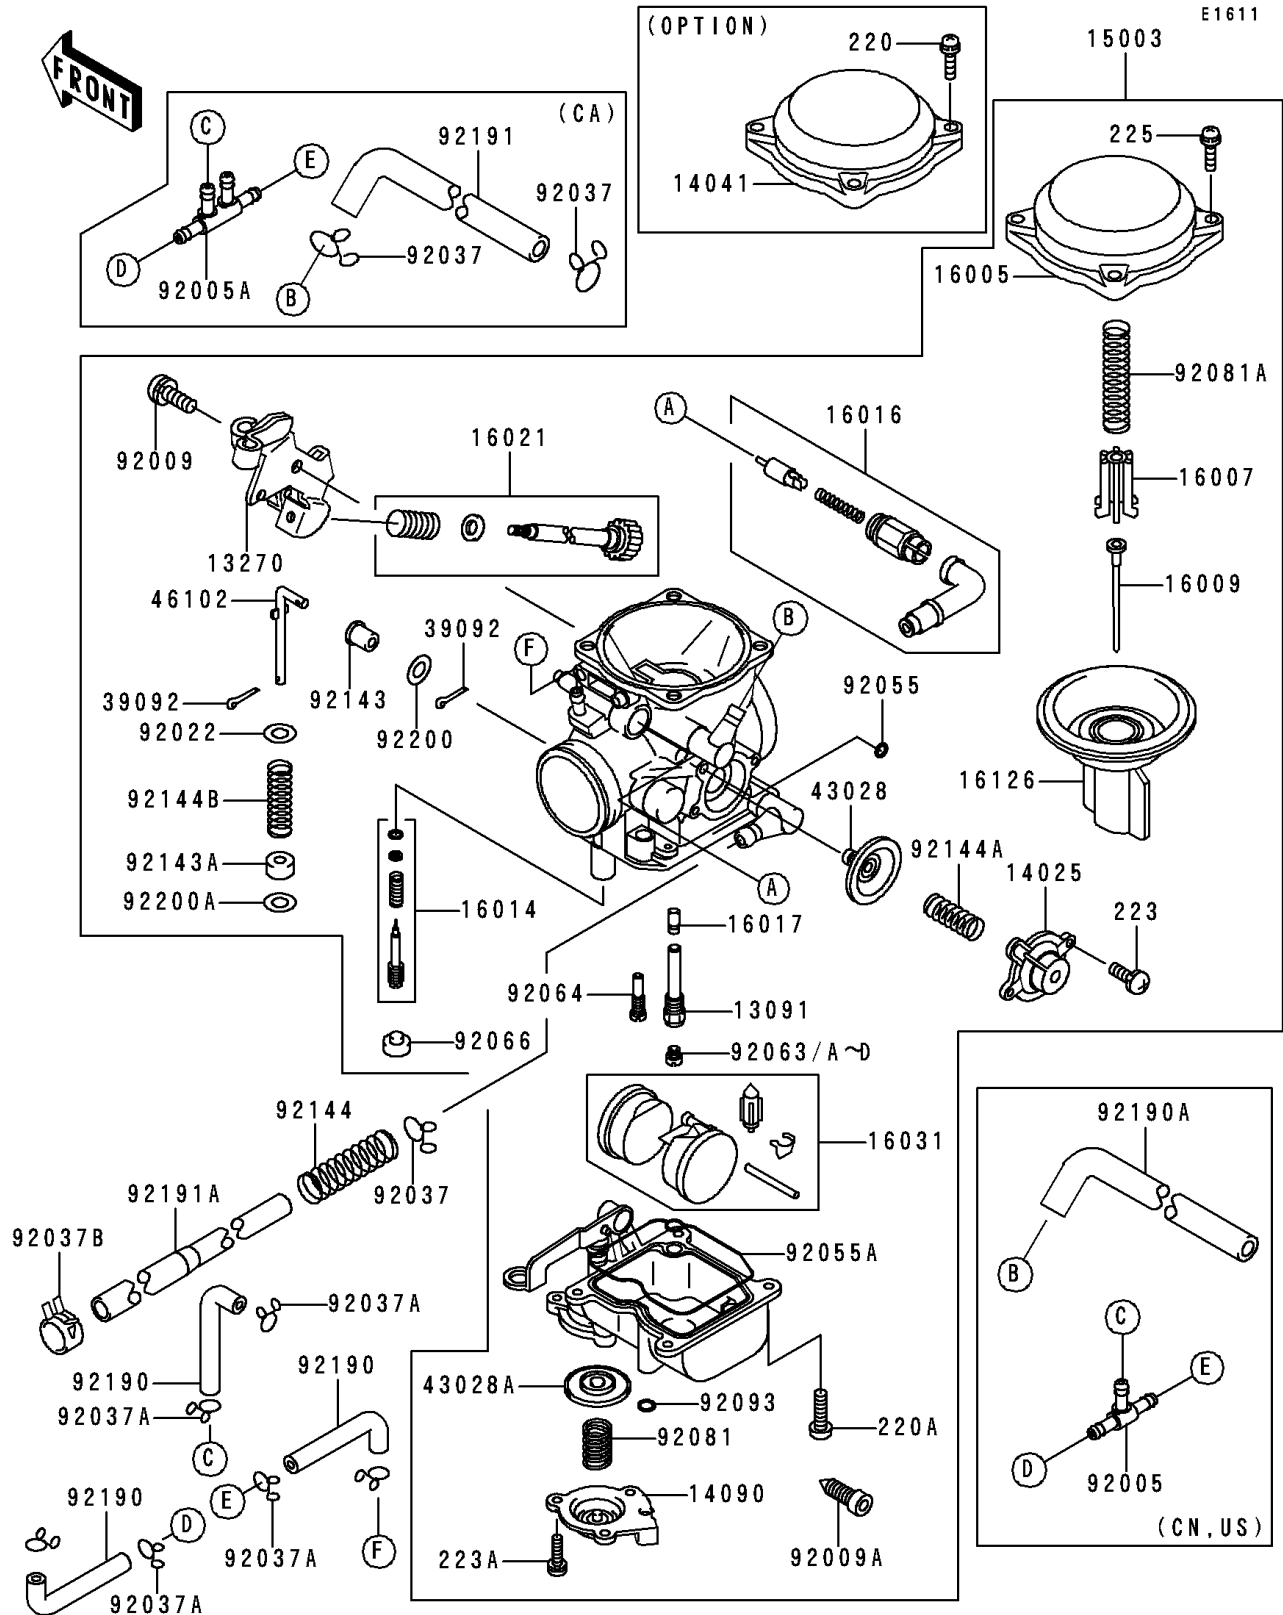

1995 Vulcan 800 PARTS DIAGRAM

Carburetor

1995 Vulcan 800 PARTS LIST

Carburetor

ITEM NAME	PART NUMBER	QUANTITY
HOLDER (Ref # 13091)	13091-1930	1
PLATE (Ref # 13270)	13270-1513	1
COVER,AIR CUT VALVE (Ref # 14025)	14025-1903	1
TOP-CHAMBER,MIXING,OUTSIDE (Ref # 14041)	14041-1076	1
COVER,ACCELERATOR (Ref # 14090)	14090-1635	1
CARBURETOR-ASSY (Ref # 15003)	15003-1200	1
TOP-CHAMBER,MIXING,27/60 (Ref # 16005)	16005-1057	1
SEAT-SPRING,VALVE (Ref # 16007)	16007-1117	1
NEEDLE-JET (Ref # 16009)	16009-1861	1
SCREW-PILOT AIR (Ref # 16014)	16014-1081	1
PLUNGER,STARTER (Ref # 16016)	16016-1100	1
JET-NEEDLE (Ref # 16017)	16017-1377	1
SCREW-THROTTLE STOP (Ref # 16021)	16021-1207	1
FLOAT (Ref # 16031)	16031-1089	1
VALVE,VACUUM (Ref # 16126)	16126-1170	1
PIN-HAIR (Ref # 39092)	39092-1058	2
DIAPHRAGM,AIR CUT VALVE (Ref # 43028)	43028-1053	1
DIAPHRAGM (Ref # 43028A)	43028-1077	1
ROD (Ref # 46102)	46102-1385	1
SCREW,5X10 (Ref # 92009)	92009-1365	1
SCREW,DRAIN,M6X0.75 (Ref # 92009A)	92009-1551	1
WASHER,PLAIN,STOP SPRING (Ref # 92022)	92022-1480	1
CLAMP (Ref # 92037A)	92037-1610	6
CLAMP (Ref # 92037B)	92037-2082	1
RING-O (Ref # 92055)	92055-1245	1
RING-O,FLOAT CHAMBER (Ref # 92055A)	92055-1518	1
JET-MAIN,#140 (Ref # 92063)	92063-1013	1
JET-MAIN,#135 (Ref # 92063A)	92063-1014	1
SCREW-PAN-CROS (Ref # 220)	220B0408	4