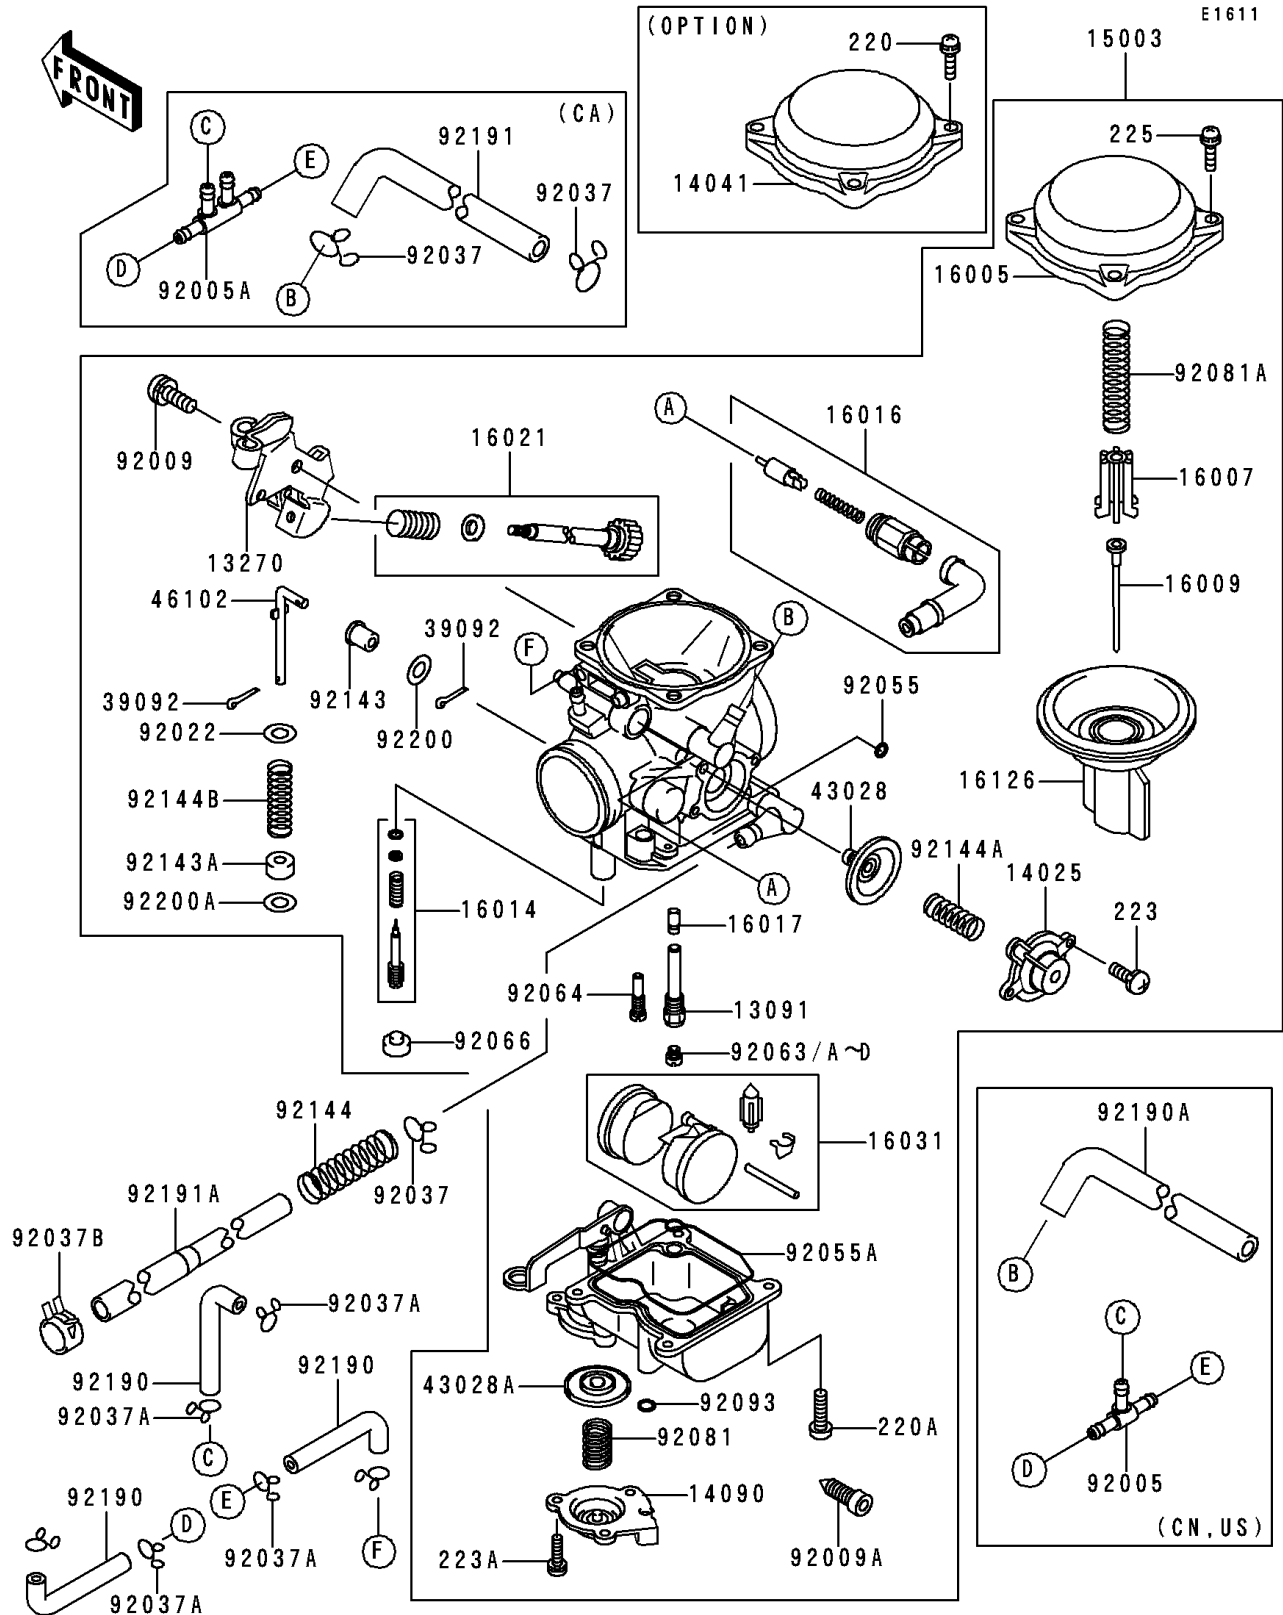

1997 Vulcan 800 PARTS DIAGRAM

Carburetor

1997 Vulcan 800 PARTS LIST

Carburetor

ITEM NAME	PART NUMBER	QUANTITY
HOLDER (Ref # 13091)	13091-1930	1
PLATE (Ref # 13270)	13270-1513	1
COVER,AIR CUT VALVE (Ref # 14025)	14025-1903	1
TOP-CHAMBER,MIXING,OUTSIDE (Ref # 14041)	14041-1076	1
COVER,ACCELERATOR (Ref # 14090)	14090-1635	1
CARBURETOR-ASSY (Ref # 15003)	15003-1200	1
TOP-CHAMBER,MIXING,27/60 (Ref # 16005)	16005-1057	1
SEAT-SPRING,VALVE (Ref # 16007)	16007-1117	1
NEEDLE-JET (Ref # 16009)	16009-1861	1
SCREW-PILOT AIR (Ref # 16014)	16014-1081	1
PLUNGER,STARTER (Ref # 16016)	16016-1100	1
JET-NEEDLE (Ref # 16017)	16017-1377	1
SCREW-THROTTLE STOP (Ref # 16021)	16021-1207	1
FLOAT (Ref # 16031)	16031-1089	1
VALVE,VACUUM (Ref # 16126)	16126-1170	1
PIN-HAIR (Ref # 39092)	39092-1058	2
DIAPHRAGM,AIR CUT VALVE (Ref # 43028)	43028-1053	1
DIAPHRAGM (Ref # 43028A)	43028-1077	1
ROD (Ref # 46102)	46102-1385	1
SCREW,5X10 (Ref # 92009)	92009-1365	1
SCREW,DRAIN,M6X0.75 (Ref # 92009A)	92009-1551	1
WASHER,PLAIN,STOP SPRING (Ref # 92022)	92022-1480	1
CLAMP (Ref # 92037A)	92037-1610	6
CLAMP (Ref # 92037B)	92037-2082	1
RING-O (Ref # 92055)	92055-1245	1
RING-O,FLOAT CHAMBER (Ref # 92055A)	92055-1518	1
JET-MAIN,#140 (Ref # 92063)	92063-1013	1
JET-MAIN,#135 (Ref # 92063A)	92063-1014	1
SCREW-PAN-CROS (Ref # 220)	220B0408	4