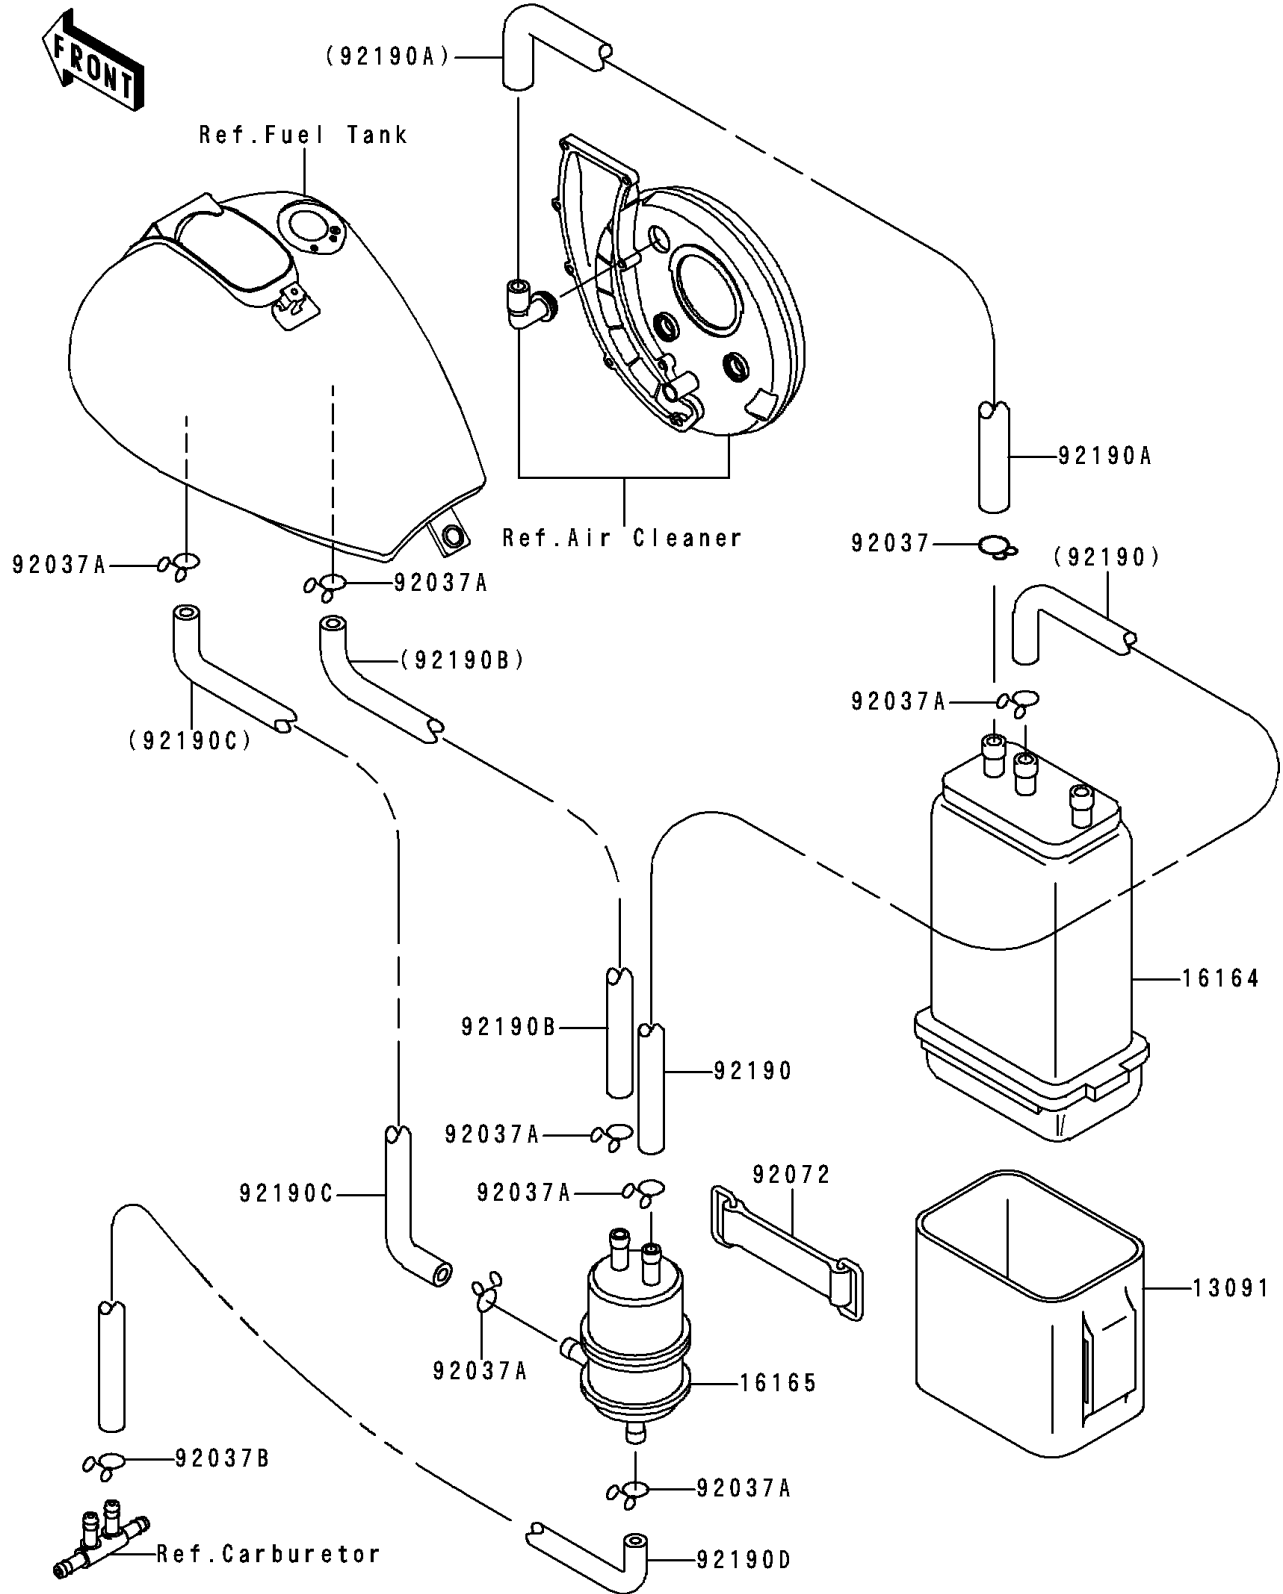

1995 Vulcan 800 PARTS DIAGRAM

Fuel Evaporative System

E1650

1995 Vulcan 800 PARTS LIST

Fuel Evaporative System

ITEM NAME	PART NUMBER	QUANTITY
HOLDER,CANISTER (Ref # 13091)	13091-1308	1
CANISTER (Ref # 16164)	16164-1052	1
SEPARATOR (Ref # 16165)	16165-1001	1
CLAMP,HOSE (Ref # 92037)	92037-1104	1
CLAMP,TUBE (Ref # 92037A)	92037-147	7
CLAMP (Ref # 92037B)	92037-1610	1
BAND,L=50 (Ref # 92072)	92072-066	1
TUBE,CANISTER-SEPA (Ref # 92190)	92190-1618	1
TUBE,CANISTER-AIR FILTER (Ref # 92190A)	92190-1619	1
TUBE,SEPA-TANK (Ref # 92190B)	92190-1620	1
TUBE,SEPA-TANK (Ref # 92190C)	92190-1621	1
TUBE,SEPA-FITTING (Ref # 92190D)	92190-1622	1