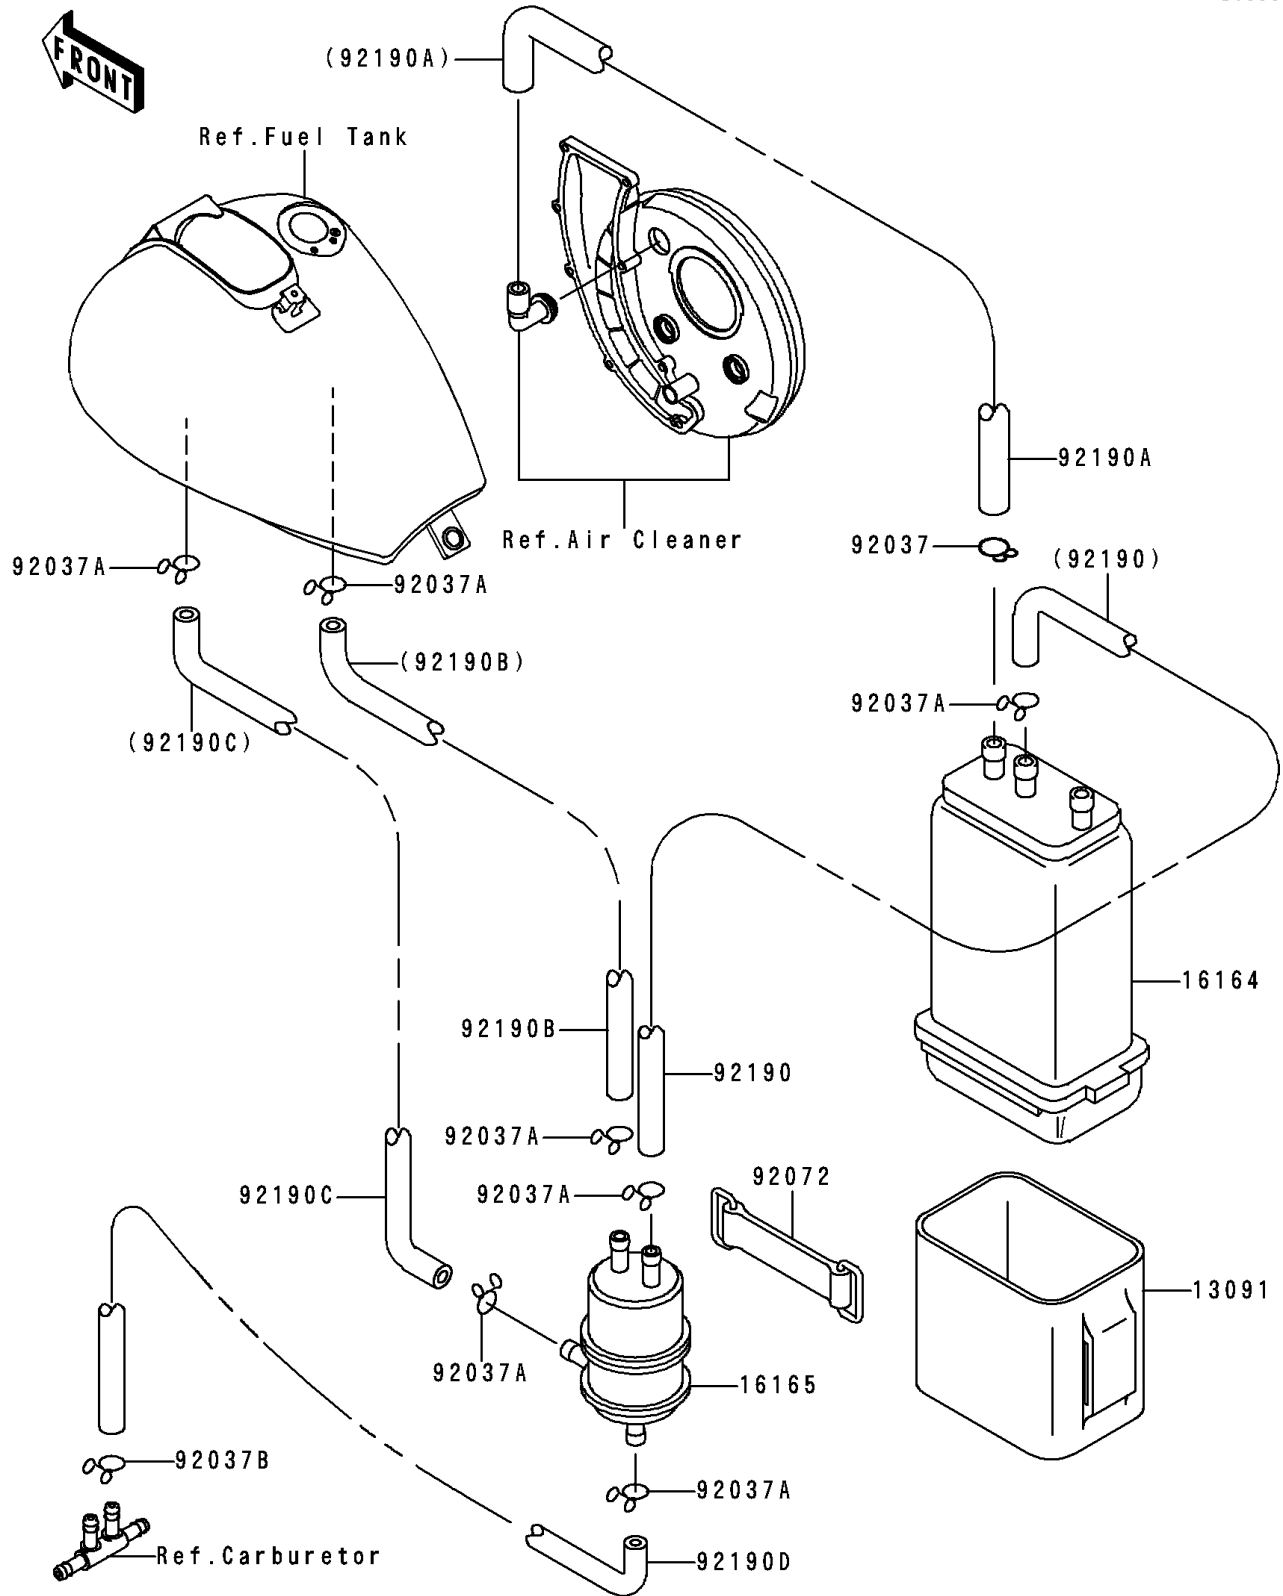

1995 Vulcan 800 PARTS DIAGRAM

Fuel Evaporative System

E1650

1995 Vulcan 800 PARTS LIST

Fuel Evaporative System

ITEM NAME	PART NUMBER	QUANTITY
-----------	-------------	----------