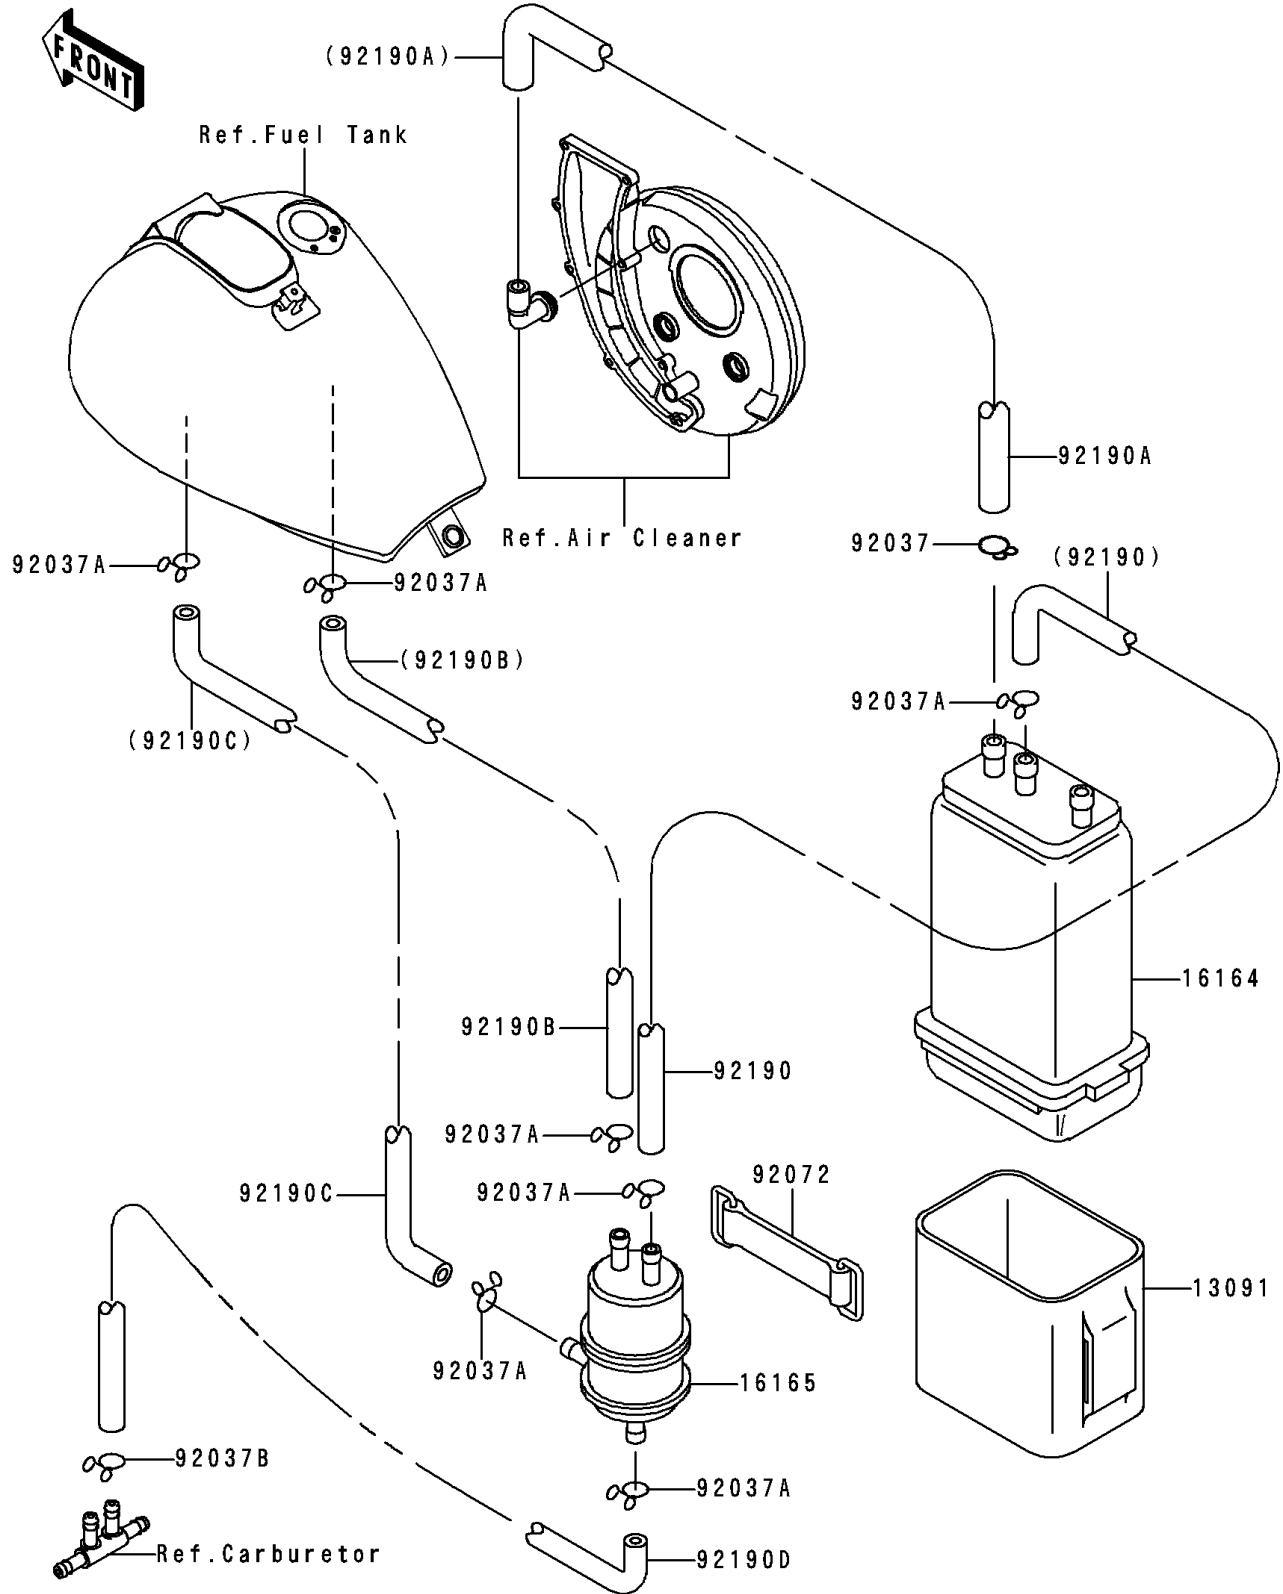

# 1996 Vulcan 800 PARTS DIAGRAM

# 1996 Vulcan 800 PARTS LIST

## Fuel Evaporative System

ITEM NAME	PART NUMBER	QUANTITY
HOLDER,CANISTER (Ref # 13091)	13091-1308	1
CANISTER (Ref # 16164)	16164-1052	1
SEPARATOR (Ref # 16165)	16165-1001	1
CLAMP,HOSE (Ref # 92037)	92037-1104	1
CLAMP,TUBE (Ref # 92037A)	92037-147	7
CLAMP (Ref # 92037B)	92037-1610	1
BAND,L=50 (Ref # 92072)	92072-066	1
TUBE,CANISTER-SEPA (Ref # 92190)	92190-1618	1
TUBE,CANISTER-AIR FILTER (Ref # 92190A)	92190-1619	1
TUBE,SEPA-TANK (Ref # 92190B)	92190-1620	1
TUBE,SEPA-TANK (Ref # 92190C)	92190-1621	1
TUBE,SEPA-FITTING (Ref # 92190D)	92190-1622	1