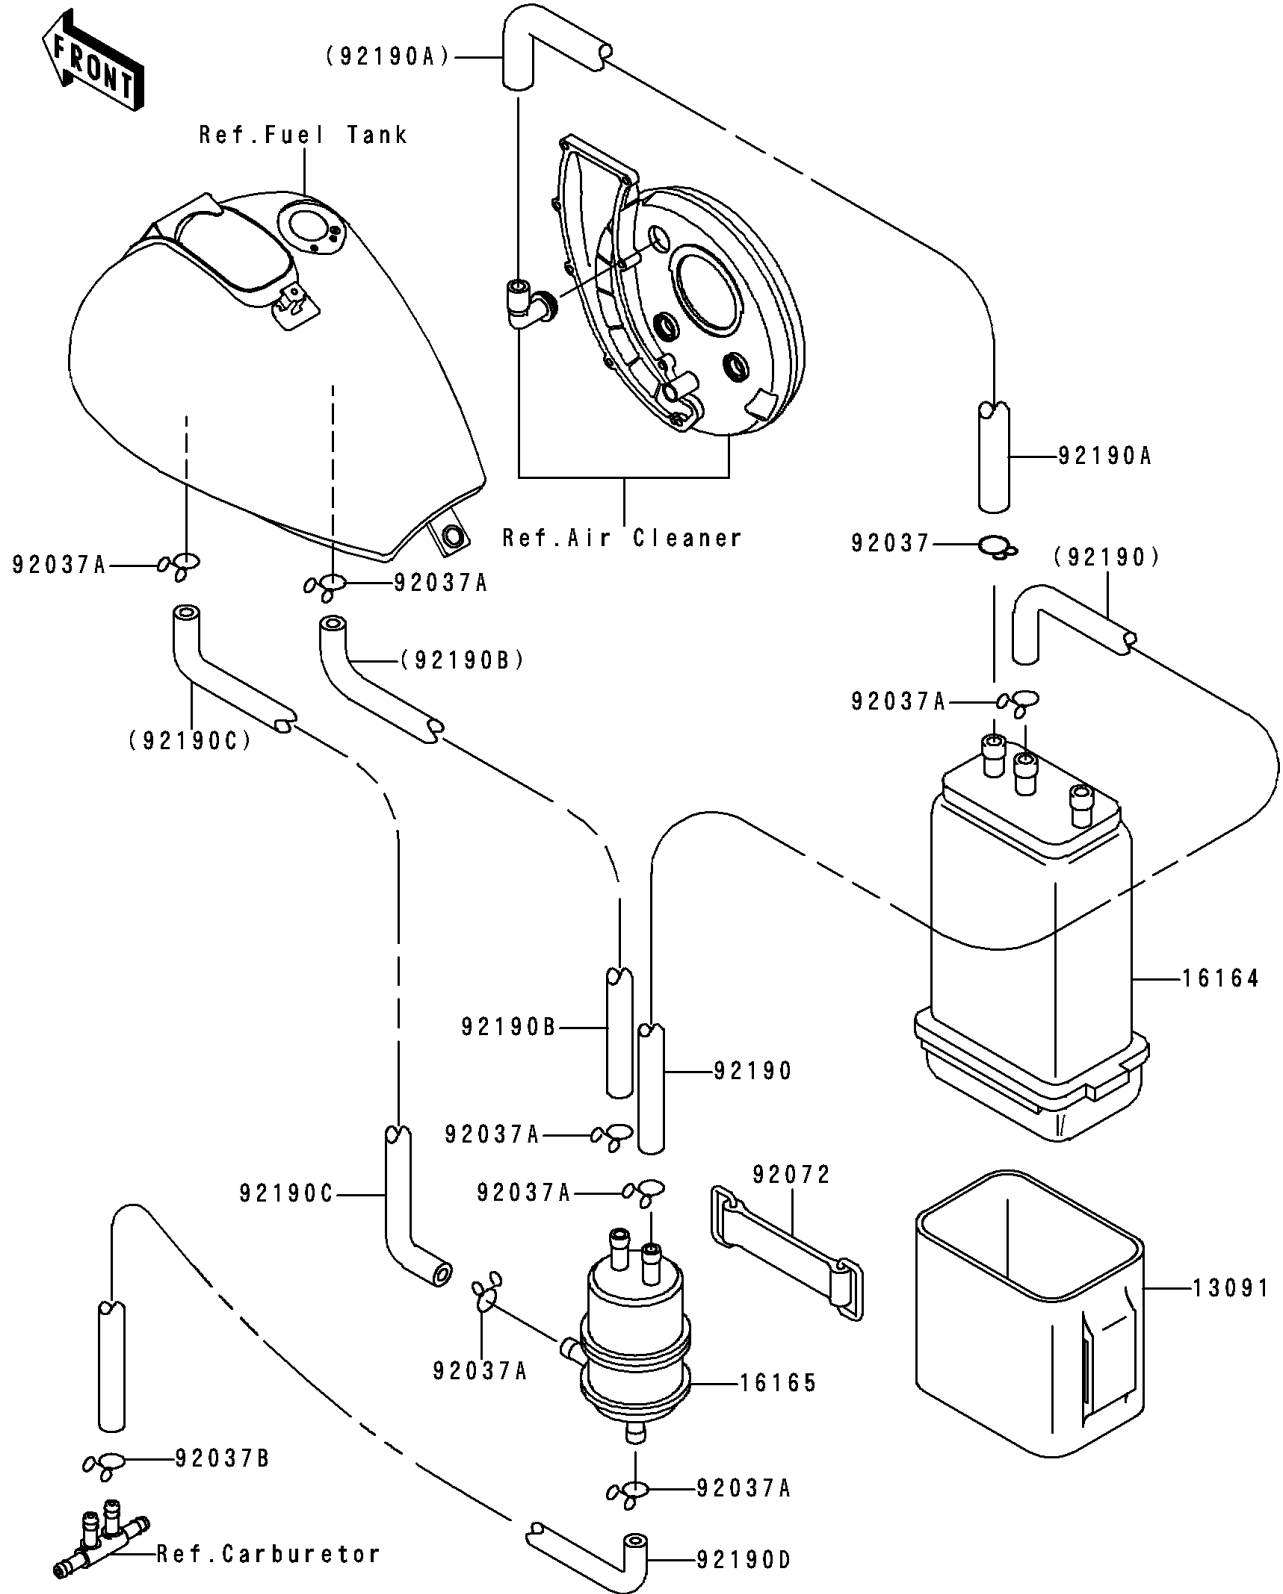

1999 Vulcan 800 PARTS DIAGRAM

Fuel Evaporative System

E1650

1999 Vulcan 800 PARTS LIST

Fuel Evaporative System

ITEM NAME	PART NUMBER	QUANTITY
HOLDER,CANISTER (Ref # 13091)	13091-1308	1
CANISTER (Ref # 16164)	16164-1052	1
SEPARATOR (Ref # 16165)	16165-1001	1
CLAMP,HOSE (Ref # 92037)	92037-1104	1
CLAMP,TUBE (Ref # 92037A)	92037-147	7
CLAMP (Ref # 92037B)	92037-1610	1
BAND,L=50 (Ref # 92072)	92072-066	1
TUBE,CANISTER-SEPA (Ref # 92190)	92190-1618	1
TUBE,CANISTER-AIR FILTER (Ref # 92190A)	92190-1619	1
TUBE,SEPA-TANK (Ref # 92190B)	92190-1620	1
TUBE,SEPA-TANK (Ref # 92190C)	92190-1621	1
TUBE,SEPA-FITTING (Ref # 92190D)	92190-1622	1