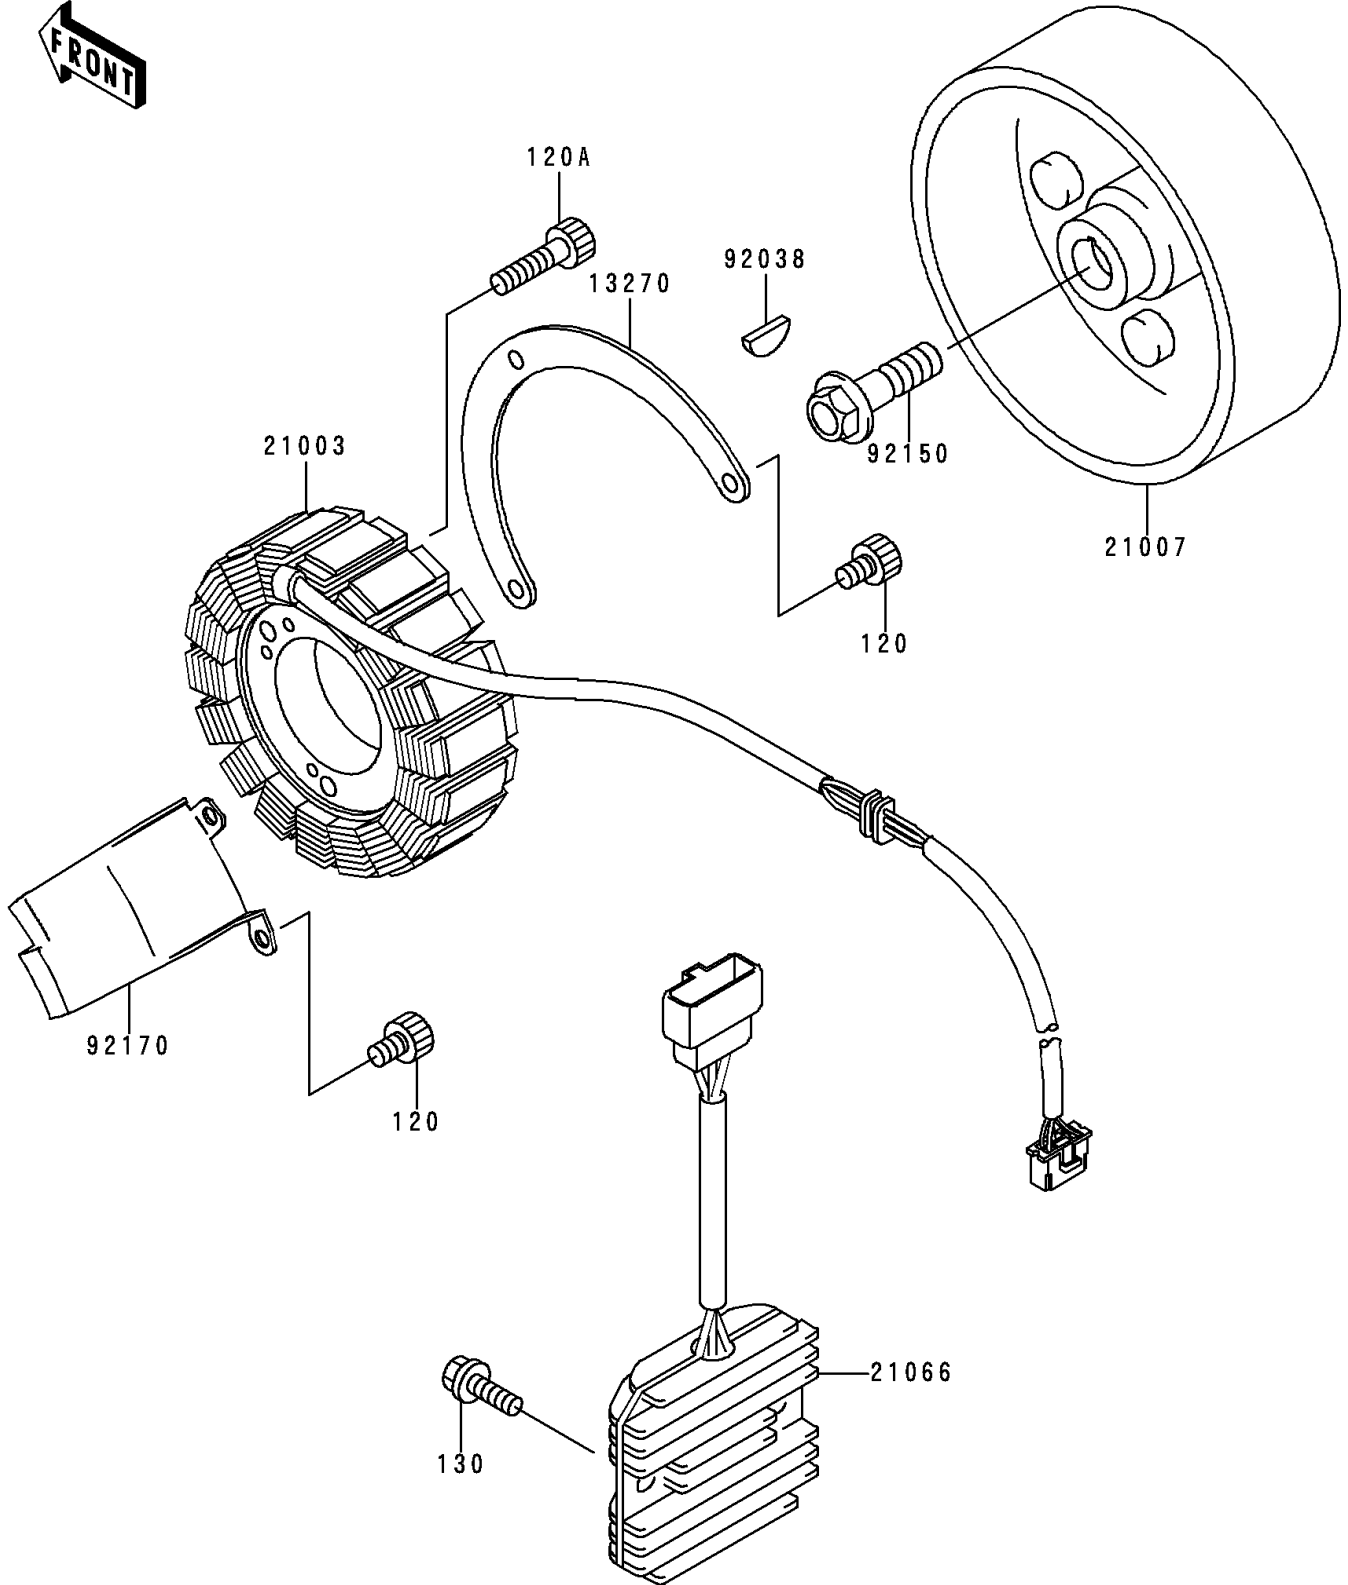

# 1995 Vulcan 800 PARTS DIAGRAM

Generator

E1810

# 1995 Vulcan 800 PARTS LIST

## Generator

| ITEM NAME                       | PART NUMBER | QUANTITY |
|---------------------------------|-------------|----------|
| BOLT-SOCKET (Ref # 120)         | 120P0510    | 5        |
| BOLT-SOCKET,6X35 (Ref # 120A)   | 120P0635    | 3        |
| BOLT-FLANGED (Ref # 130)        | 130J0620    | 2        |
| PLATE (Ref # 13270)             | 13270-1398  | 1        |
| STATOR (Ref # 21003)            | 21003-1280  | 1        |
| ROTOR,GENERATOR (Ref # 21007)   | 21007-1279  | 1        |
| REGULATOR-VOLTAGE (Ref # 21066) | 21066-1099  | 1        |
| KEY,WOODRUFF (Ref # 92038)      | 92038-001   | 1        |
| BOLT,12X40 (Ref # 92150)        | 92150-1717  | 1        |
| CLAMP (Ref # 92170)             | 92170-1559  | 1        |