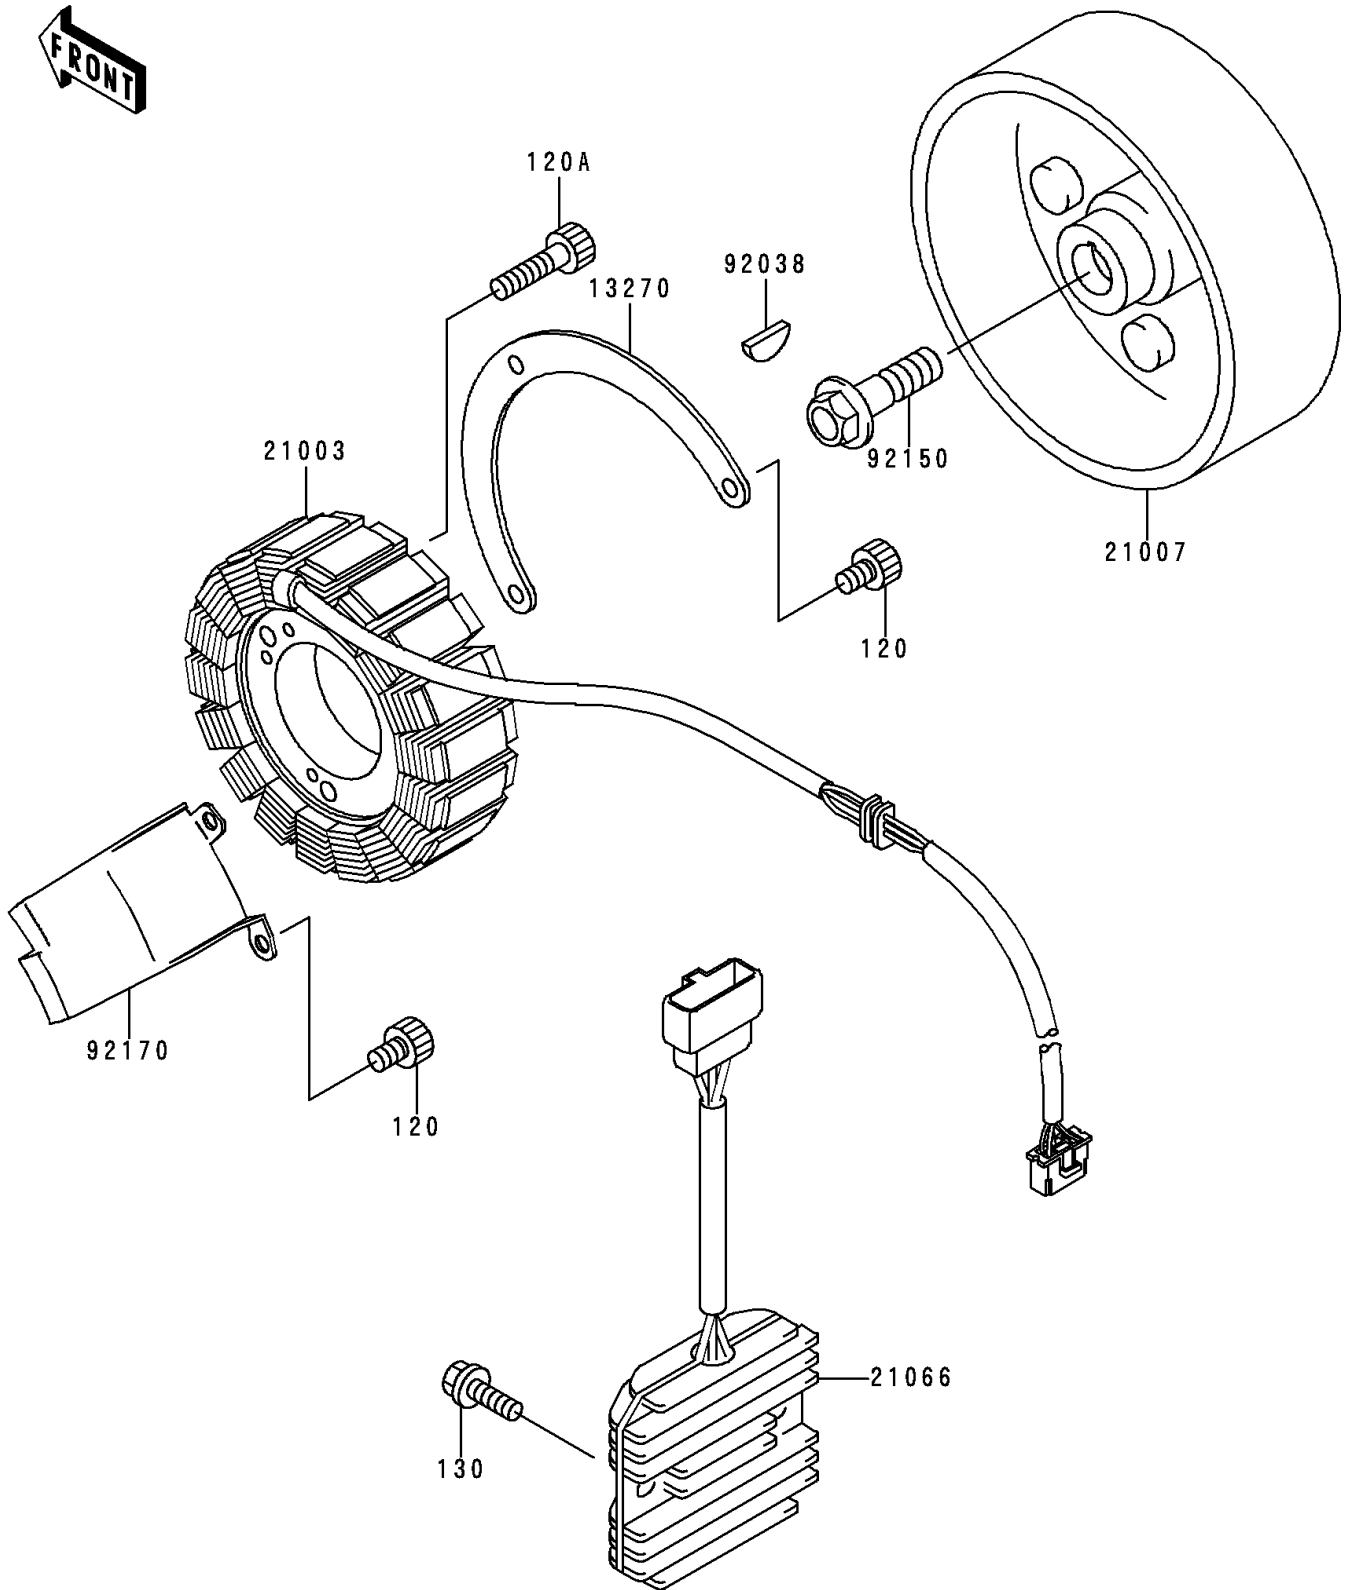

1996 Vulcan 800 PARTS DIAGRAM

Generator

E1810

1996 Vulcan 800 PARTS LIST

Generator

ITEM NAME	PART NUMBER	QUANTITY
BOLT-SOCKET (Ref # 120)	120P0510	5
BOLT-SOCKET,6X35 (Ref # 120A)	120P0635	3
BOLT-FLANGED (Ref # 130)	130J0620	2
PLATE (Ref # 13270)	13270-1398	1
STATOR (Ref # 21003)	21003-1280	1
ROTOR,GENERATOR (Ref # 21007)	21007-1279	1
REGULATOR-VOLTAGE (Ref # 21066)	21066-1099	1
KEY,WOODRUFF (Ref # 92038)	92038-001	1
BOLT,12X40 (Ref # 92150)	92150-1717	1
CLAMP (Ref # 92170)	92170-1559	1