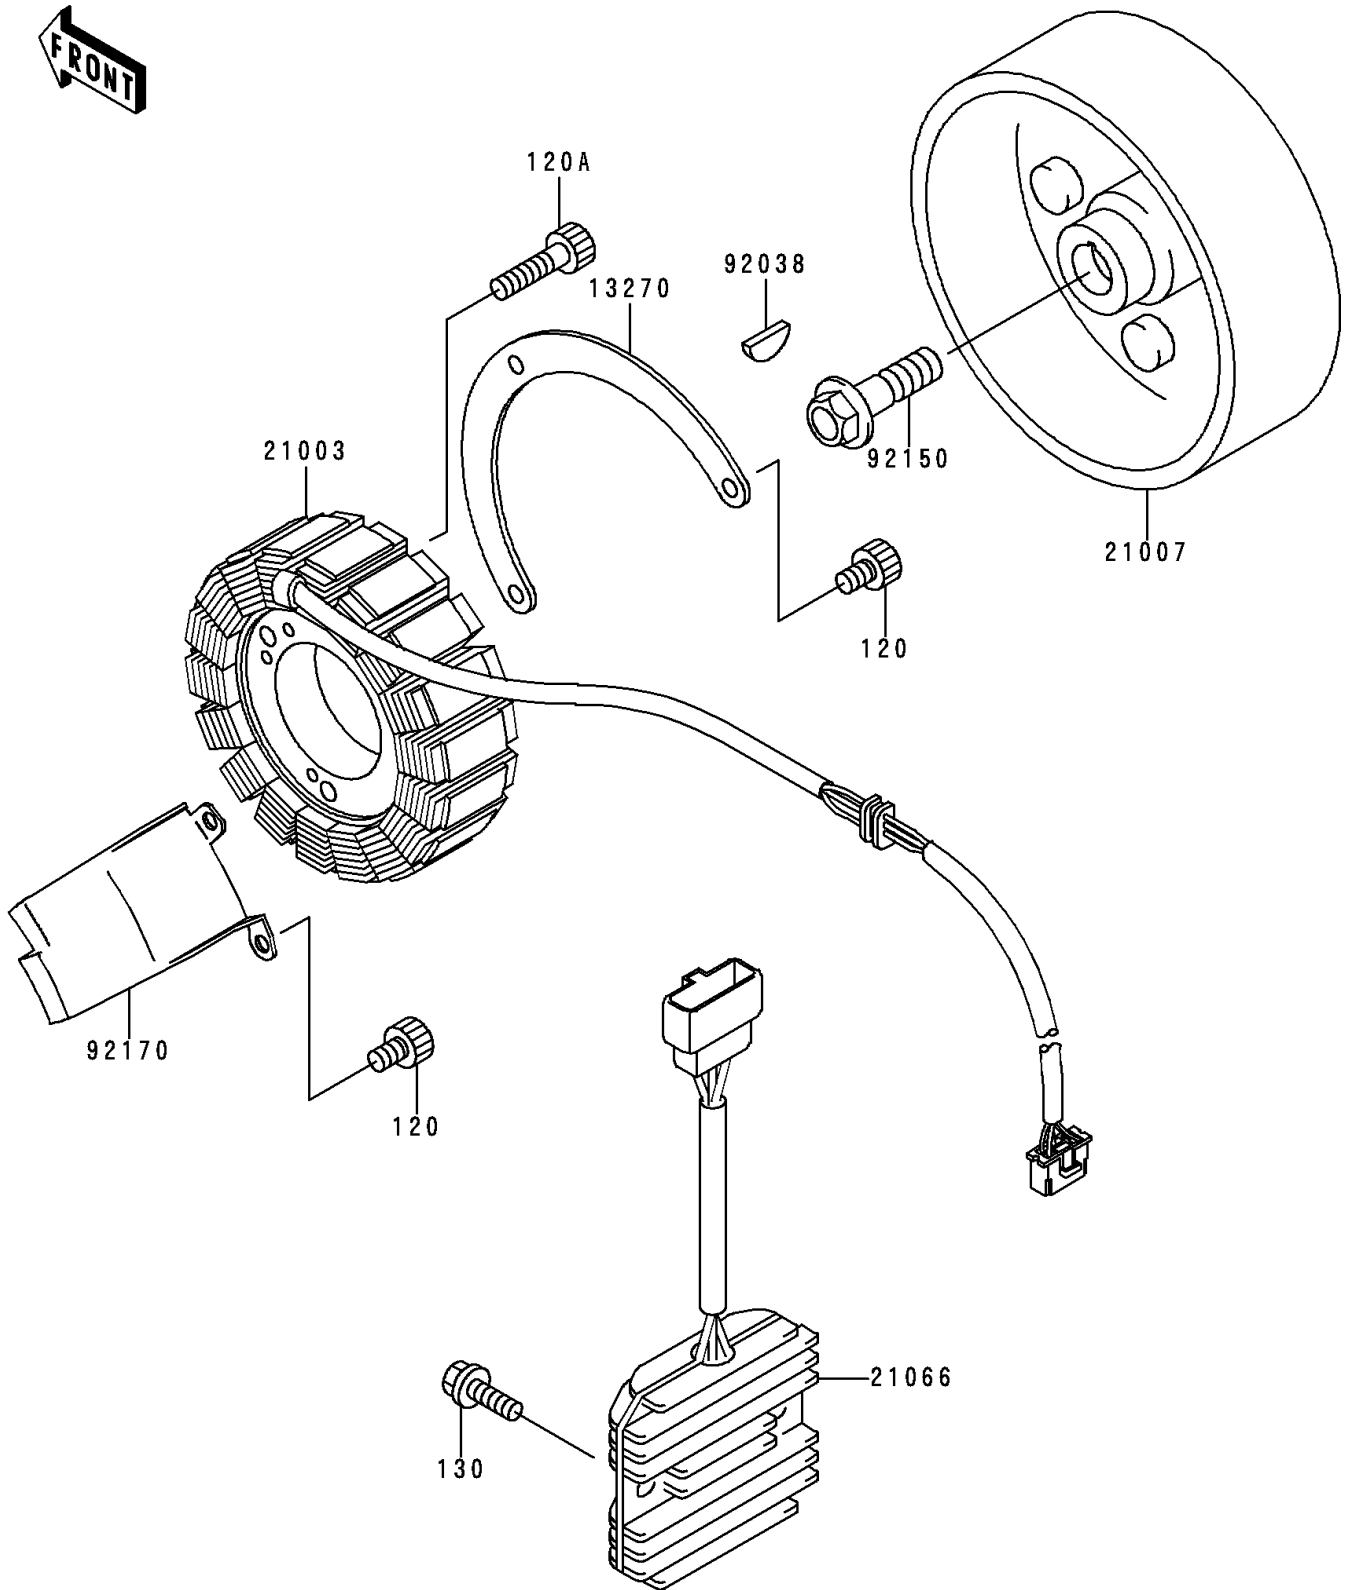

1998 Vulcan 800 PARTS DIAGRAM

Generator

E1810

1998 Vulcan 800 PARTS LIST

Generator

ITEM NAME	PART NUMBER	QUANTITY
BOLT-SOCKET (Ref # 120)	120P0510	5
BOLT-SOCKET,6X35 (Ref # 120A)	120P0635	3
BOLT-FLANGED (Ref # 130)	130J0620	2
PLATE (Ref # 13270)	13270-1398	1
STATOR (Ref # 21003)	21003-1280	1
ROTOR,GENERATOR (Ref # 21007)	21007-1279	1
REGULATOR-VOLTAGE (Ref # 21066)	21066-1099	1
KEY,WOODRUFF (Ref # 92038)	92038-001	1
BOLT,12X40 (Ref # 92150)	92150-1717	1
CLAMP (Ref # 92170)	92170-1559	1