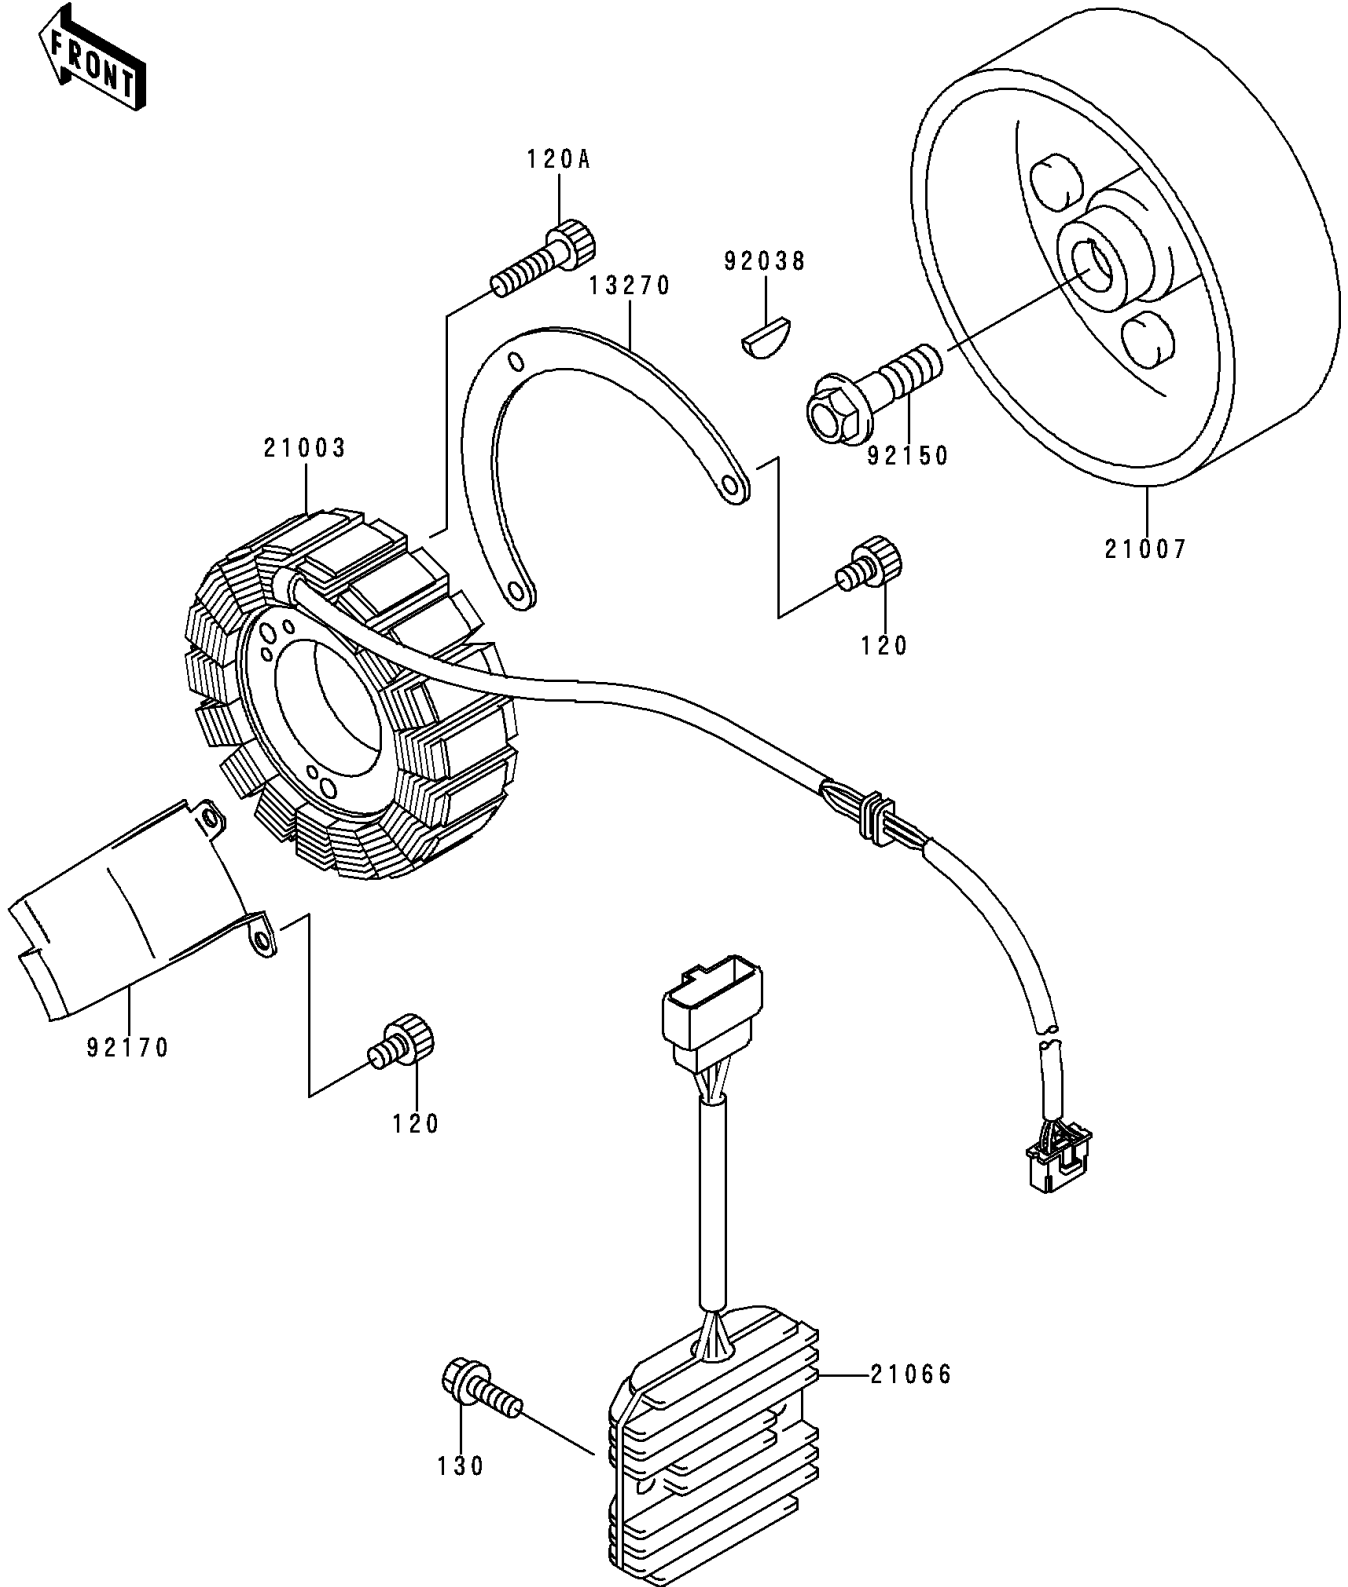

# 1999 Vulcan 800 PARTS DIAGRAM

Generator

E1810

# 1999 Vulcan 800 PARTS LIST

## Generator

ITEM NAME	PART NUMBER	QUANTITY
BOLT-SOCKET (Ref # 120)	120P0510	5
BOLT-SOCKET,6X35 (Ref # 120A)	120P0635	3
BOLT-FLANGED (Ref # 130)	130J0620	2
PLATE (Ref # 13270)	13270-1398	1
STATOR (Ref # 21003)	21003-1280	1
ROTOR,GENERATOR (Ref # 21007)	21007-1279	1
REGULATOR-VOLTAGE (Ref # 21066)	21066-1099	1
KEY,WOODRUFF (Ref # 92038)	92038-001	1
BOLT,12X40 (Ref # 92150)	92150-1717	1
CLAMP (Ref # 92170)	92170-1559	1