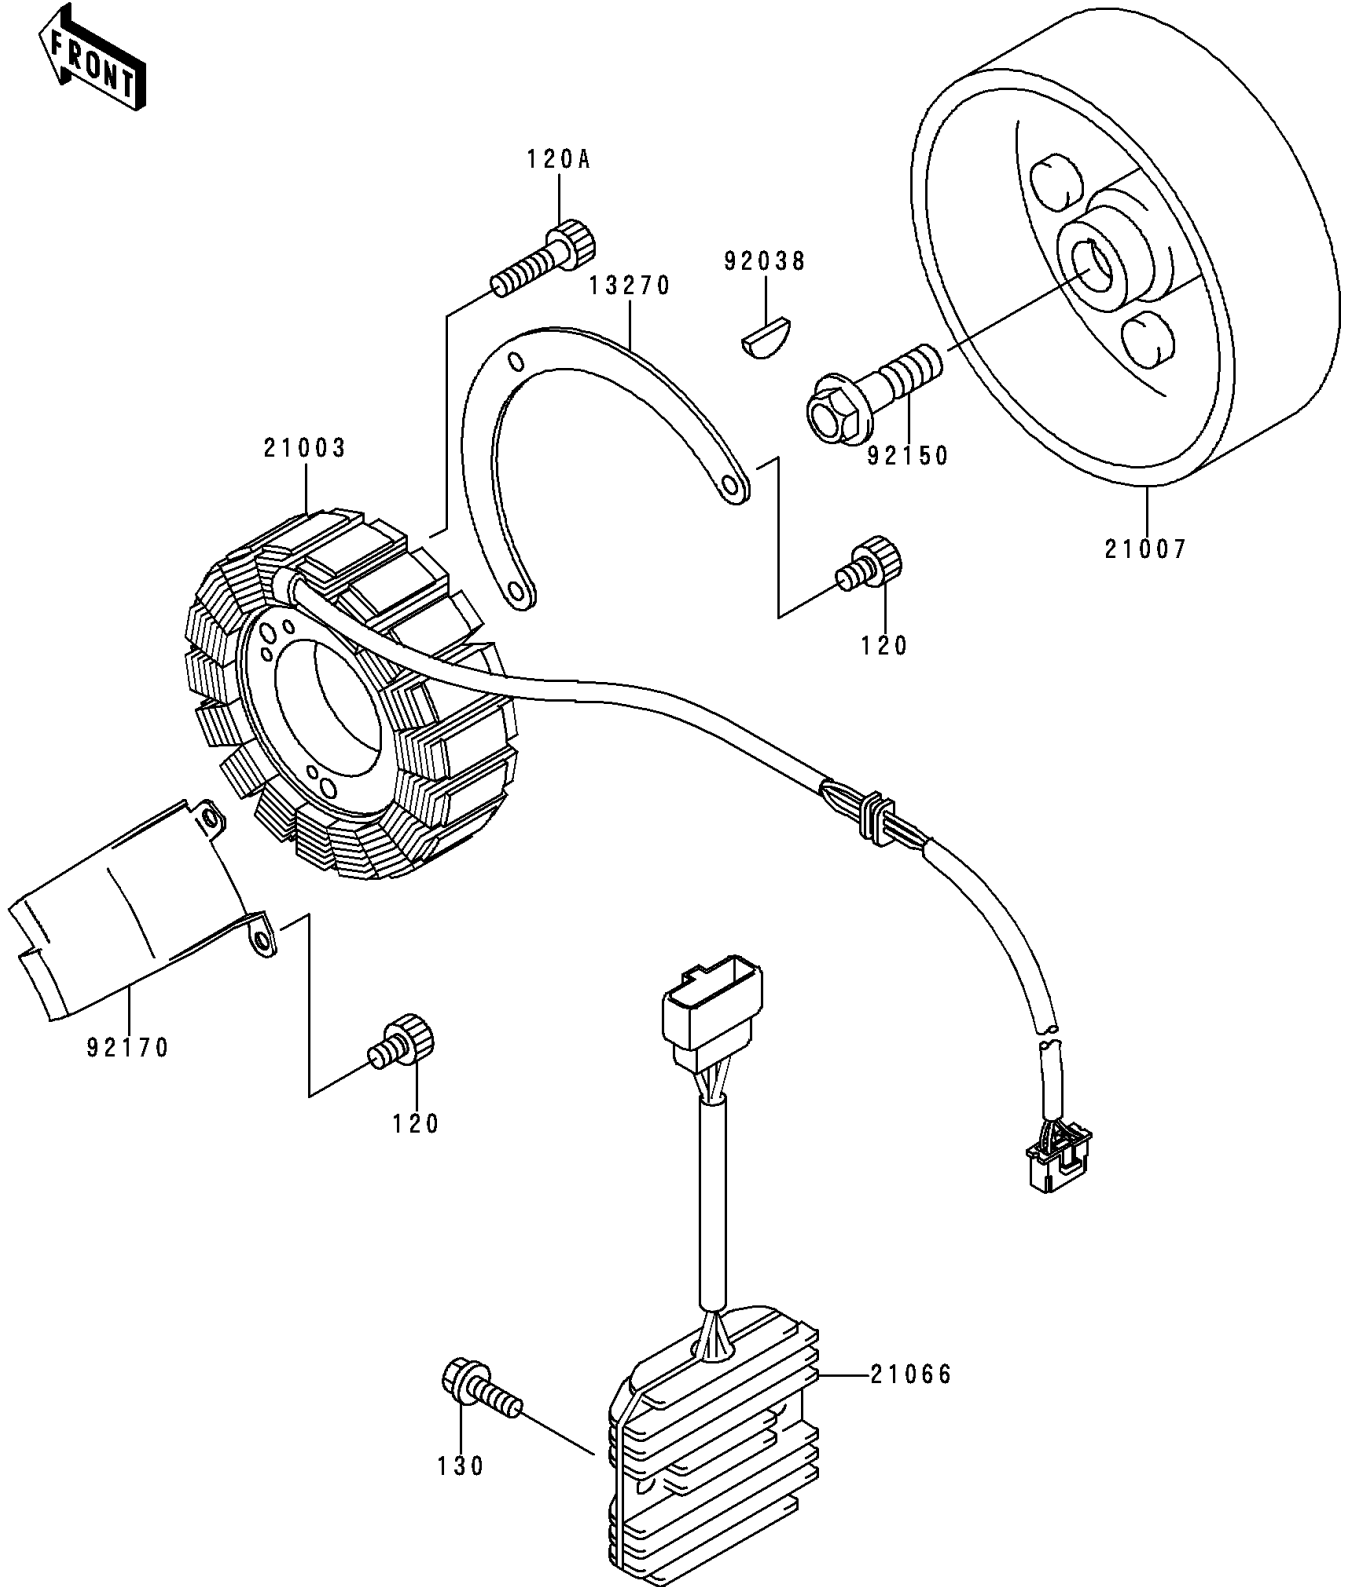

1999 Vulcan 800 PARTS DIAGRAM

Generator

E1810

1999 Vulcan 800 PARTS LIST

Generator

ITEM NAME	PART NUMBER	QUANTITY
BOLT-SOCKET (Ref # 120)	120P0510	5
BOLT-SOCKET,6X35 (Ref # 120A)	120P0635	3
BOLT-FLANGED (Ref # 130)	130J0620	2
PLATE (Ref # 13270)	13270-1398	1
STATOR (Ref # 21003)	21003-1280	1
ROTOR,GENERATOR (Ref # 21007)	21007-1279	1
REGULATOR-VOLTAGE (Ref # 21066)	21066-1099	1
KEY,WOODRUFF (Ref # 92038)	92038-001	1
BOLT,12X40 (Ref # 92150)	92150-1717	1
CLAMP (Ref # 92170)	92170-1559	1