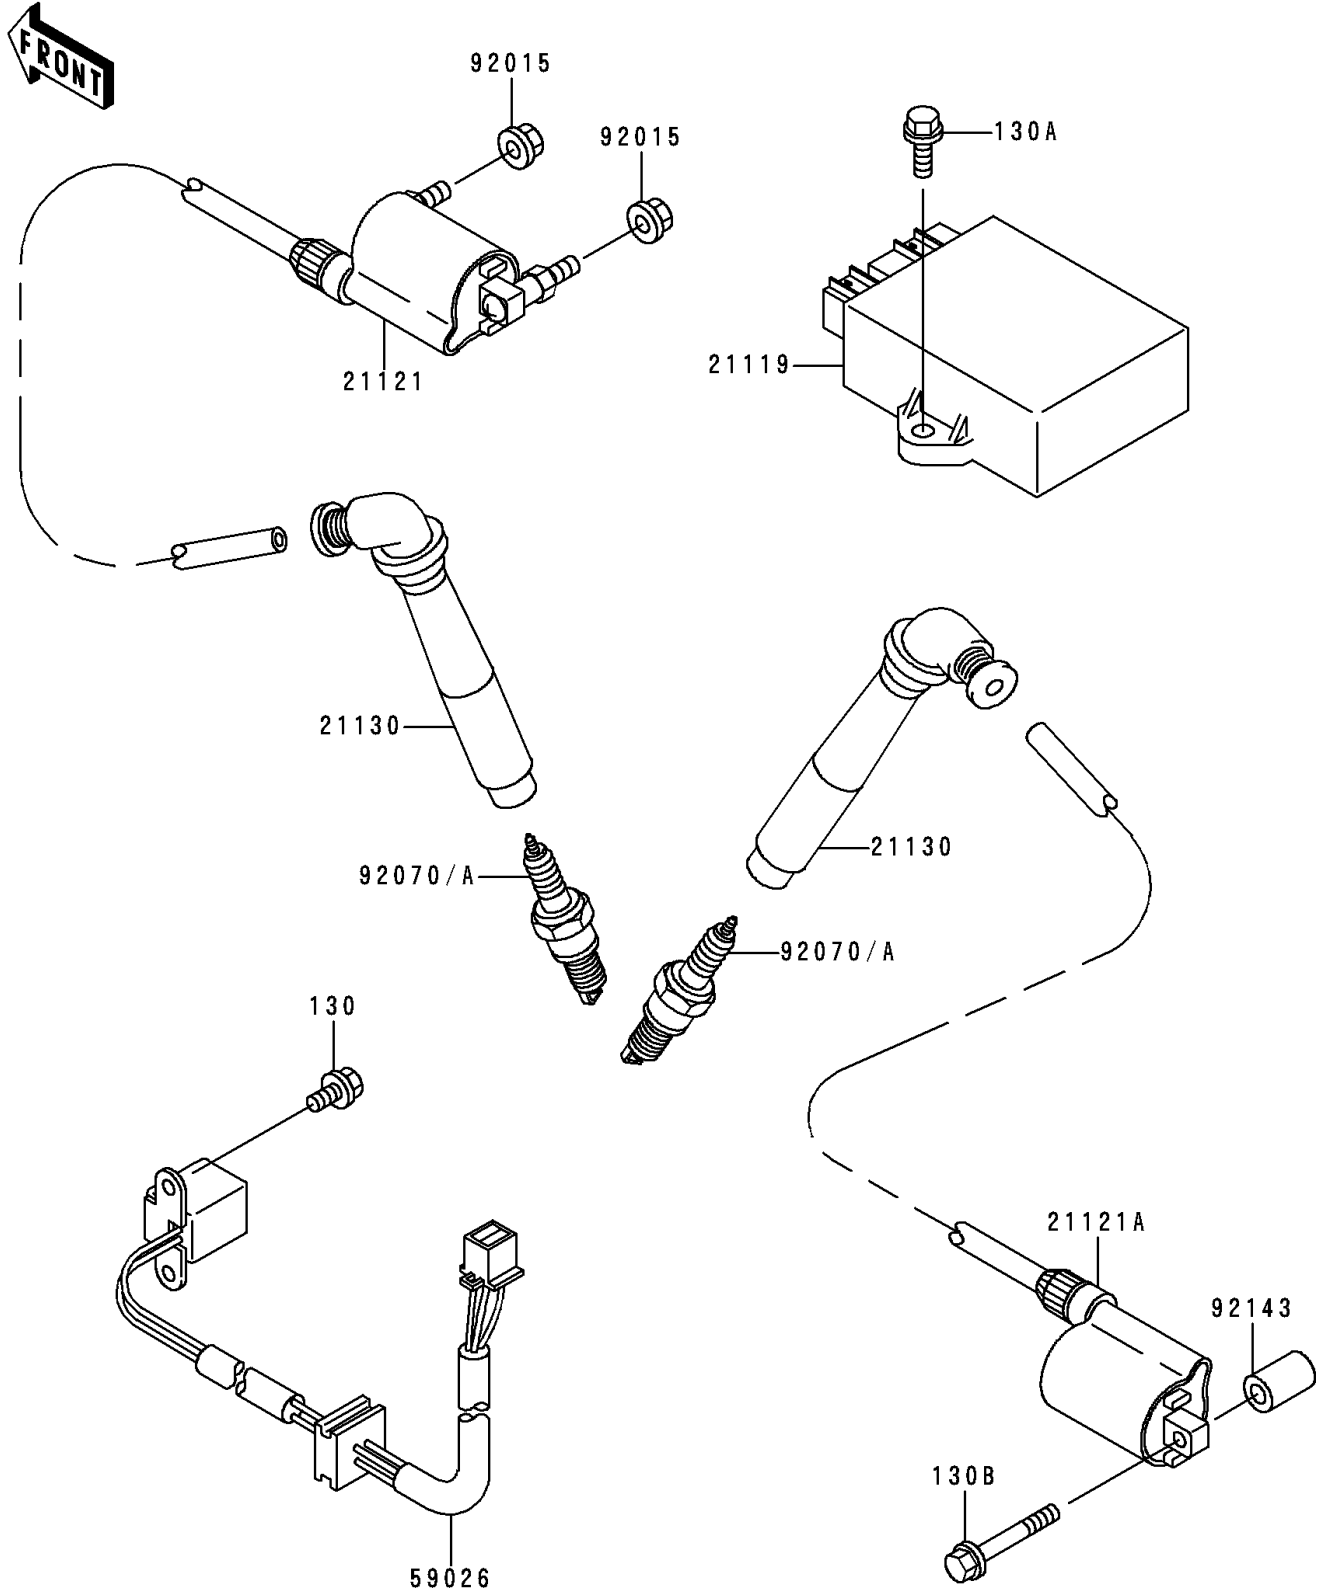

1995 Vulcan 800 PARTS DIAGRAM

Ignition System

E 1830

1995 Vulcan 800 PARTS LIST

Ignition System

ITEM NAME	PART NUMBER	QUANTITY
-----------	-------------	----------