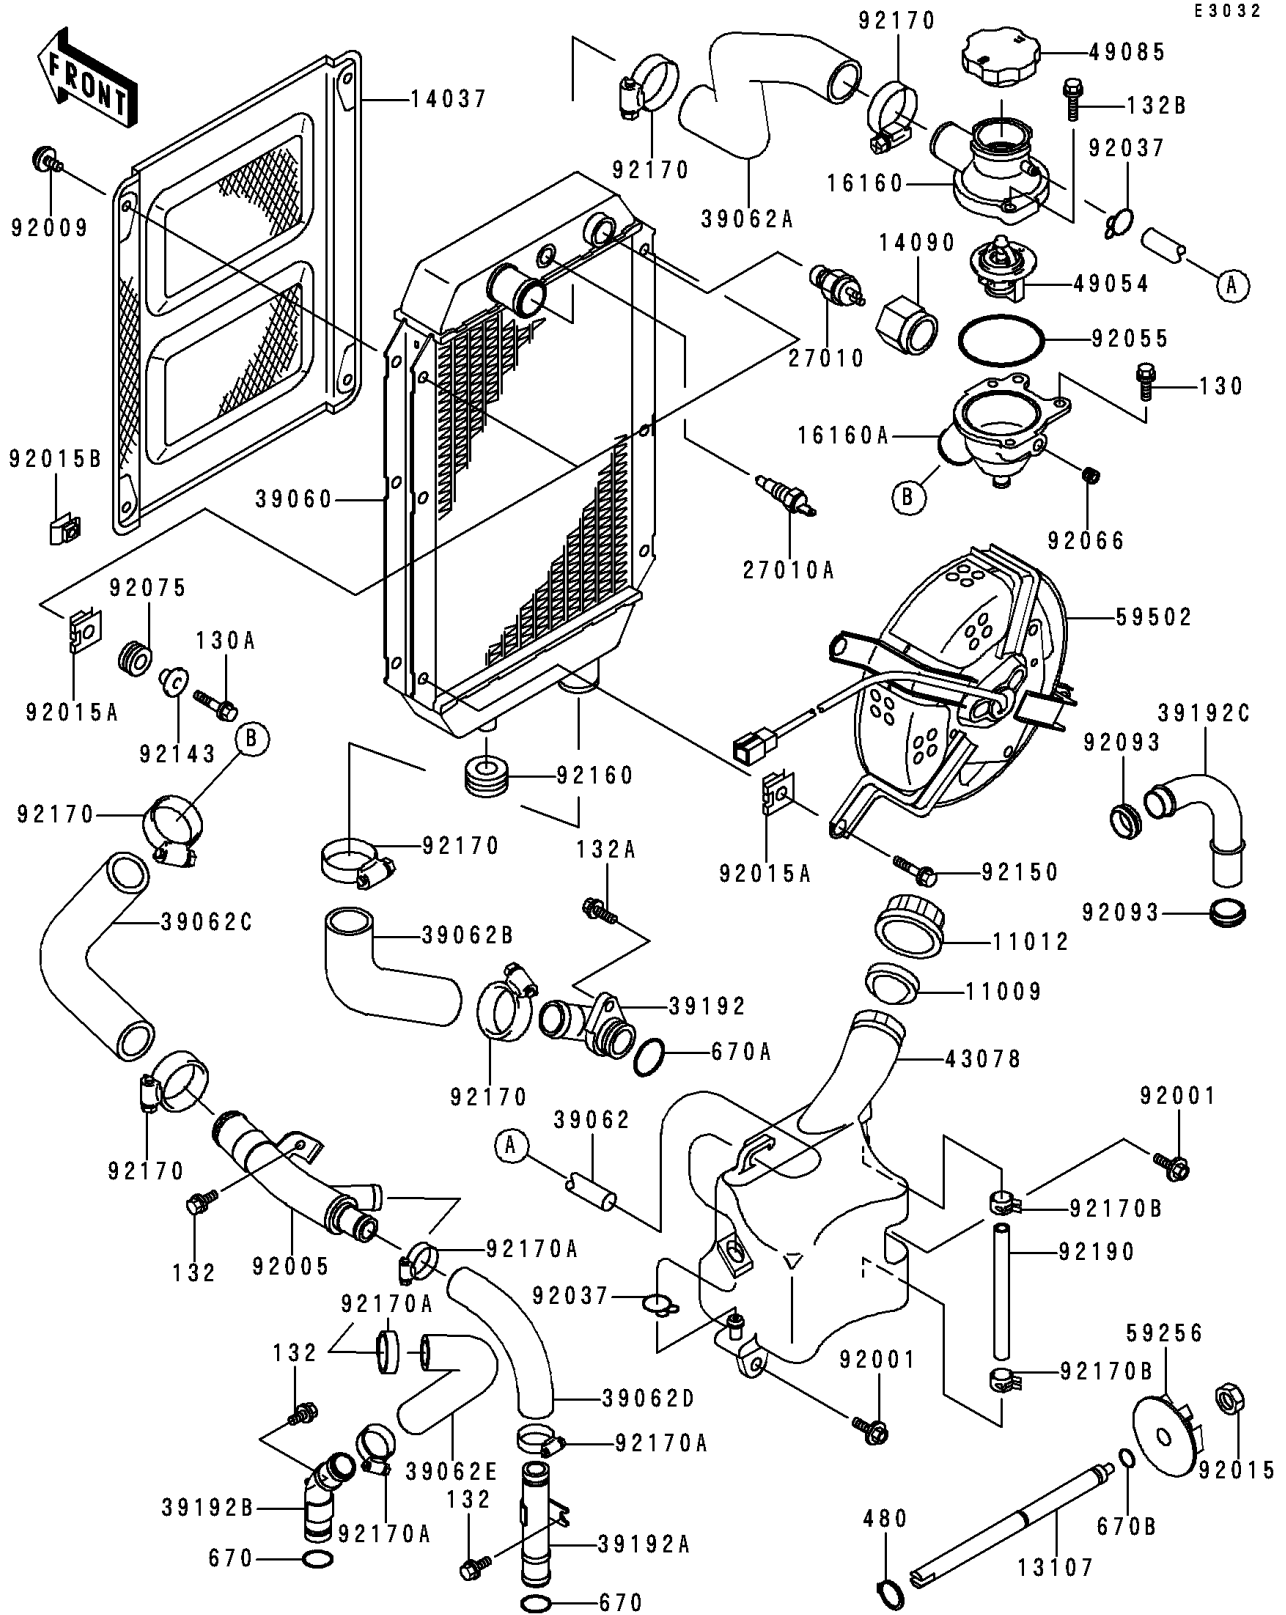

1995 Vulcan 800 PARTS DIAGRAM

Radiator

E3032

1995 Vulcan 800 PARTS LIST

Radiator

ITEM NAME	PART NUMBER	QUANTITY
GASKET,RESERVOIR TANK CAP (Ref # 11009)	11009-1145	1
CAP (Ref # 11012)	11012-1084	1
SHAFT,IMPELLER (Ref # 13107)	13107-1155	1
SCREEN,RADIATOR (Ref # 14037)	14037-1200	1
COVER,THERMOSTAT (Ref # 14090)	14090-1522	1
BODY,UPP (Ref # 16160)	16160-1152	1
BODY (Ref # 16160A)	16160-1242	1
SWITCH,FAN (Ref # 27010)	27010-1202	1
SWITCH,WARNING (Ref # 27010A)	27010-1305	1
RADIATOR (Ref # 39060)	39060-1132	1
HOSE-COOLING (Ref # 39062)	39062-1124	1
HOSE-COOLING,THERMO-RADIATOR (Ref # 39062A)	39062-1646	1
HOSE-COOLING,RADIATOR-COVER (Ref # 39062B)	39062-1647	1
HOSE-COOLING,THERMO-FITTING (Ref # 39062C)	39062-1648	1
HOSE-COOLING,HEAD,RR-FITTING (Ref # 39062D)	39062-1649	1
HOSE-COOLING,HEAD,FR-FITTING (Ref # 39062E)	39062-1650	1
PIPE-WATER,INLET (Ref # 39192)	39192-1078	1
PIPE-WATER,HEAD,RR (Ref # 39192A)	39192-1079	1
PIPE-WATER,HEAD,FR (Ref # 39192B)	39192-1080	1
PIPE-WATER,OUTLET (Ref # 39192C)	39192-1106	1
RESERVOIR (Ref # 43078)	43078-1149	1
THERMOSTAT (Ref # 49054)	49054-1067	1
CAP-ASSY-PRESSURE (Ref # 49085)	49085-1067	1
IMPELLER (Ref # 59256)	59256-1058	1
FAN-ASSY (Ref # 59502)	59502-1113	1
BOLT,6X16 (Ref # 92001)	92001-1950	2
FITTING (Ref # 92005)	92005-1281	1
SCREW,TAPPING,6MM (Ref # 92009)	92009-1261	4
NUT,LOCK,6MM,BLACK (Ref # 92015)	92015-1191	1