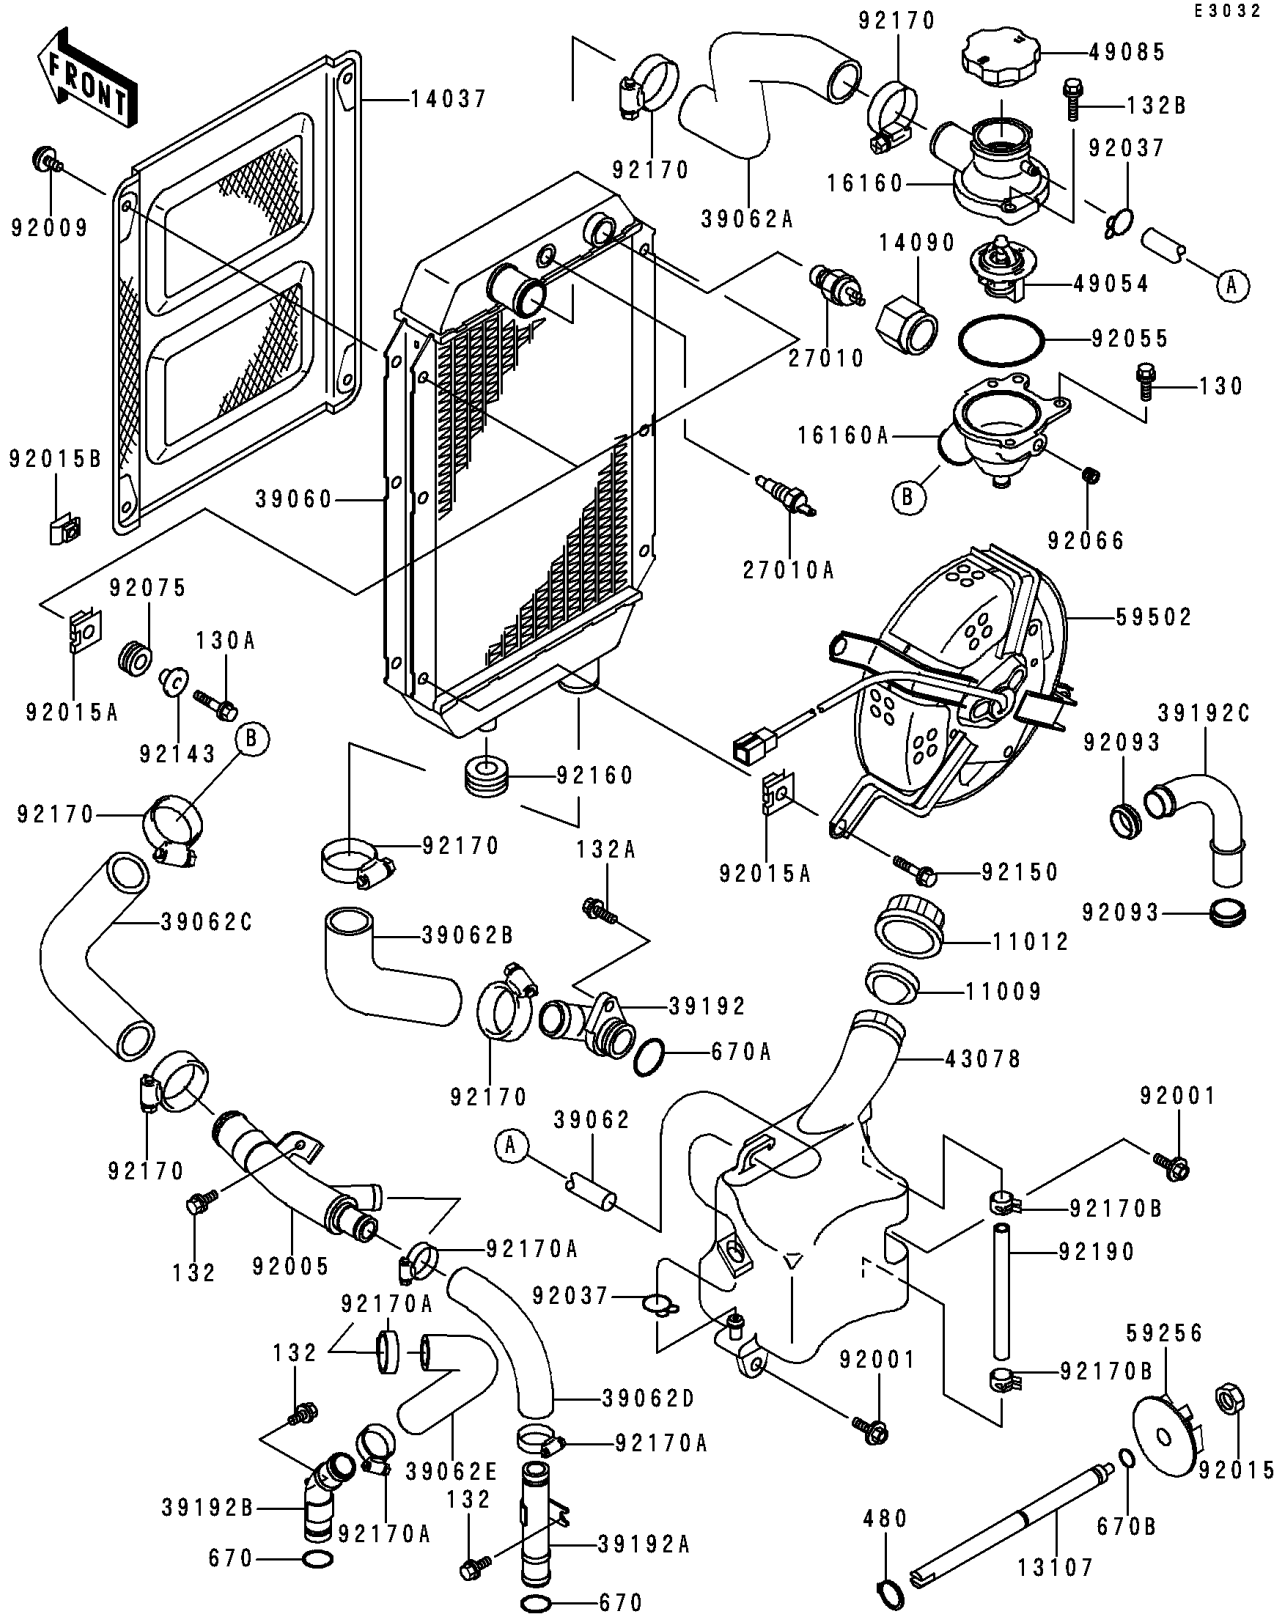

1997 Vulcan 800 PARTS DIAGRAM

Radiator

E3032

1997 Vulcan 800 PARTS LIST

Radiator

ITEM NAME	PART NUMBER	QUANTITY
GASKET,RESERVOIR TANK CAP (Ref # 11009)	11009-1145	1
CAP (Ref # 11012)	11012-1084	1
SHAFT,IMPELLER (Ref # 13107)	13107-1155	1
SCREEN,RADIATOR (Ref # 14037)	14037-1200	1
COVER,THERMOSTAT (Ref # 14090)	14090-1522	1
BODY,UPP (Ref # 16160)	16160-1152	1
BODY (Ref # 16160A)	16160-1242	1
SWITCH,FAN (Ref # 27010)	27010-1202	1
SWITCH,WARNING (Ref # 27010A)	27010-1305	1
RADIATOR (Ref # 39060)	39060-1132	1
HOSE-COOLING (Ref # 39062)	39062-1124	1
HOSE-COOLING,THERMO-RADIATOR (Ref # 39062A)	39062-1646	1
HOSE-COOLING,RADIATOR-COVER (Ref # 39062B)	39062-1647	1
HOSE-COOLING,THERMO-FITTING (Ref # 39062C)	39062-1648	1
HOSE-COOLING,HEAD,RR-FITTING (Ref # 39062D)	39062-1649	1
HOSE-COOLING,HEAD,FR-FITTING (Ref # 39062E)	39062-1650	1
PIPE-WATER,INLET (Ref # 39192)	39192-1078	1
PIPE-WATER,HEAD,RR (Ref # 39192A)	39192-1079	1
PIPE-WATER,HEAD,FR (Ref # 39192B)	39192-1080	1
PIPE-WATER,OUTLET (Ref # 39192C)	39192-1106	1
RESERVOIR (Ref # 43078)	43078-1149	1
THERMOSTAT (Ref # 49054)	49054-1067	1
CAP-ASSY-PRESSURE (Ref # 49085)	49085-1067	1
IMPELLER (Ref # 59256)	59256-1058	1
FAN-ASSY (Ref # 59502)	59502-1113	1
BOLT,6X16 (Ref # 92001)	92001-1950	2
FITTING (Ref # 92005)	92005-1281	1
SCREW,TAPPING,6MM (Ref # 92009)	92009-1261	4
NUT,LOCK,6MM,BLACK (Ref # 92015)	92015-1191	1