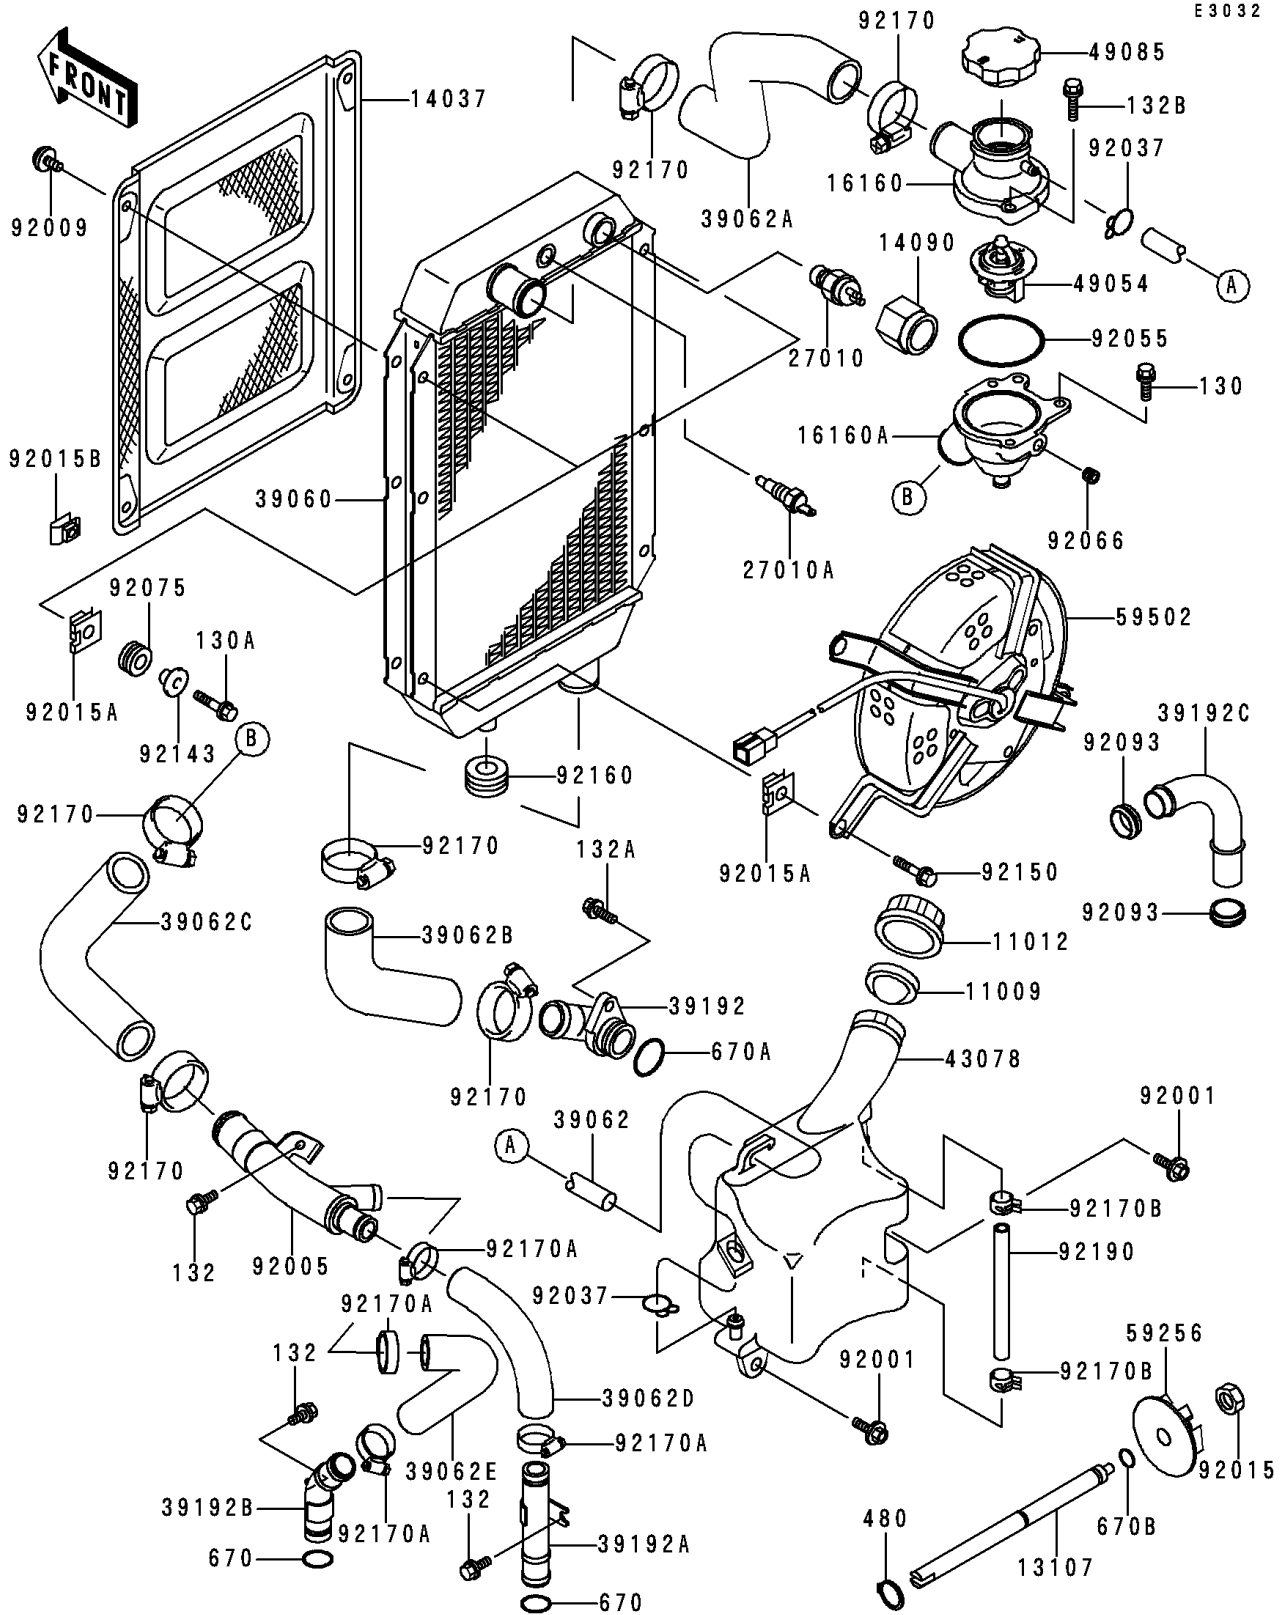

1998 Vulcan 800 PARTS DIAGRAM

Radiator

1998 Vulcan 800 PARTS LIST

Radiator

ITEM NAME	PART NUMBER	QUANTITY
GASKET,RESERVOIR TANK CAP (Ref # 11009)	11009-1145	1
CAP (Ref # 11012)	11012-1084	1
SHAFT,IMPELLER (Ref # 13107)	13107-1155	1
SCREEN,RADIATOR (Ref # 14037)	14037-1200	1
COVER,THERMOSTAT (Ref # 14090)	14090-1522	1
BODY,UPP (Ref # 16160)	16160-1152	1
BODY (Ref # 16160A)	16160-1242	1
SWITCH,FAN (Ref # 27010)	27010-1202	1
SWITCH,WARNING (Ref # 27010A)	27010-1305	1
RADIATOR (Ref # 39060)	39060-1132	1
HOSE-COOLING (Ref # 39062)	39062-1124	1
HOSE-COOLING,THERMO-RADIATOR (Ref # 39062A)	39062-1646	1
HOSE-COOLING,RADIATOR-COVER (Ref # 39062B)	39062-1647	1
HOSE-COOLING,THERMO-FITTING (Ref # 39062C)	39062-1648	1
HOSE-COOLING,HEAD,RR-FITTING (Ref # 39062D)	39062-1649	1
HOSE-COOLING,HEAD,FR-FITTING (Ref # 39062E)	39062-1650	1
PIPE-WATER,INLET (Ref # 39192)	39192-1078	1
PIPE-WATER,HEAD,RR (Ref # 39192A)	39192-1079	1
PIPE-WATER,HEAD,FR (Ref # 39192B)	39192-1080	1
PIPE-WATER,OUTLET (Ref # 39192C)	39192-1106	1
RESERVOIR (Ref # 43078)	43078-1149	1
THERMOSTAT (Ref # 49054)	49054-1067	1
CAP-ASSY-PRESSURE (Ref # 49085)	49085-1067	1
IMPELLER (Ref # 59256)	59256-1058	1
FAN-ASSY (Ref # 59502)	59502-1113	1
BOLT,6X16 (Ref # 92001)	92001-1950	2
FITTING (Ref # 92005)	92005-1281	1
SCREW,TAPPING,6MM (Ref # 92009)	92009-1261	4
NUT,LOCK,6MM,BLACK (Ref # 92015)	92015-1191	1