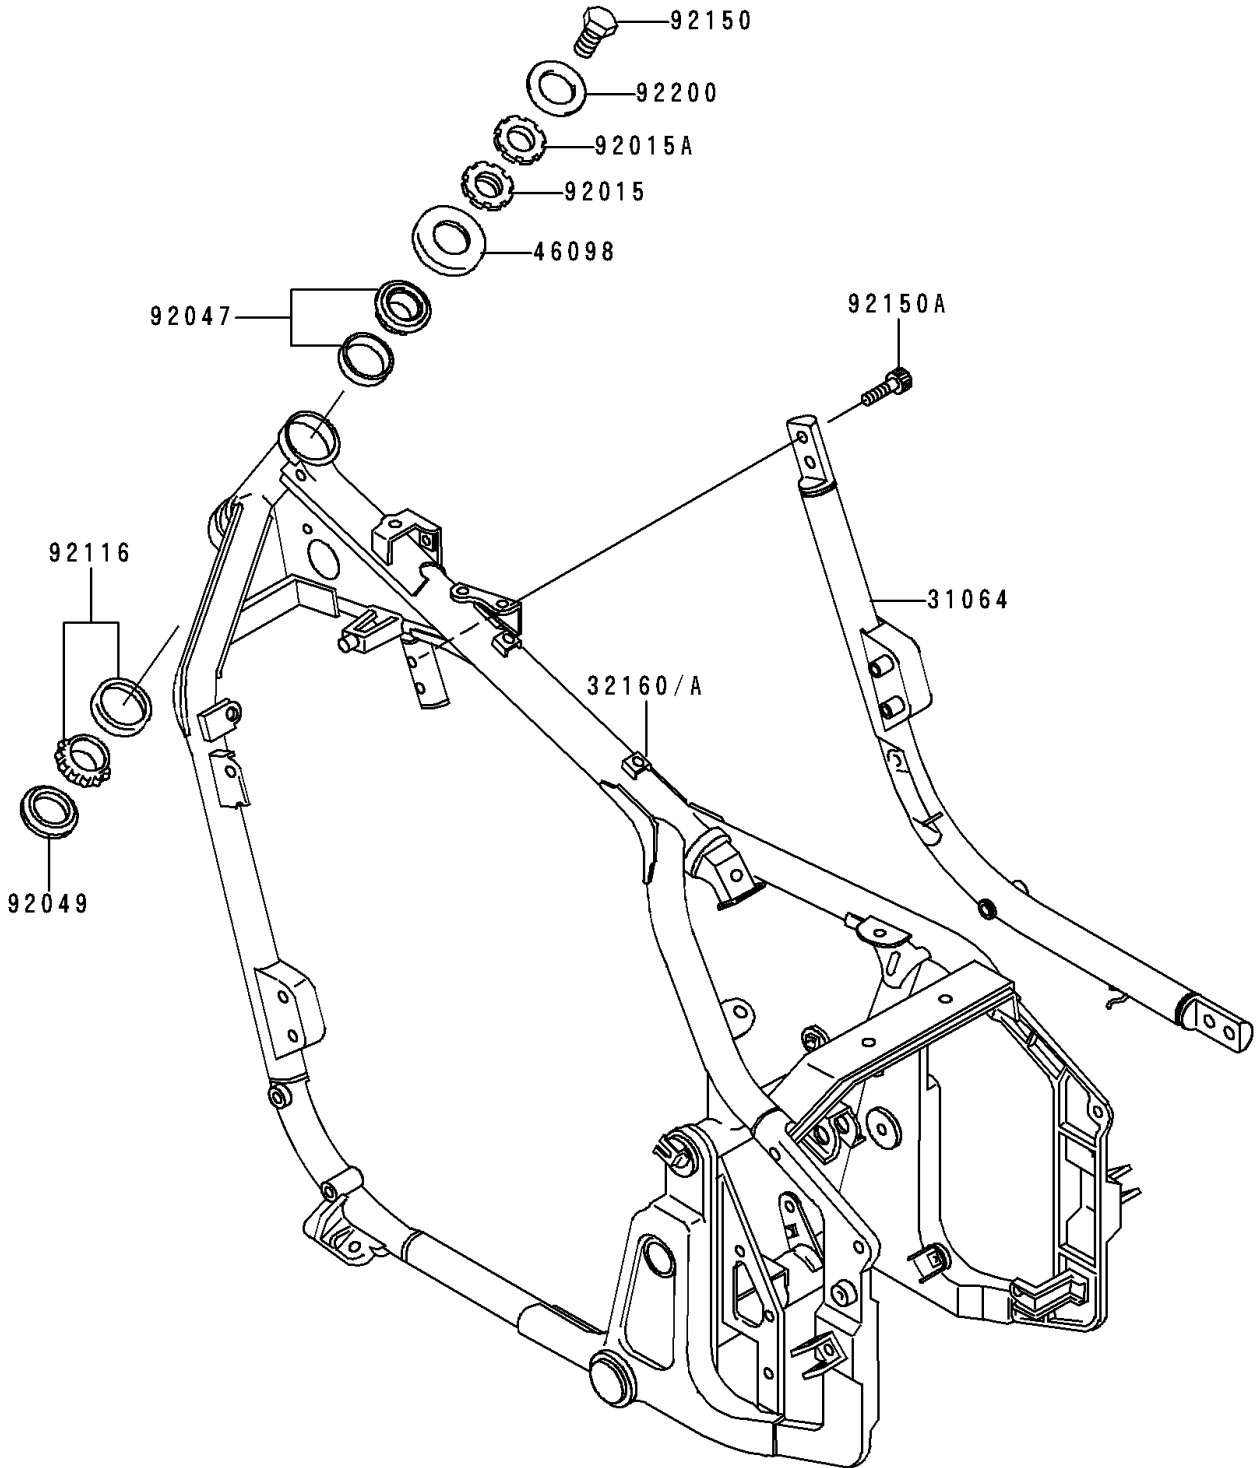

1995 Vulcan 800 PARTS DIAGRAM

Frame

F2120

1995 Vulcan 800 PARTS LIST

Frame

ITEM NAME	PART NUMBER	QUANTITY
PIPE-COMP,DOWNTUBE,RH (Ref # 31064)	31064-1176	1
FRAME-COMP,FR (Ref # 32160)	32160-1400	1
CAP,STEERING STEM (Ref # 46098)	46098-017	1
NUT,25MM,T=10 (Ref # 92015)	92015-1377	1
NUT,25MM,T=6 (Ref # 92015A)	92015-1378	1
RACE,ROLLER,32005JR RS (Ref # 92047)	92047-017	1
SEAL-OIL,XMHE36X52X4J (Ref # 92049)	92049-1162	1
BEARING-ROLLER,HR320/28XJ (Ref # 92116)	92116-1009	1
BOLT,14X25 (Ref # 92150)	92150-1672	1
BOLT,SOCKET,10X23 (Ref # 92150A)	92150-1942	4
WASHER (Ref # 92200)	92200-1140	1