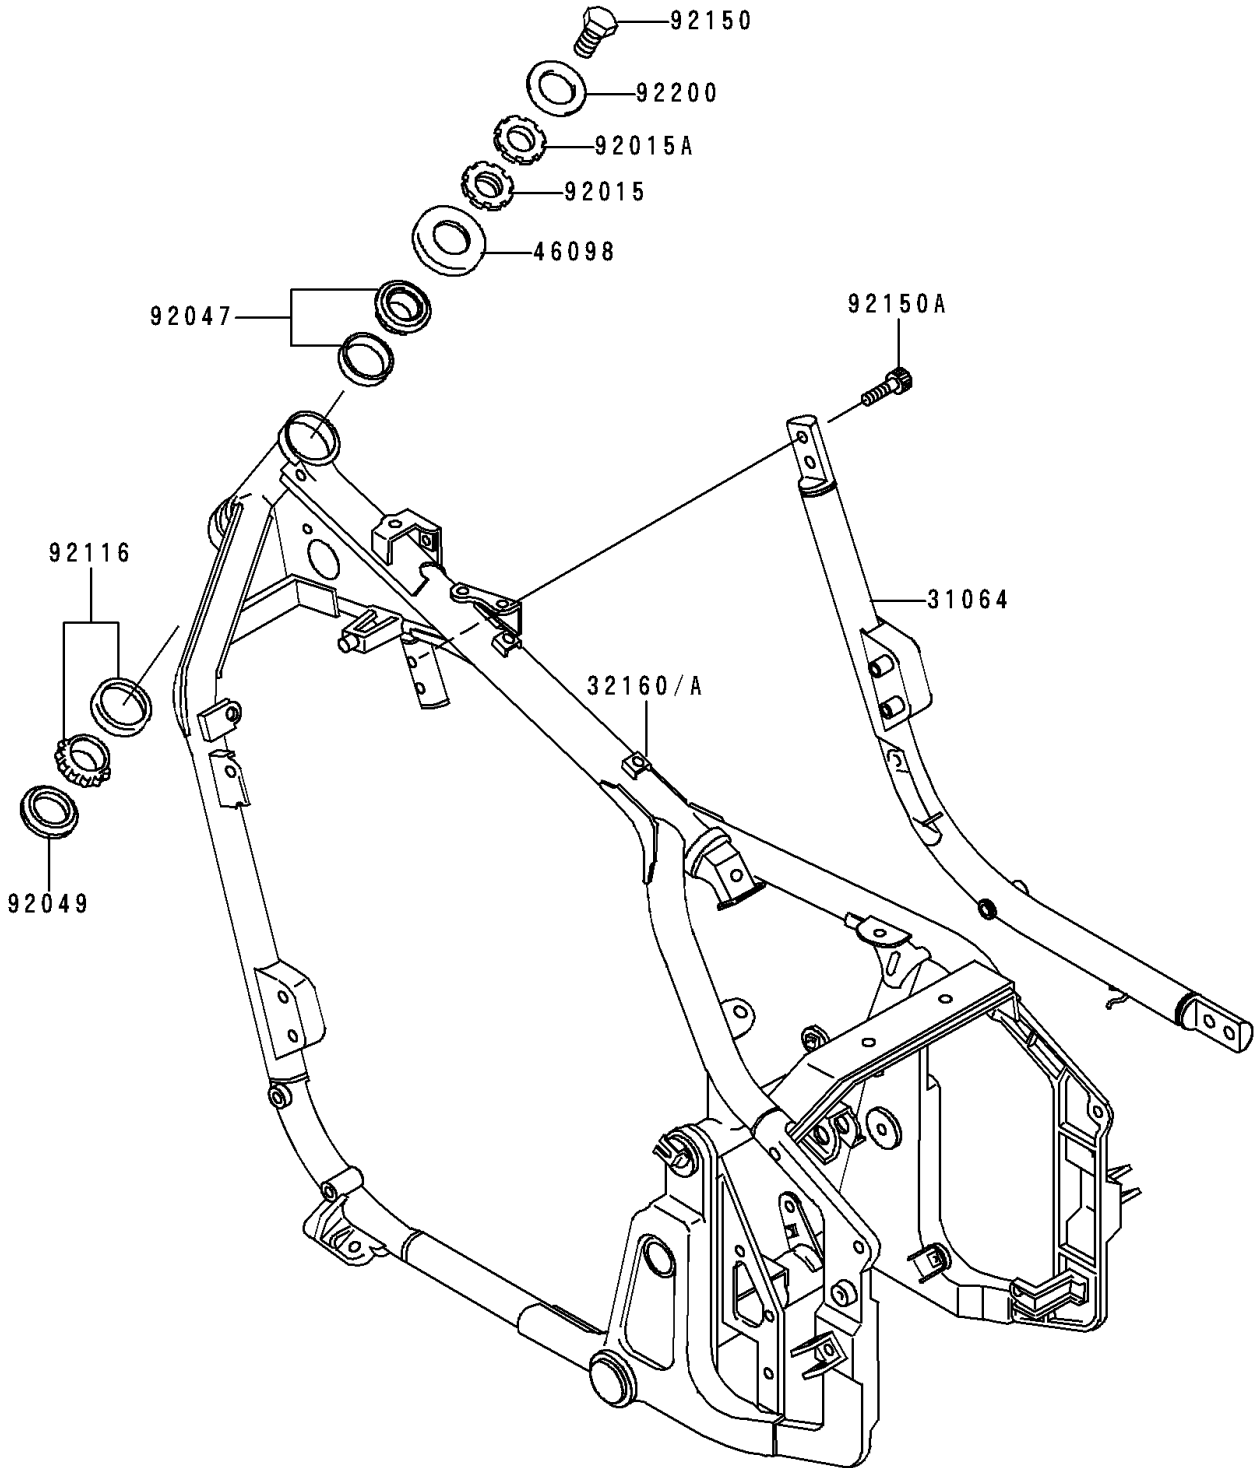

1996 Vulcan 800 PARTS DIAGRAM

Frame

F2120

1996 Vulcan 800 PARTS LIST

Frame

ITEM NAME	PART NUMBER	QUANTITY
PIPE-COMP,DOWNTUBE,RH (Ref # 31064)	31064-1176	1
FRAME-COMP,FR (Ref # 32160)	32160-1400	1
CAP,STEERING STEM (Ref # 46098)	46098-017	1
NUT,25MM,T=10 (Ref # 92015)	92015-1377	1
NUT,25MM,T=6 (Ref # 92015A)	92015-1378	1
RACE,ROLLER,32005JR RS (Ref # 92047)	92047-017	1
SEAL-OIL,XMHE36X52X4J (Ref # 92049)	92049-1162	1
BEARING-ROLLER,HR320/28XJ (Ref # 92116)	92116-1009	1
BOLT,14X25 (Ref # 92150)	92150-1672	1
BOLT,SOCKET,10X23 (Ref # 92150A)	92150-1942	4
WASHER (Ref # 92200)	92200-1140	1