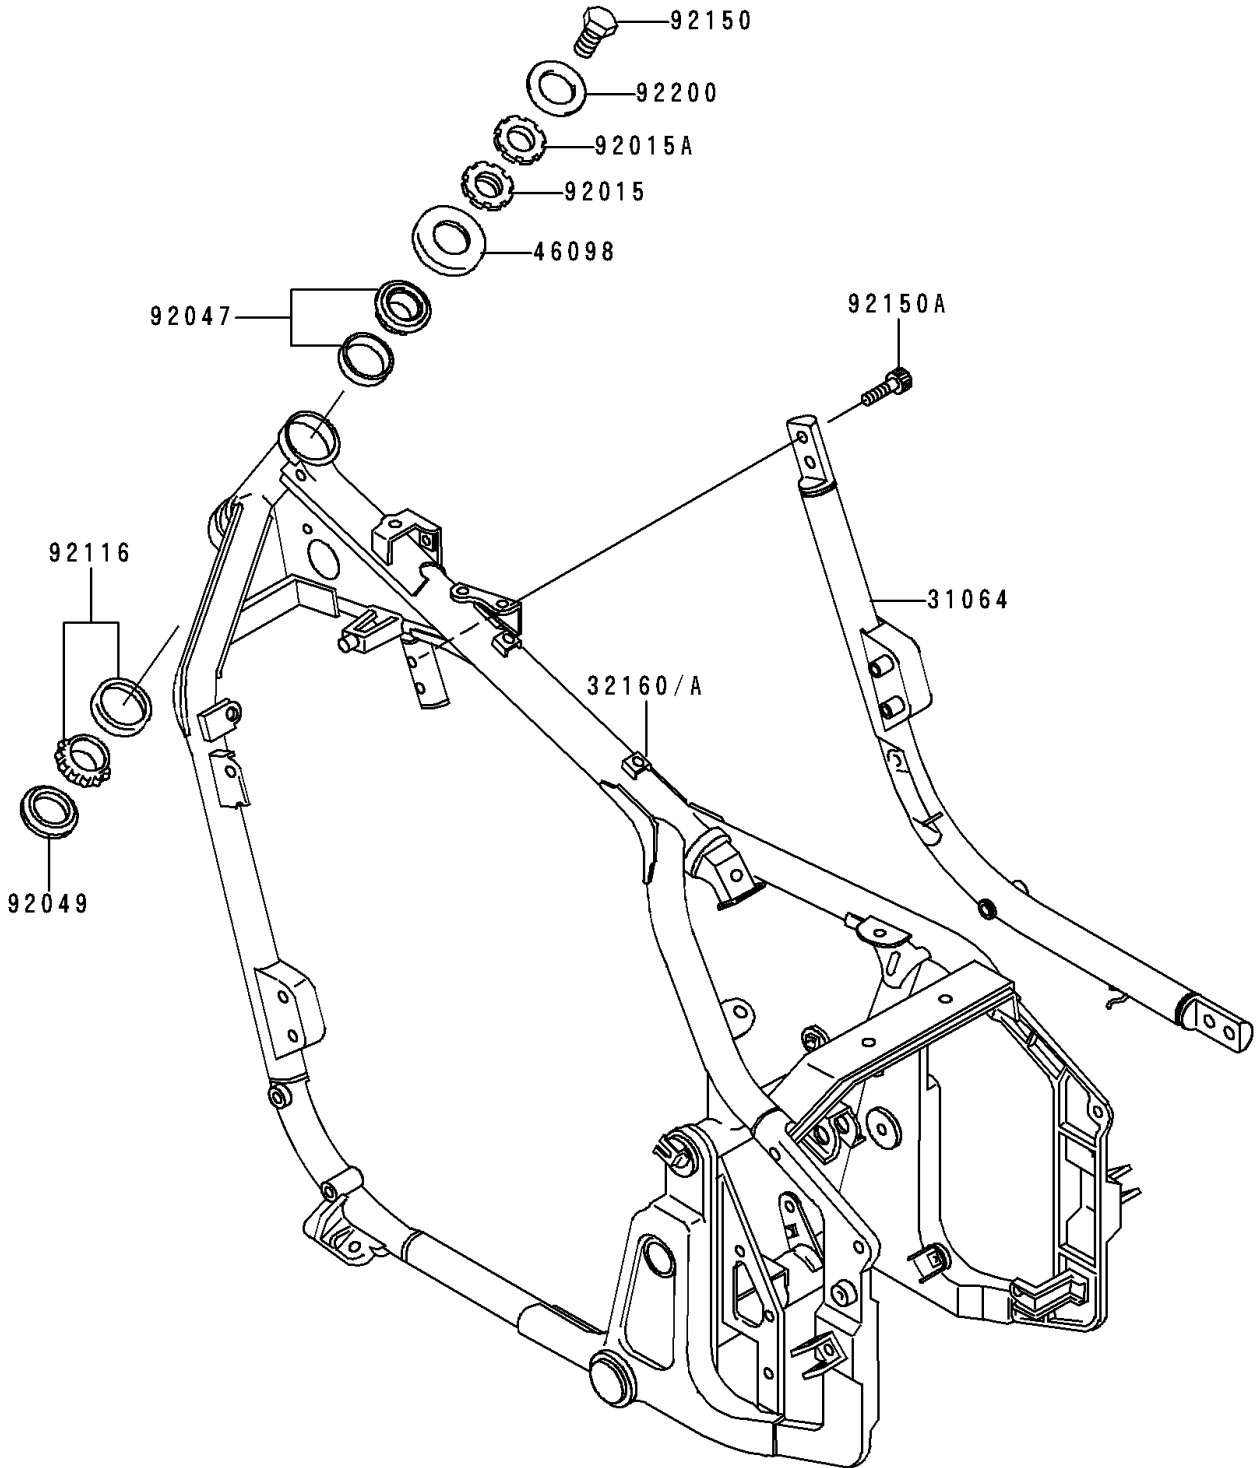

1997 Vulcan 800 PARTS DIAGRAM

Frame

F2120

1997 Vulcan 800 PARTS LIST

Frame

ITEM NAME	PART NUMBER	QUANTITY
PIPE-COMP,DOWNTUBE,RH (Ref # 31064)	31064-1176	1
FRAME-COMP,FR (Ref # 32160)	32160-1400	1
CAP,STEERING STEM (Ref # 46098)	46098-017	1
NUT,25MM,T=10 (Ref # 92015)	92015-1377	1
NUT,25MM,T=6 (Ref # 92015A)	92015-1378	1
RACE,ROLLER,32005JR RS (Ref # 92047)	92047-017	1
SEAL-OIL,XMHE36X52X4J (Ref # 92049)	92049-1162	1
BEARING-ROLLER,HR320/28XJ (Ref # 92116)	92116-1009	1
BOLT,14X25 (Ref # 92150)	92150-1672	1
BOLT,SOCKET,10X23 (Ref # 92150A)	92150-1942	4
WASHER (Ref # 92200)	92200-1140	1