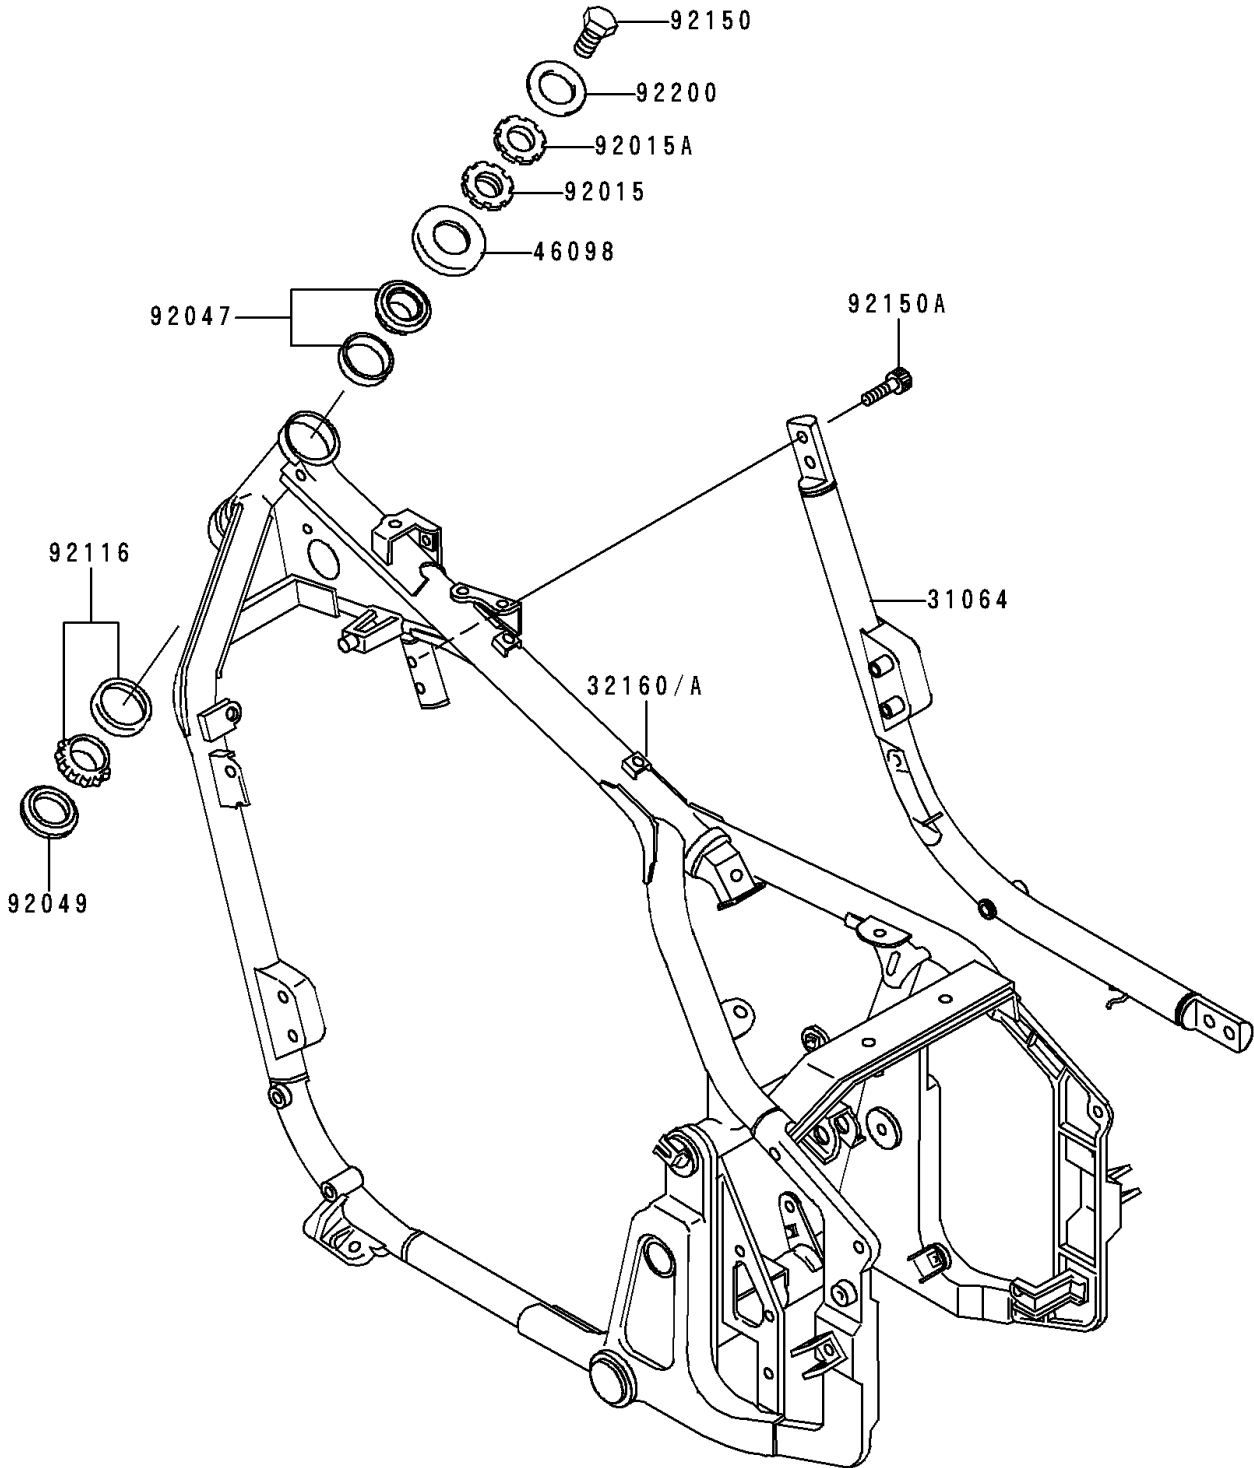

1997 Vulcan 800 PARTS DIAGRAM

Frame

F2120

1997 Vulcan 800 PARTS LIST

Frame

ITEM NAME	PART NUMBER	QUANTITY
PIPE-COMP,DOWNTUBE,RH (Ref # 31064)	31064-1176	1
FRAME-COMP,FR (Ref # 32160)	32160-1400	1
CAP,STEERING STEM (Ref # 46098)	46098-017	1
NUT,25MM,T=10 (Ref # 92015)	92015-1377	1
NUT,25MM,T=6 (Ref # 92015A)	92015-1378	1
RACE,ROLLER,32005JR RS (Ref # 92047)	92047-017	1
SEAL-OIL,XMHE36X52X4J (Ref # 92049)	92049-1162	1
BEARING-ROLLER,HR320/28XJ (Ref # 92116)	92116-1009	1
BOLT,14X25 (Ref # 92150)	92150-1672	1
BOLT,SOCKET,10X23 (Ref # 92150A)	92150-1942	4
WASHER (Ref # 92200)	92200-1140	1