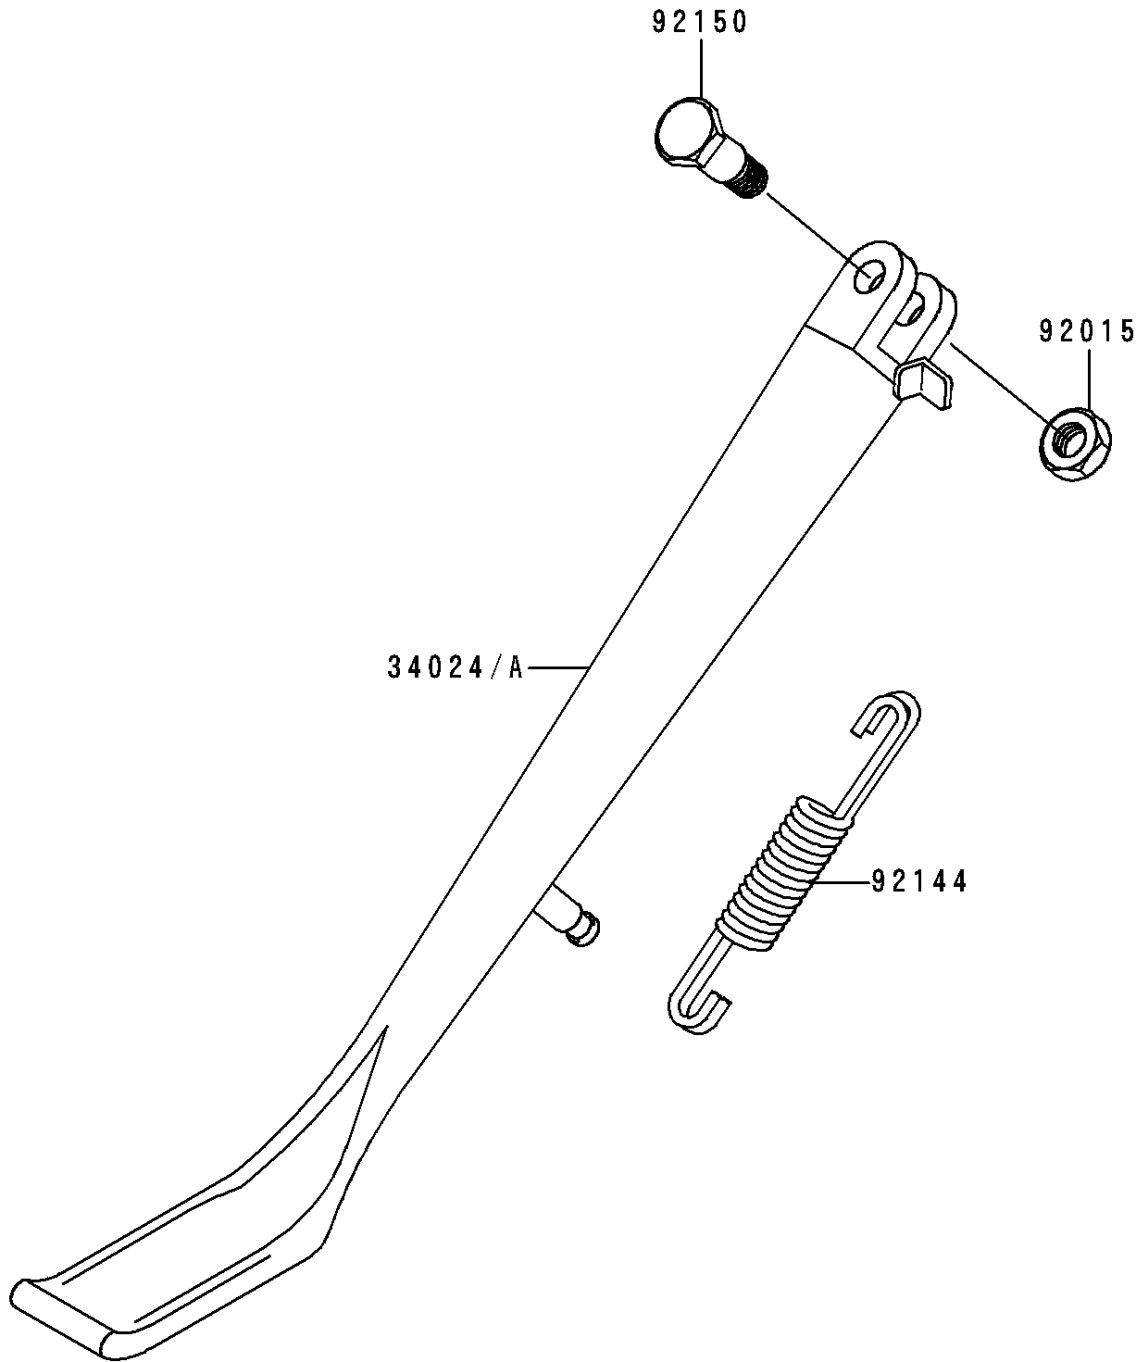

1995 Vulcan 800 PARTS DIAGRAM

Stand(s)

F2190

1995 Vulcan 800 PARTS LIST

Stand(s)

ITEM NAME	PART NUMBER	QUANTITY
STAND-SIDE (Ref # 34024)	34024-1316	1
NUT,LOCK,10MM,BLACK (Ref # 92015)	92015-1188	1
SPRING,CENTER STAND (Ref # 92144)	92144-1098	1
BOLT,SIDE STAND (Ref # 92150)	92150-1941	1