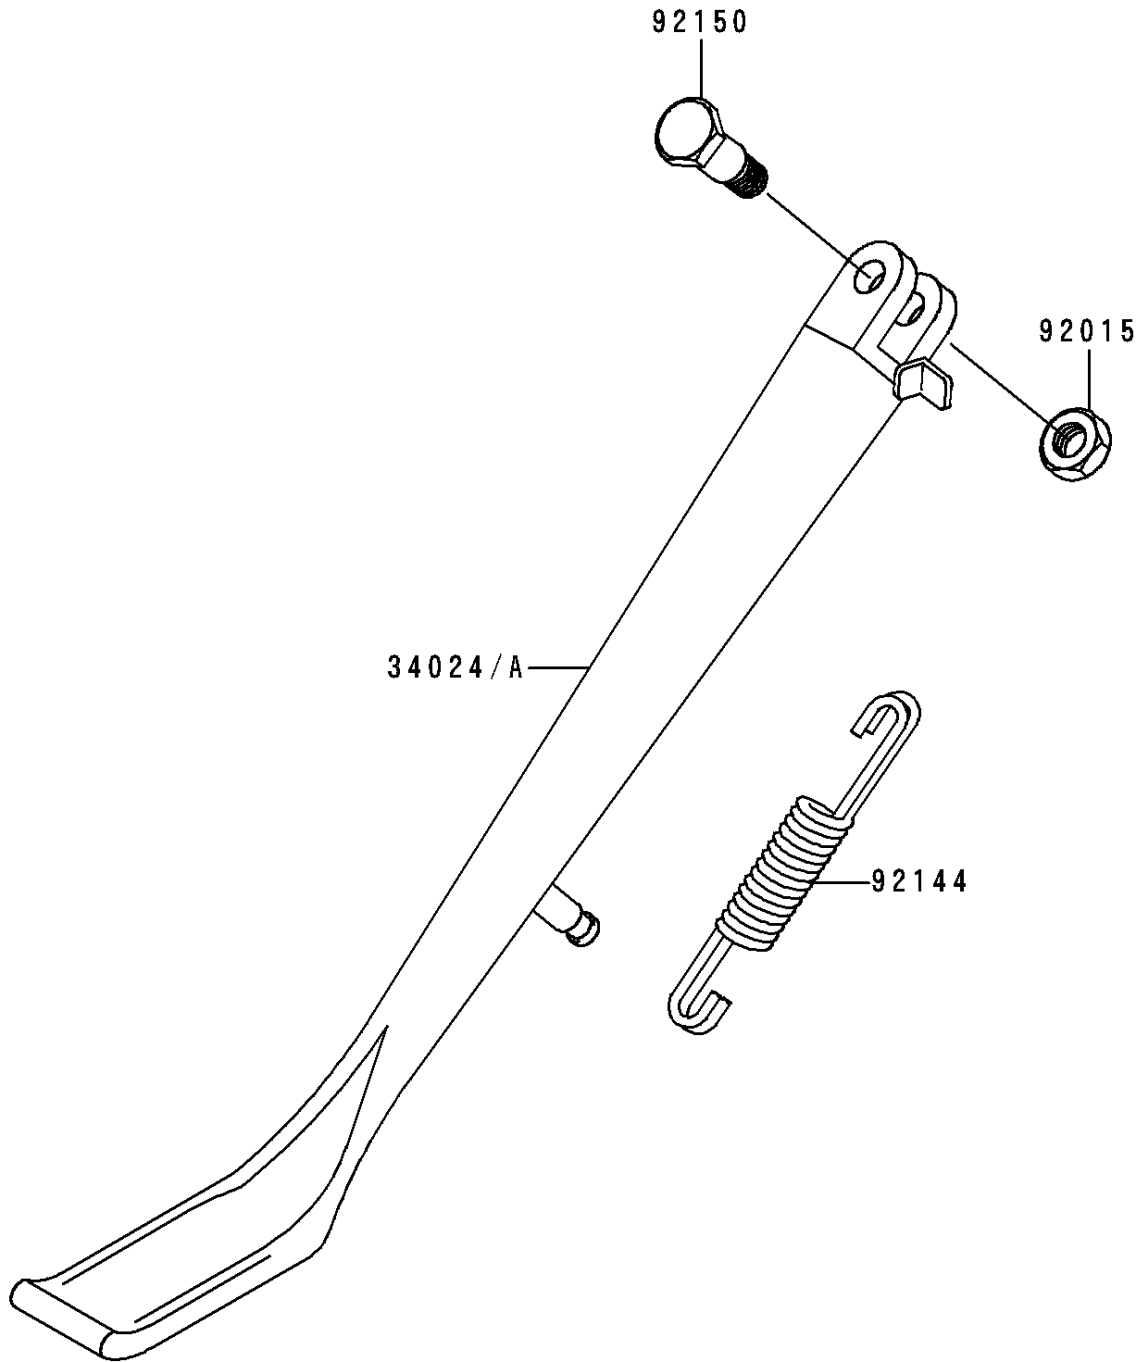

# 1995 Vulcan 800 PARTS DIAGRAM

Stand(s)

F2190

# 1995 Vulcan 800 PARTS LIST

Stand(s)

ITEM NAME	PART NUMBER	QUANTITY
STAND-SIDE (Ref # 34024)	34024-1316	1
NUT,LOCK,10MM,BLACK (Ref # 92015)	92015-1188	1
SPRING,CENTER STAND (Ref # 92144)	92144-1098	1
BOLT,SIDE STAND (Ref # 92150)	92150-1941	1