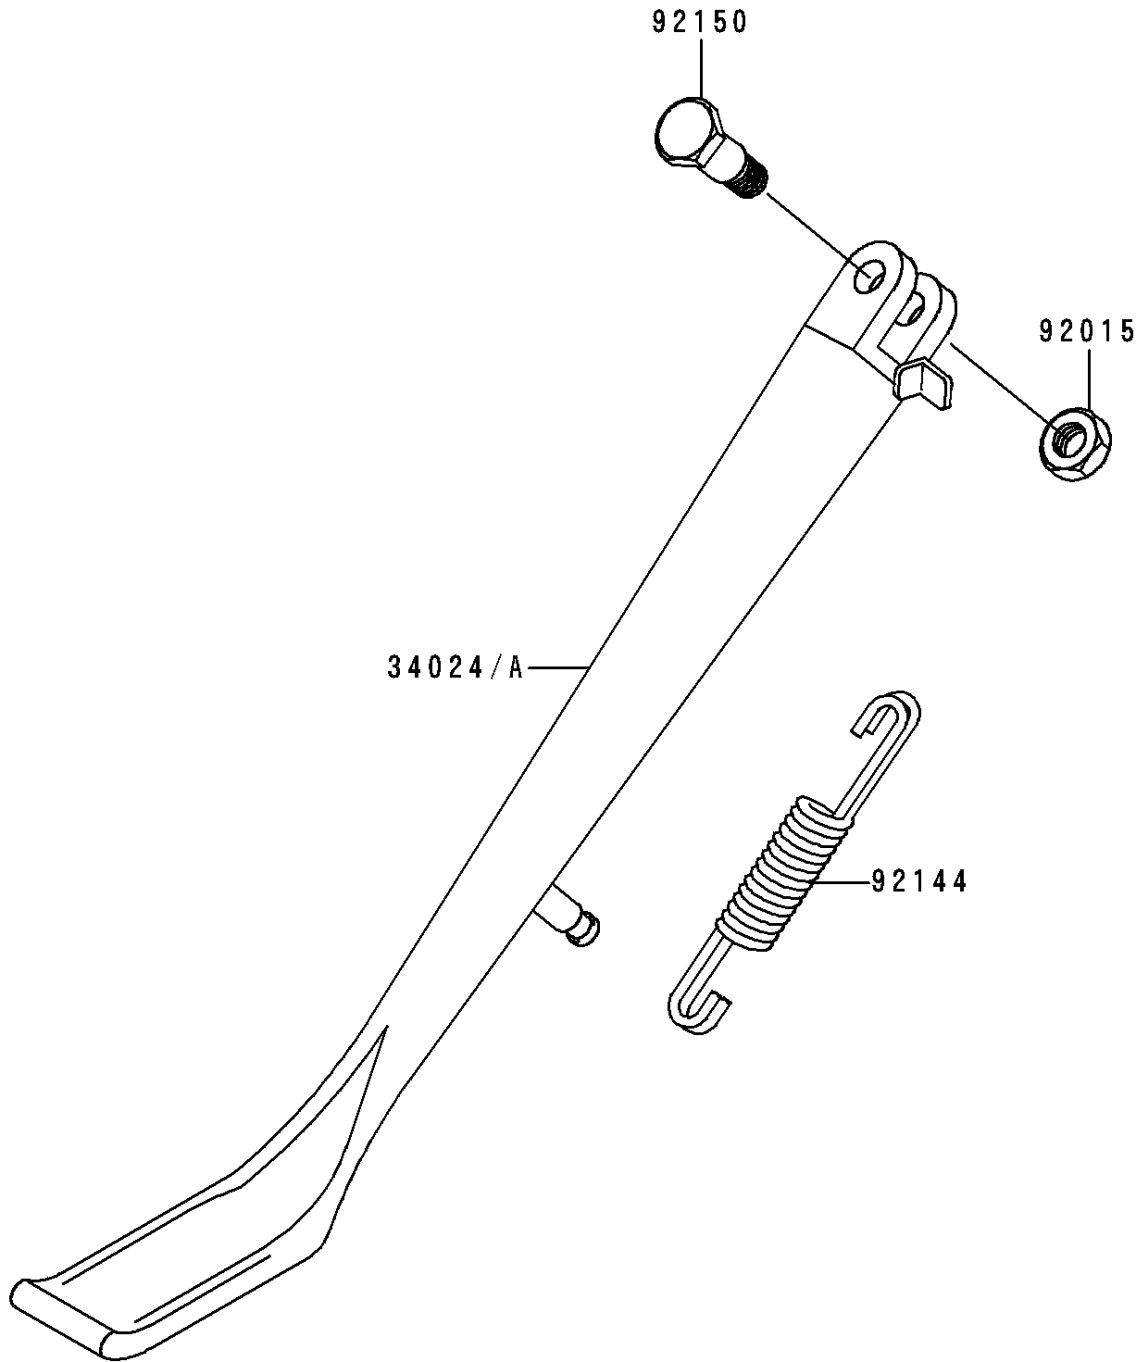

1996 Vulcan 800 PARTS DIAGRAM

Stand(s)

F2190

1996 Vulcan 800 PARTS LIST

Stand(s)

ITEM NAME	PART NUMBER	QUANTITY
STAND-SIDE (Ref # 34024)	34024-1316	1
NUT,LOCK,10MM,BLACK (Ref # 92015)	92015-1188	1
SPRING,CENTER STAND (Ref # 92144)	92144-1098	1
BOLT,SIDE STAND (Ref # 92150)	92150-1941	1