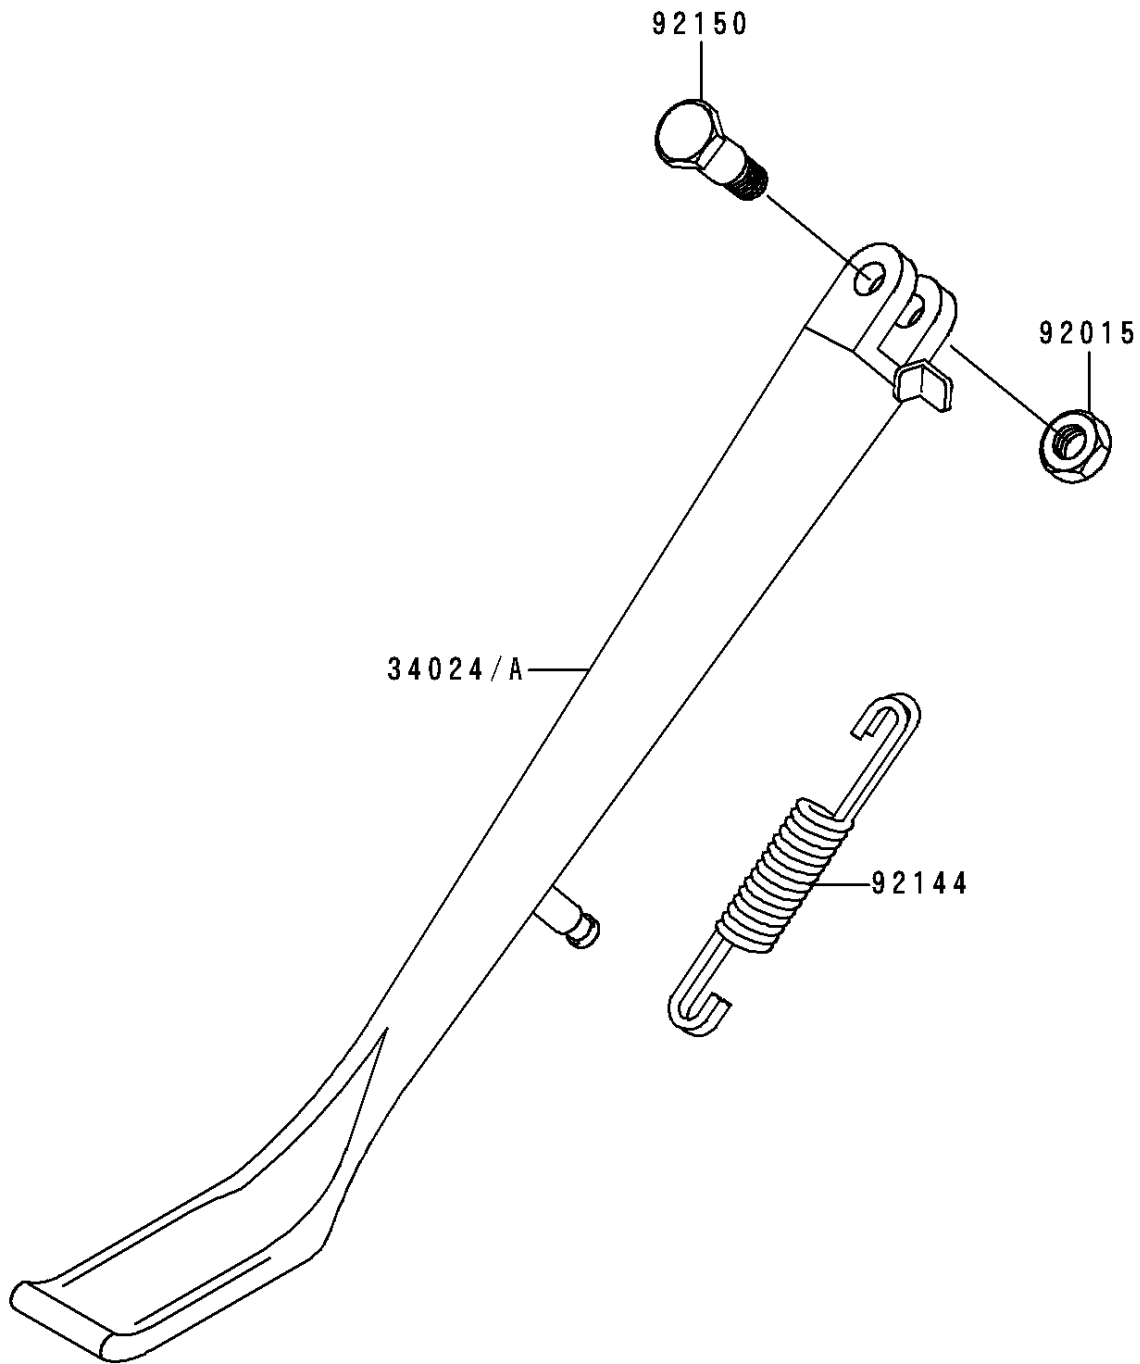

1998 Vulcan 800 PARTS DIAGRAM

Stand(s)

F2190

1998 Vulcan 800 PARTS LIST

Stand(s)

ITEM NAME	PART NUMBER	QUANTITY
STAND-SIDE (Ref # 34024A)	34024-1327	1
NUT,LOCK,10MM,BLACK (Ref # 92015)	92015-1188	1
SPRING,CENTER STAND (Ref # 92144)	92144-1098	1
BOLT,SIDE STAND (Ref # 92150)	92150-1941	1