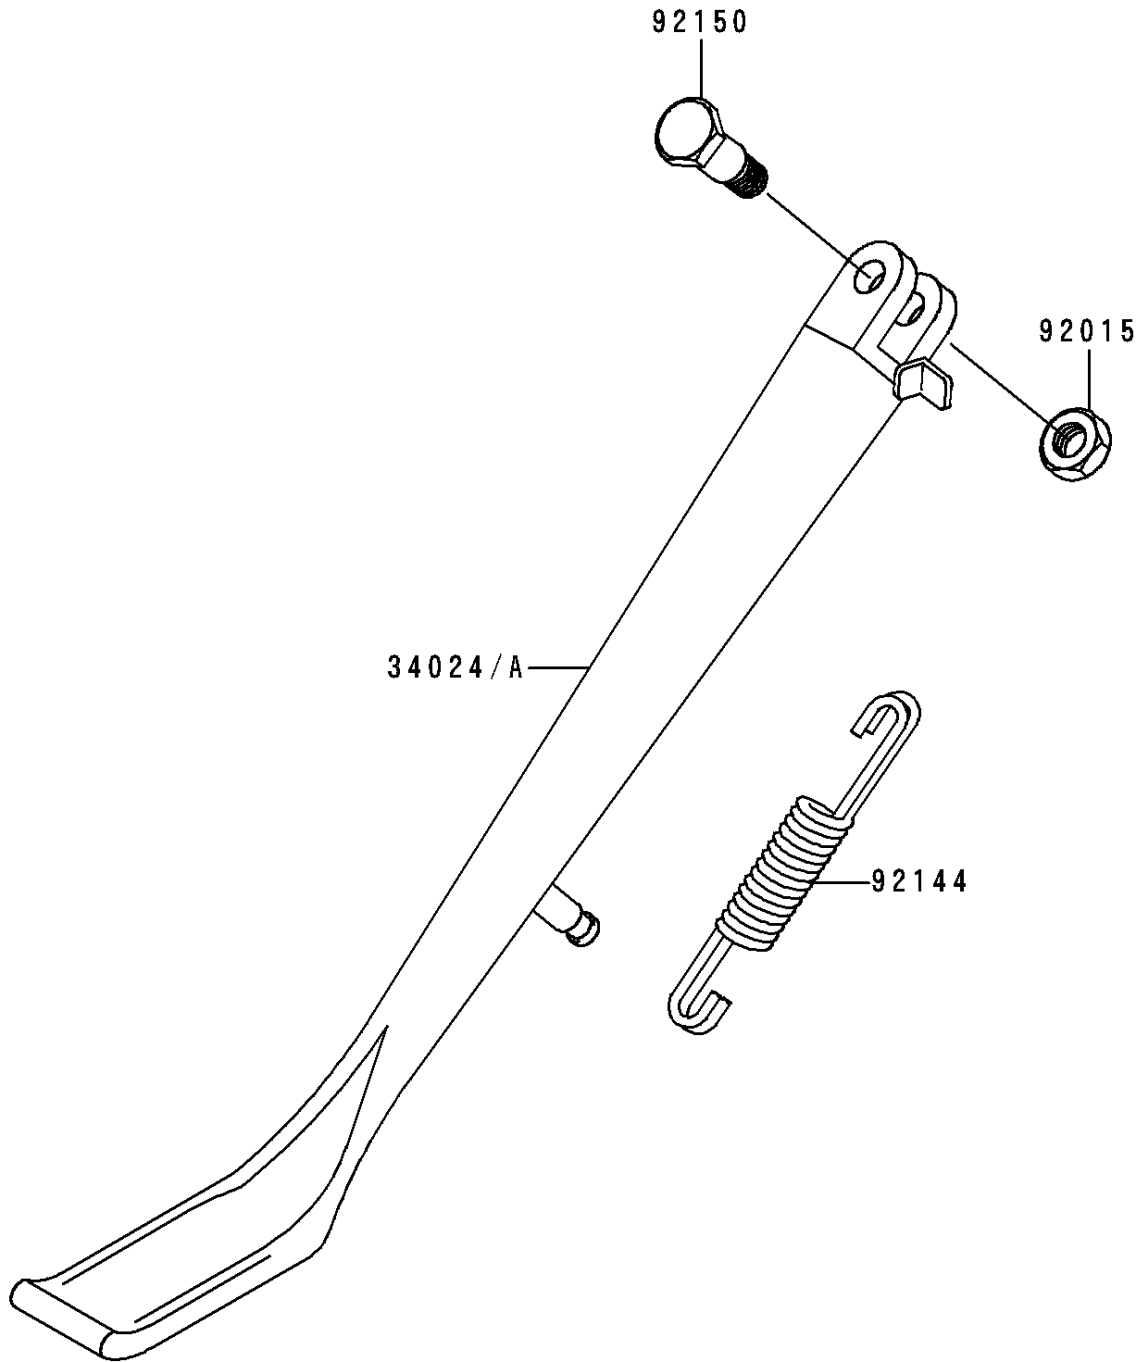

# 1999 Vulcan 800 PARTS DIAGRAM

Stand(s)

F2190

# 1999 Vulcan 800 PARTS LIST

Stand(s)

ITEM NAME	PART NUMBER	QUANTITY
STAND-SIDE (Ref # 34024A)	34024-1327	1
NUT,LOCK,10MM,BLACK (Ref # 92015)	92015-1188	1
SPRING,CENTER STAND (Ref # 92144)	92144-1098	1
BOLT,SIDE STAND (Ref # 92150)	92150-1941	1