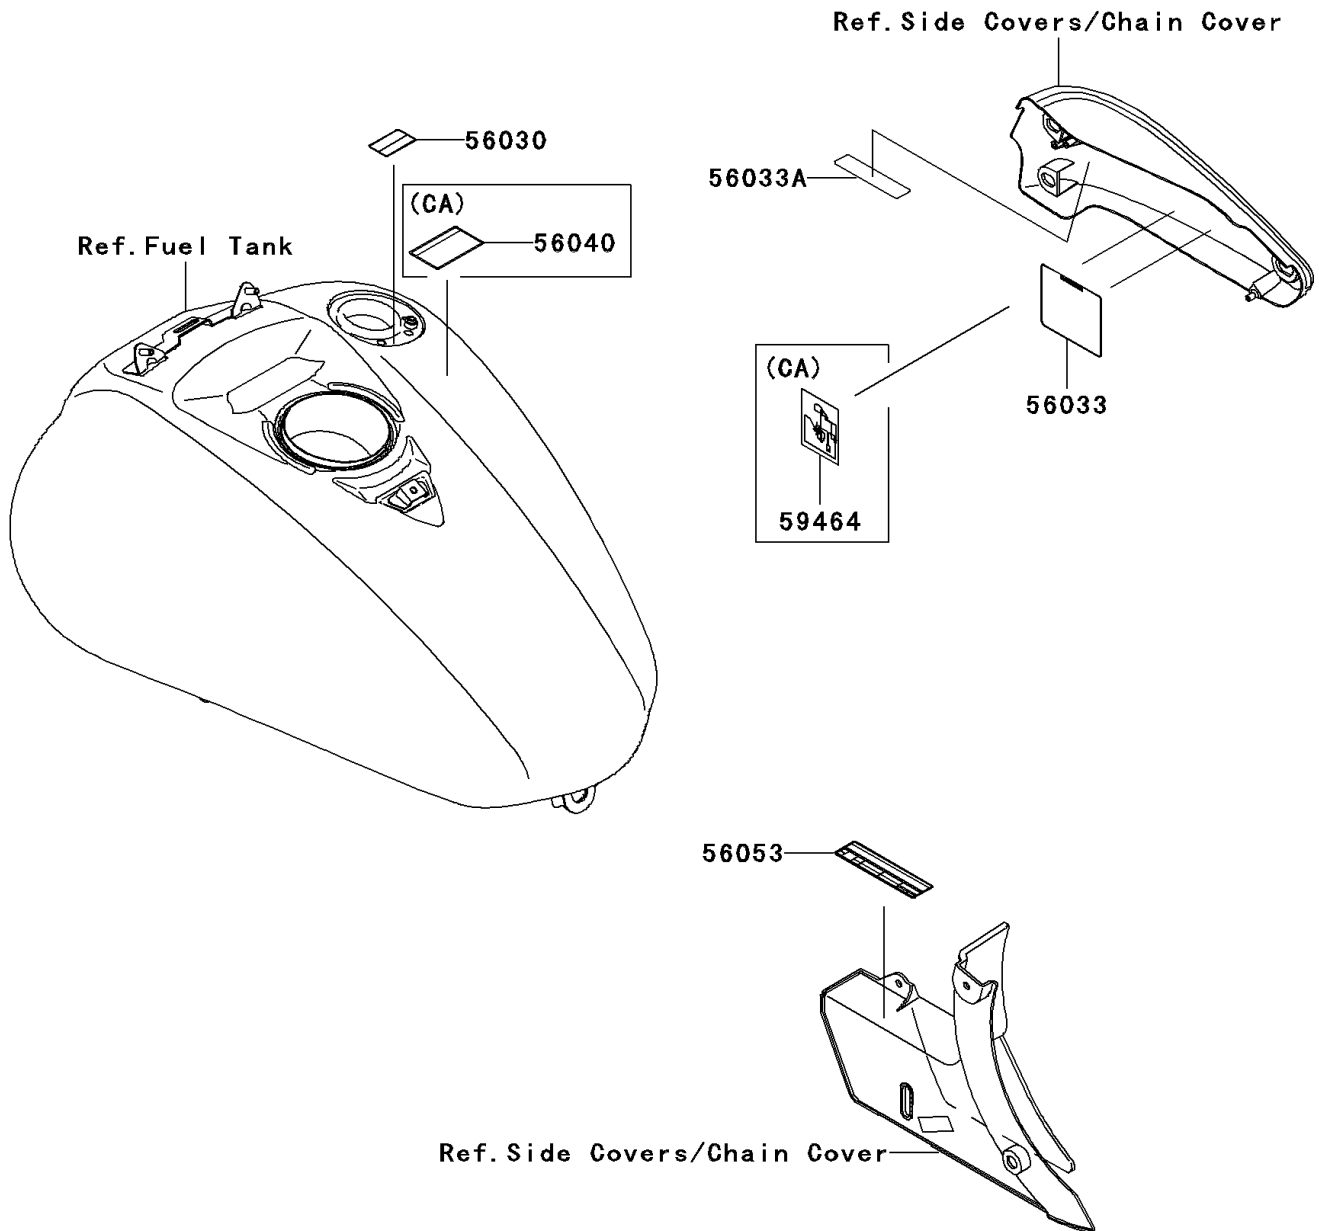

# 2008 Vulcan® 2000 Classic PARTS DIAGRAM

Labels

F2860

## 2008 Vulcan® 2000 Classic PARTS LIST

### Labels

ITEM NAME	PART NUMBER	QUANTITY
LABEL,GASOLINE (Ref # 56030)	56030-1177	1
LABEL-MANUAL,DAILY SAFETY (Ref # 56033)	56033-0122	1
LABEL-MANUAL,OIL&OIL FILTER (Ref # 56033A)	56033-0128	1
LABEL-SPECIFICATION,TIRE&LOAD (Ref # 56053)	56053-0110	1
LABEL-WARNING,EVAPO (Ref # 56040)	56040-1121	1
LABEL-CERTIFICATION,EVAPO ROUT (Ref # 59464)	59464-0198	1