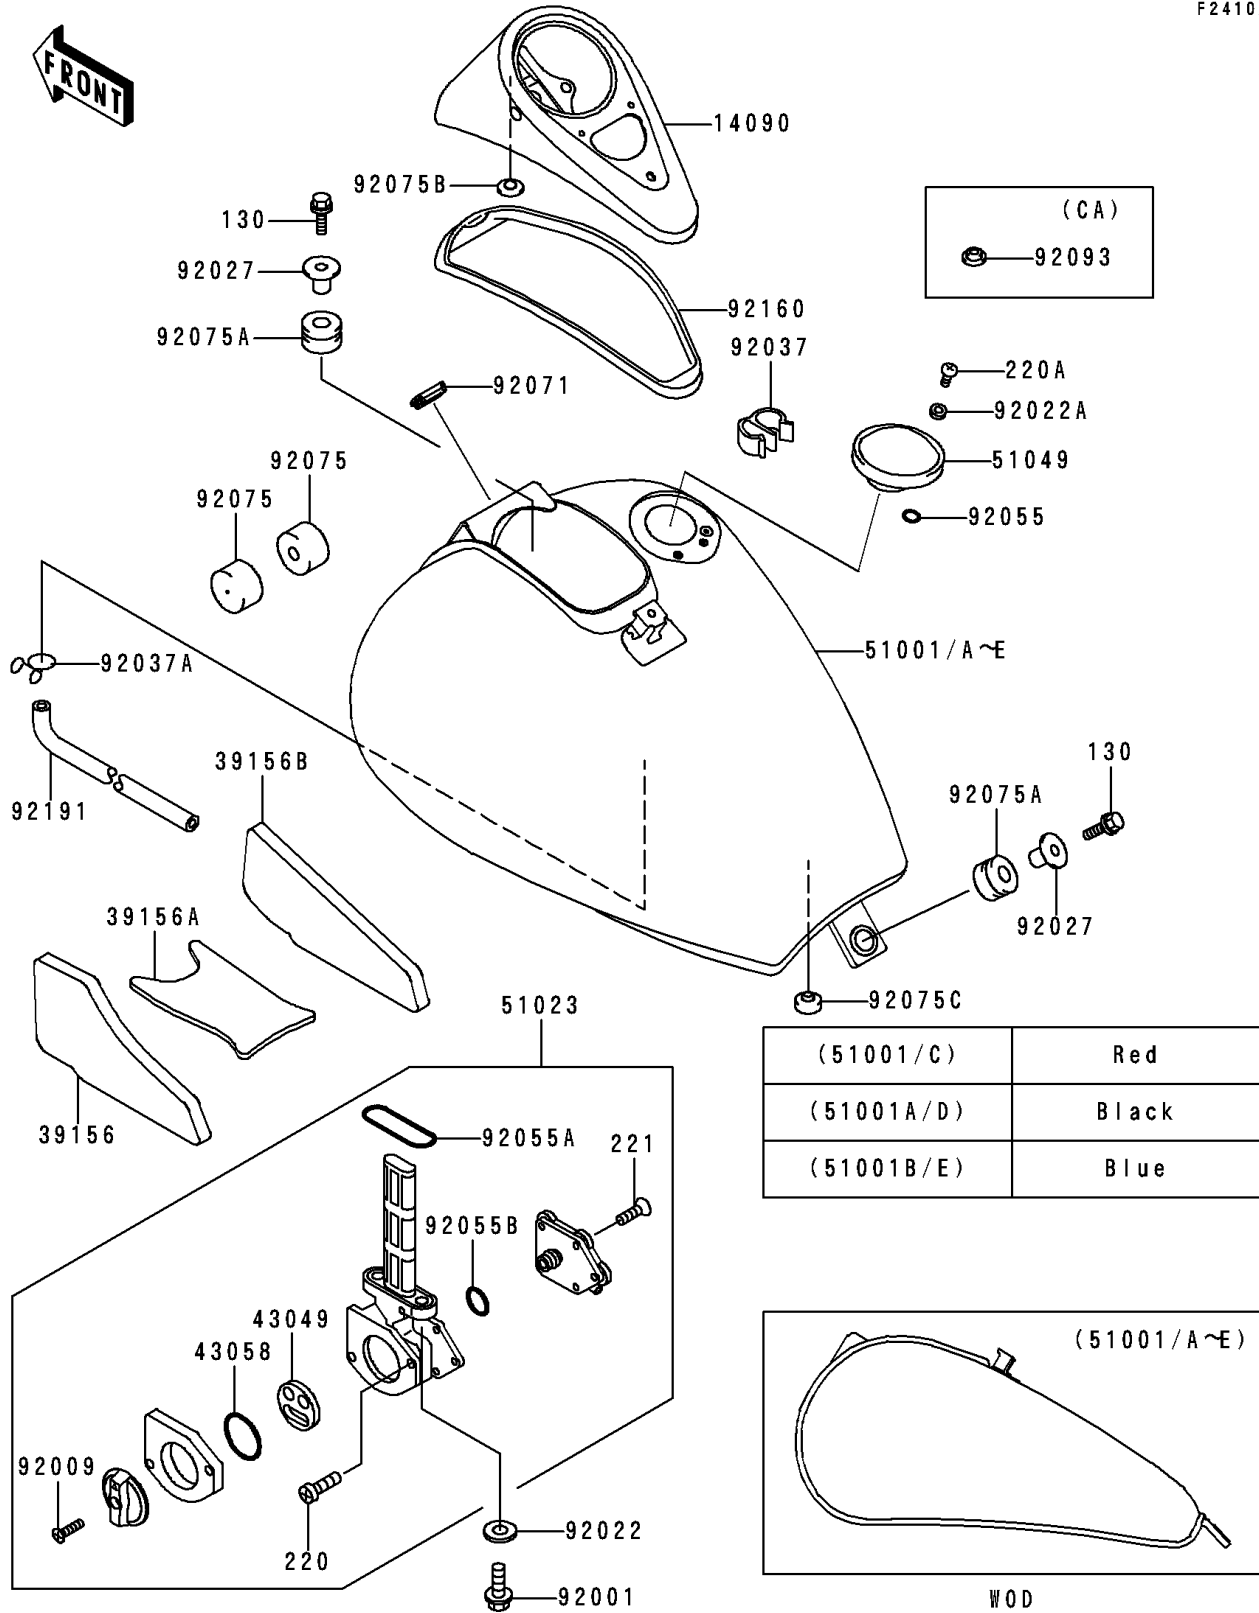

1997 Vulcan 800 PARTS DIAGRAM

Fuel Tank(VN800-A3)

F2410A

1997 Vulcan 800 PARTS LIST

Fuel Tank(VN800-A3)

ITEM NAME	PART NUMBER	QUANTITY
COVER,METER (Ref # 14090)	14090-1560	1
PAD,FUEL TANK,LH (Ref # 39156)	39156-1512	1
PAD,FUEL TANK,CNT (Ref # 39156A)	39156-1513	1
PAD,FUEL TANK,RH (Ref # 39156B)	39156-1514	1
PACKING,TAP VALVE (Ref # 43049)	43049-1075	1
RING,TAP LEVER (Ref # 43058)	43058-1083	1
TAP-ASSY,FUEL (Ref # 51023)	51023-1219	1
CAP-TANK,FUEL (Ref # 51049)	51049-1103	1
BOLT-FLANGED,8X30 (Ref # 130)	130H0830	2
SCREW-PAN-CROS (Ref # 220)	220B0308	2
SCREW-PAN-CROS (Ref # 220A)	220D0510	2
SCREW-CSK-CROS,4X14 (Ref # 221)	221B0414	5
BOLT,6X25 (Ref # 92001)	92001-1524	2
SCREW,4X12 (Ref # 92009)	92009-1742	1
WASHER,6.2X11X1.5 (Ref # 92022)	92022-183	2
WASHER,5.1X10X1.0 (Ref # 92022A)	92022-1977	2
COLLAR,L=19.3 (Ref # 92027)	92027-1780	2
RING-O (Ref # 92055)	92055-1023	2
RING-O,FUEL TAP PACKING (Ref # 92055A)	92055-1112	1
RING-O (Ref # 92055B)	92055-1539	1
GROMMET (Ref # 92071)	92071-1187	1
DAMPER,FUEL TANK (Ref # 92075)	92075-125	2
DAMPER (Ref # 92075A)	92075-1736	2
DAMPER,RUBBER (Ref # 92075B)	92075-261	1
DAMPER (Ref # 92075C)	92075-281	1
DAMPER,METER COVER (Ref # 92160)	92160-1593	1
TANK-COMP-FUEL,C.C.RED (Ref # 51001)	51001-1478-L1	1
TANK-COMP-FUEL,P.G.BLACK (Ref # 51001A)	51001-1478-RL	1
TANK-COMP-FUEL,L.P.BLUE (Ref # 51001B)	51001-1478-35	1

1997 Vulcan 800 PARTS LIST

Fuel Tank(VN800-A3)

ITEM NAME	PART NUMBER	QUANTITY
TANK-COMP-FUEL,C.C.RED (Ref # 51001C)	51001-1479-L1	1
TANK-COMP-FUEL,P.G.BLACK (Ref # 51001D)	51001-1479-RL	1
TANK-COMP-FUEL,L.P.BLUE (Ref # 51001E)	51001-1479-35	1
CLAMP (Ref # 92037)	92037-1458	1
CLAMP,TUBE (Ref # 92037A)	92037-147	1
SEAL,FUEL TANK CAP (Ref # 92093)	92093-1030	1
TUBE,DRAIN (Ref # 92191)	92191-1015	1