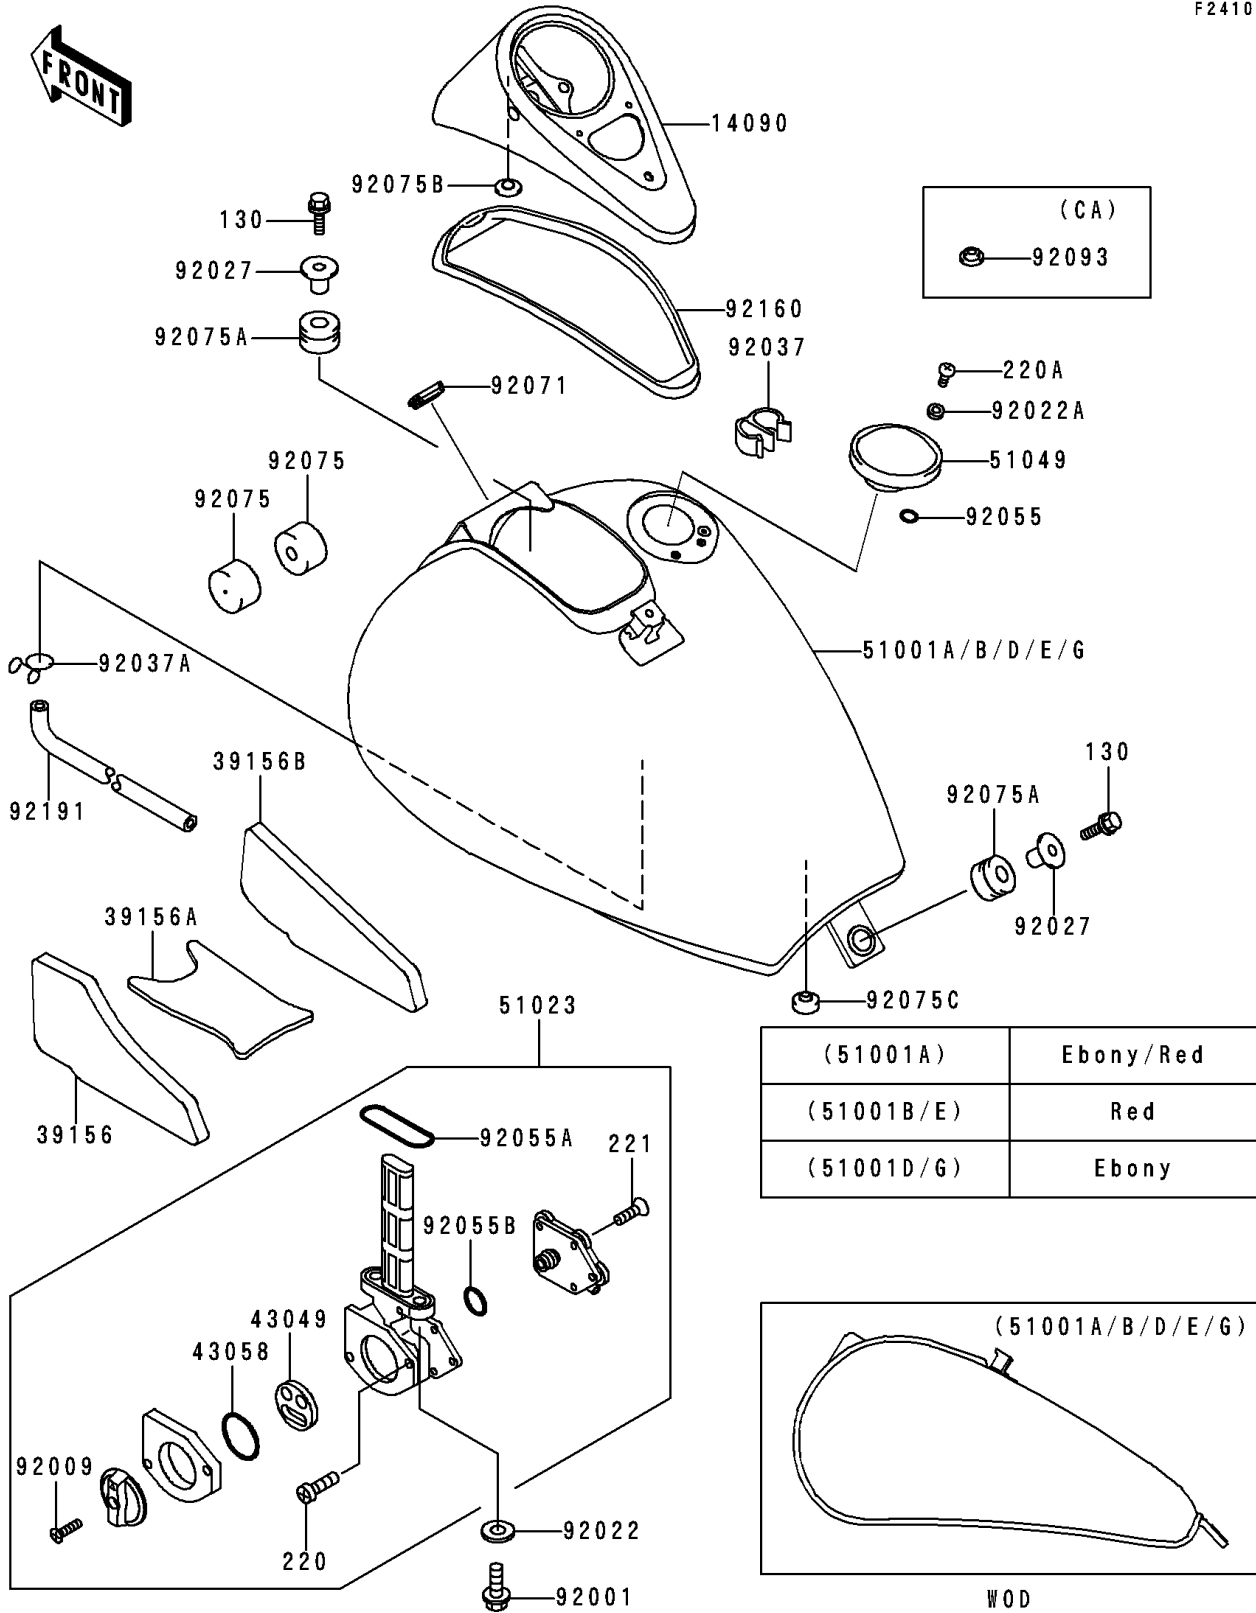

1998 Vulcan 800 PARTS DIAGRAM

Fuel Tank(VN800-A4)

F24108

1998 Vulcan 800 PARTS LIST

Fuel Tank(VN800-A4)

ITEM NAME	PART NUMBER	QUANTITY
COVER,METER (Ref # 14090)	14090-1560	1
PAD,FUEL TANK,LH (Ref # 39156)	39156-1512	1
PAD,FUEL TANK,CNT (Ref # 39156A)	39156-1513	1
PAD,FUEL TANK,RH (Ref # 39156B)	39156-1514	1
PACKING,TAP VALVE (Ref # 43049)	43049-1075	1
RING,TAP LEVER (Ref # 43058)	43058-1083	1
TAP-ASSY,FUEL (Ref # 51023)	51023-1219	1
CAP-TANK,FUEL (Ref # 51049)	51049-1103	1
BOLT-FLANGED,8X30 (Ref # 130)	130H0830	2
SCREW-PAN-CROS (Ref # 220)	220B0308	2
SCREW-PAN-CROS (Ref # 220A)	220D0510	2
SCREW-CSK-CROS,4X14 (Ref # 221)	221B0414	5
BOLT,6X25 (Ref # 92001)	92001-1524	2
SCREW,4X12 (Ref # 92009)	92009-1742	1
WASHER,6.2X11X1.5 (Ref # 92022)	92022-183	2
WASHER,5.1X10X1.0 (Ref # 92022A)	92022-1977	2
COLLAR,L=19.3 (Ref # 92027)	92027-1780	2
RING-O (Ref # 92055)	92055-1023	2
RING-O,FUEL TAP PACKING (Ref # 92055A)	92055-1112	1
RING-O (Ref # 92055B)	92055-1539	1
GROMMET (Ref # 92071)	92071-1187	1
DAMPER,FUEL TANK (Ref # 92075)	92075-125	2
DAMPER (Ref # 92075A)	92075-1736	2
DAMPER,RUBBER (Ref # 92075B)	92075-261	1
DAMPER (Ref # 92075C)	92075-281	1
DAMPER,METER COVER (Ref # 92160)	92160-1593	1
TANK-COMP-FUEL,EBONY/C.P.RED (Ref # 51001A)	51001-1479-2N	1
TANK-COMP-FUEL,C.P.RED (Ref # 51001B)	51001-1531-A5	1
TANK-COMP-FUEL,EBONY (Ref # 51001D)	51001-1531-H8	1

1998 Vulcan 800 PARTS LIST

Fuel Tank(VN800-A4)

ITEM NAME	PART NUMBER	QUANTITY
TANK-COMP-FUEL,C.P.RED (Ref # 51001E)	51001-1533-A5	1
TANK-COMP-FUEL,EBONY (Ref # 51001G)	51001-1533-H8	1
CLAMP (Ref # 92037)	92037-1458	1
CLAMP,TUBE (Ref # 92037A)	92037-147	1
SEAL,FUEL TANK CAP (Ref # 92093)	92093-1030	1
TUBE,DRAIN (Ref # 92191)	92191-1015	1