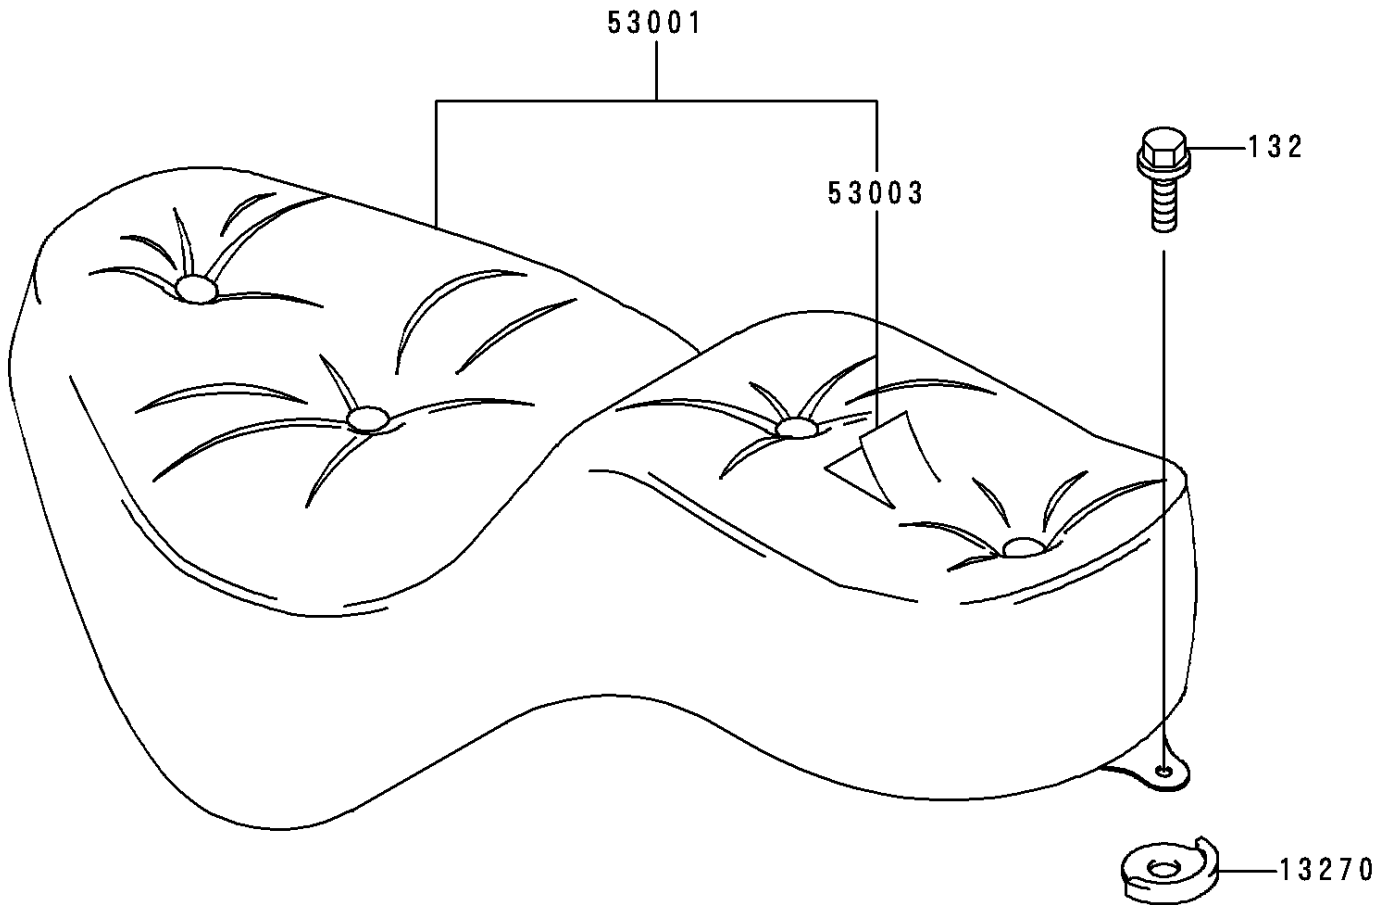

1996 Vulcan 800 PARTS DIAGRAM

Seat

F2510

1996 Vulcan 800 PARTS LIST

Seat

ITEM NAME	PART NUMBER	QUANTITY
BOLT-FLANGED-SMALL,6X14 (Ref # 132)	132E0614	1
PLATE,RR SEAT,FR (Ref # 13270)	13270-1484	1
SEAT-ASSY,DUAL,W/BAND,BLACK (Ref # 53001)	53001-1778-MA	1
LEATHER,SEAT,BLACK (Ref # 53003)	53003-1333-MA	1