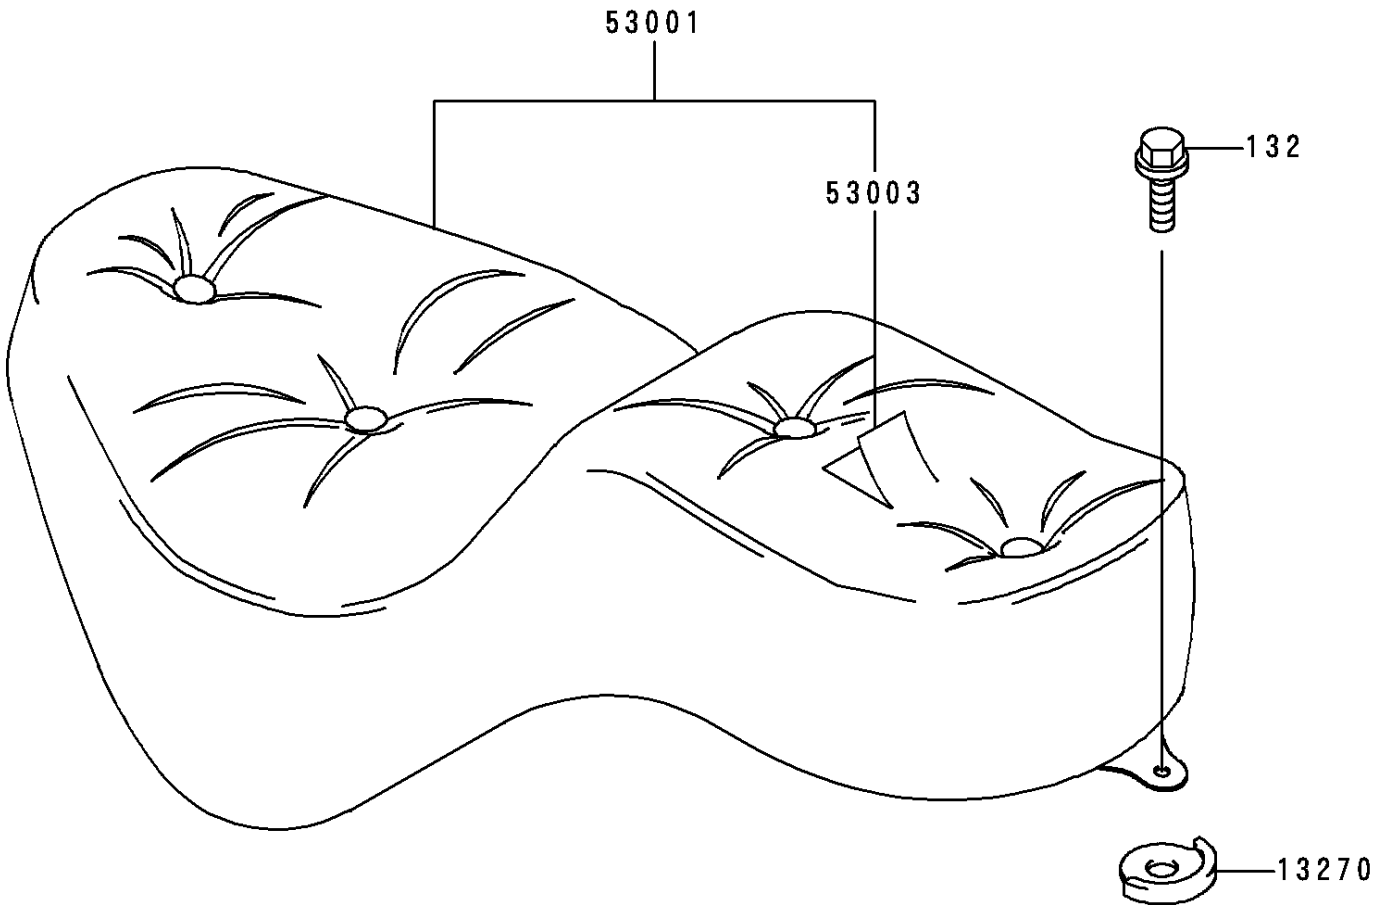

1997 Vulcan 800 PARTS DIAGRAM

Seat

F2510

1997 Vulcan 800 PARTS LIST

Seat

ITEM NAME	PART NUMBER	QUANTITY
BOLT-FLANGED-SMALL,6X14 (Ref # 132)	132E0614	1
PLATE,RR SEAT,FR (Ref # 13270)	13270-1484	1
SEAT-ASSY,DUAL,W/BAND,BLACK (Ref # 53001)	53001-1778-MA	1
LEATHER,SEAT,BLACK (Ref # 53003)	53003-1333-MA	1