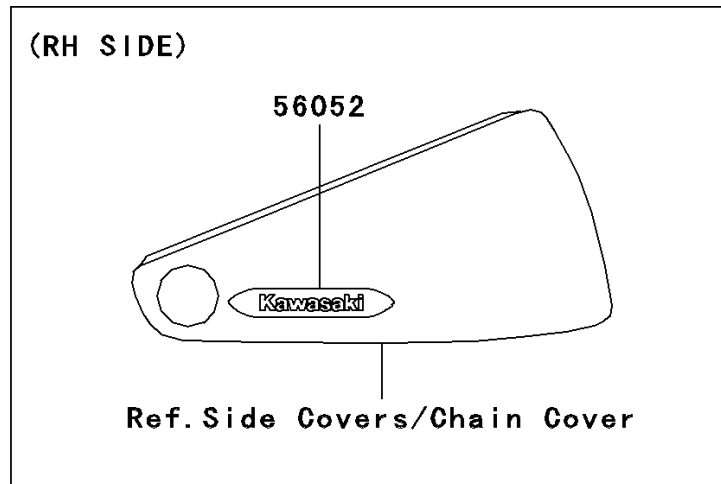

2008 Vulcan[®] 2000 Classic PARTS DIAGRAM

Decals(Silver)(Black)(H8F)

F2861

2008 Vulcan® 2000 Classic PARTS LIST

Decals(Silver)(Black)(H8F)

ITEM NAME	PART NUMBER	QUANTITY
MARK,SIDE COVER,RH,KAWASAKI (Ref # 56052)	56052-0234	1
MARK,FUEL TANK,LH (Ref # 56052A)	56052-0277	1
MARK,FUEL TANK,RH (Ref # 56052B)	56052-0278	1