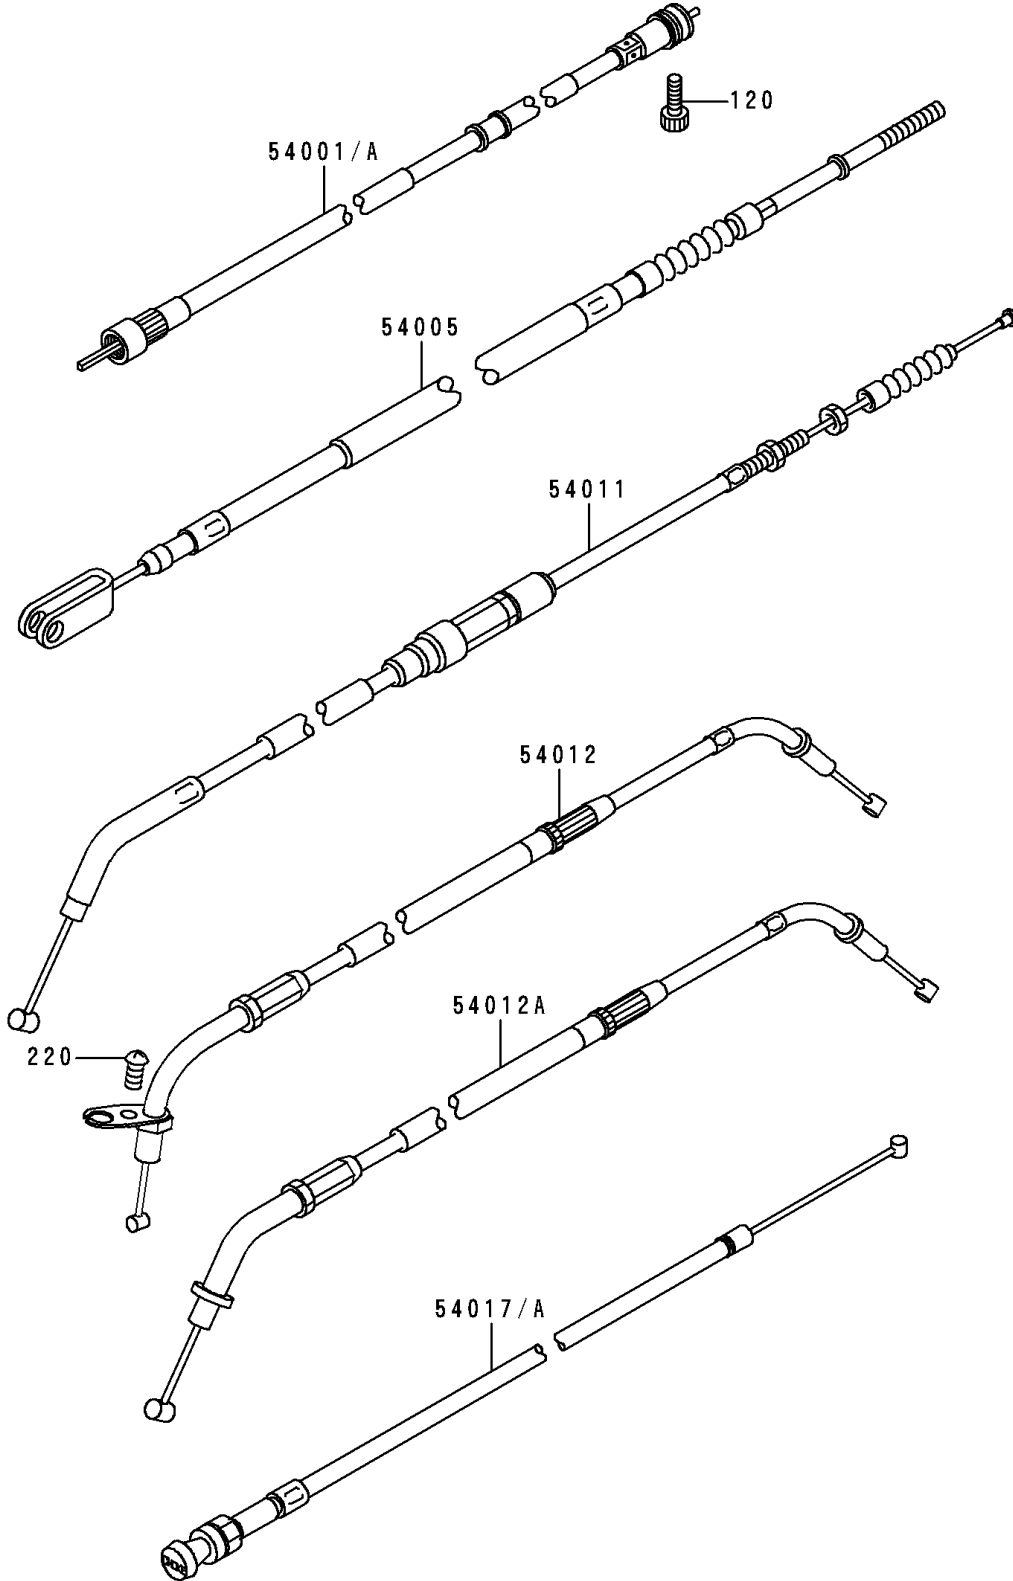

# 1995 Vulcan 800 PARTS DIAGRAM

Cables

F2540

# 1995 Vulcan 800 PARTS LIST

## Cables

ITEM NAME	PART NUMBER	QUANTITY
BOLT-SOCKET (Ref # 120)	120P0520	1
SCREW-PAN-CROS (Ref # 220)	220C0514	1
CABLE-SPEEDMETER (Ref # 54001)	54001-1206	1
CABLE-BRAKE (Ref # 54005)	54005-1182	1
CABLE-CLUTCH (Ref # 54011)	54011-1346	1
CABLE-THROTTLE,OPENING (Ref # 54012)	54012-1497	1
CABLE-THROTTLE,CLOSING (Ref # 54012A)	54012-1498	1
CABLE-STARTER (Ref # 54017)	54017-1167	1