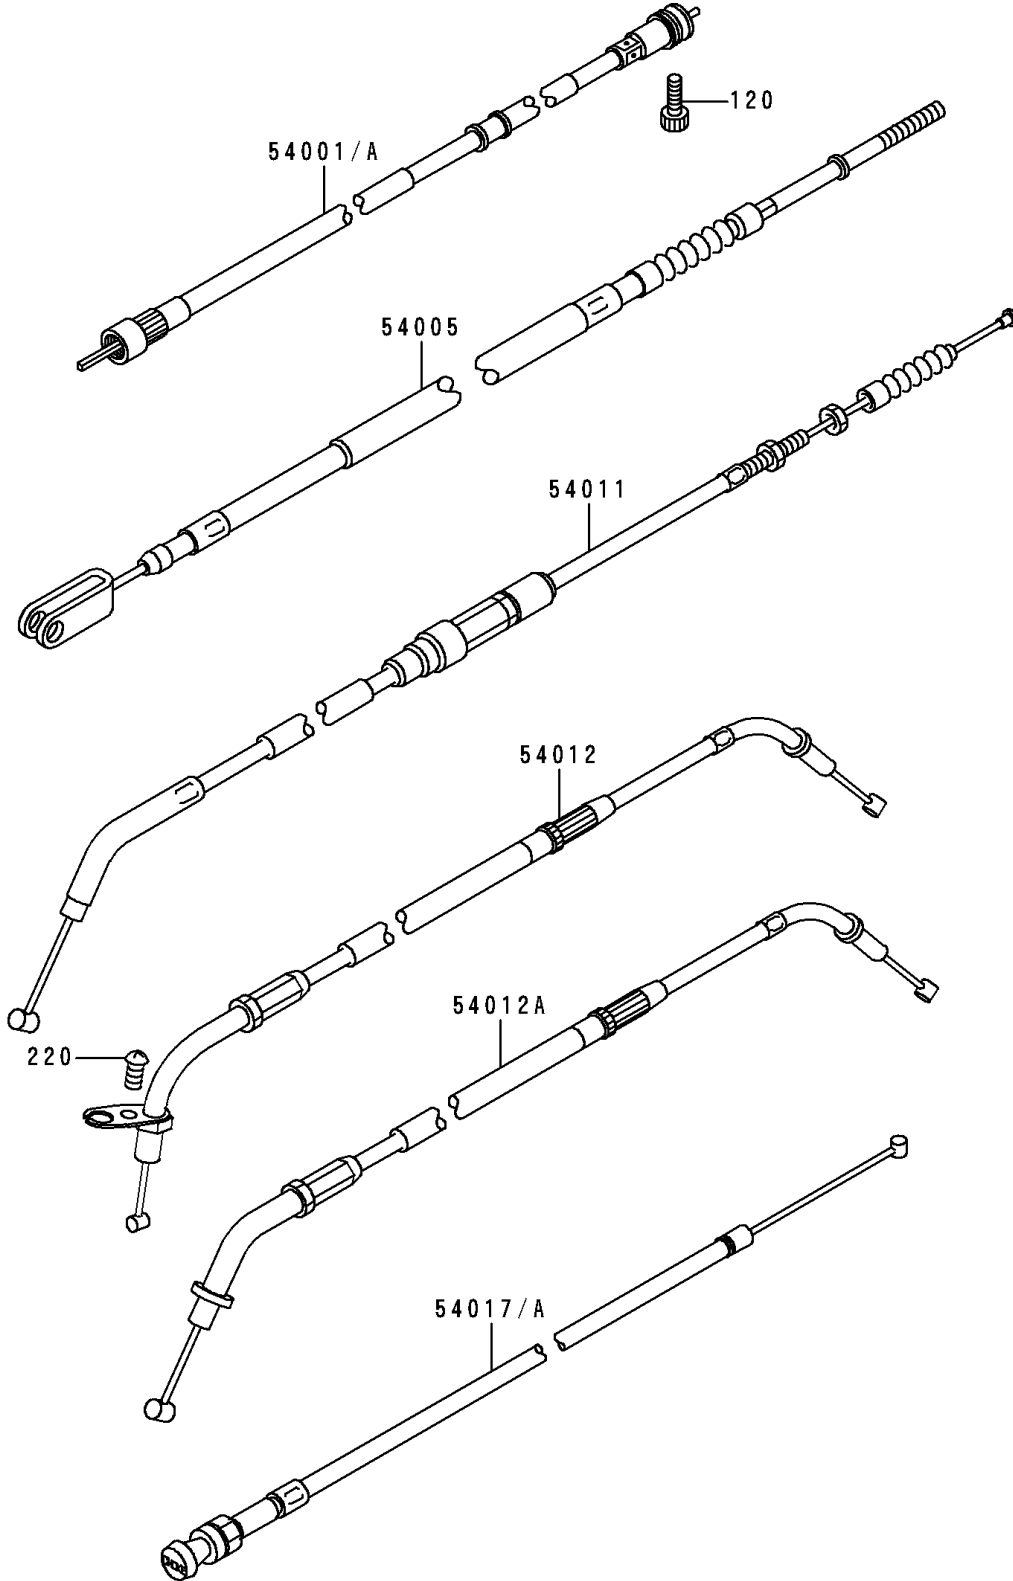

# 1996 Vulcan 800 PARTS DIAGRAM

Cables

F2540

# 1996 Vulcan 800 PARTS LIST

## Cables

ITEM NAME	PART NUMBER	QUANTITY
BOLT-SOCKET (Ref # 120)	120P0520	1
SCREW-PAN-CROS (Ref # 220)	220C0514	1
CABLE-SPEEDMETER (Ref # 54001)	54001-1206	1
CABLE-BRAKE (Ref # 54005)	54005-1182	1
CABLE-CLUTCH (Ref # 54011)	54011-1346	1
CABLE-THROTTLE,OPENING (Ref # 54012)	54012-1497	1
CABLE-THROTTLE,CLOSING (Ref # 54012A)	54012-1498	1
CABLE-STARTER (Ref # 54017)	54017-1167	1