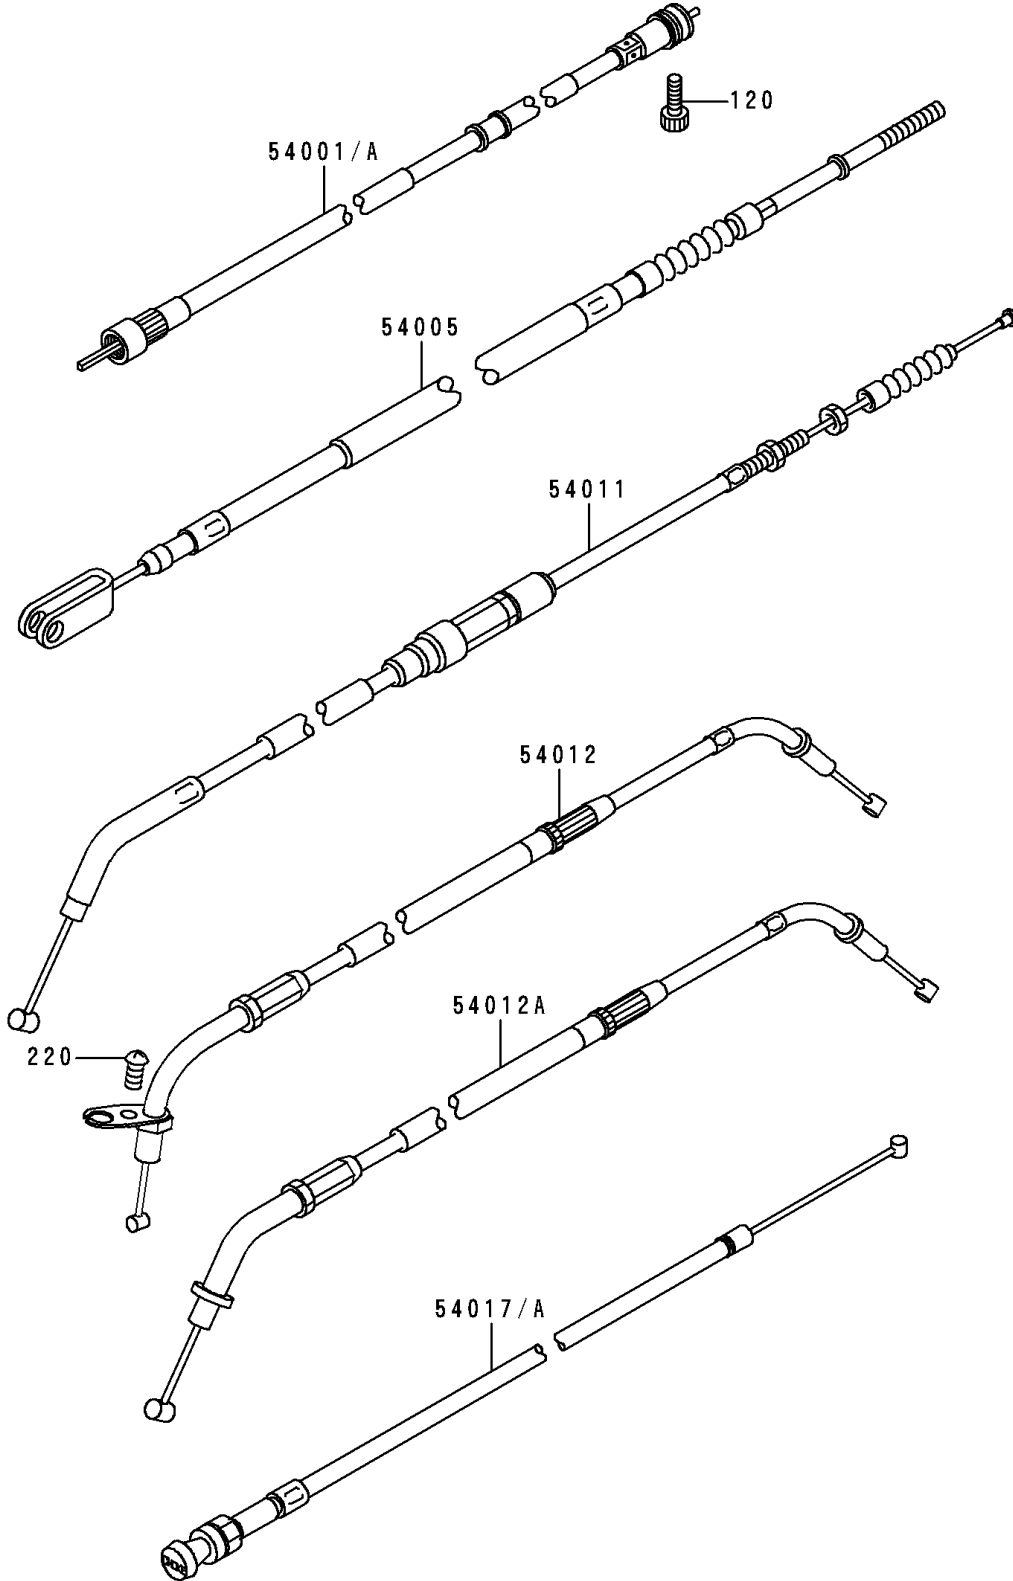

1999 Vulcan 800 PARTS DIAGRAM

Cables

F2540

1999 Vulcan 800 PARTS LIST

Cables

ITEM NAME	PART NUMBER	QUANTITY
BOLT-SOCKET (Ref # 120)	120P0520	1
SCREW-PAN-CROS (Ref # 220)	220C0514	1
CABLE-SPEEDMETER (Ref # 54001A)	54001-1219	1
CABLE-BRAKE (Ref # 54005)	54005-1182	1
CABLE-CLUTCH (Ref # 54011)	54011-1346	1
CABLE-THROTTLE,OPENING (Ref # 54012)	54012-1497	1
CABLE-THROTTLE,CLOSING (Ref # 54012A)	54012-1498	1
CABLE-STARTER (Ref # 54017A)	54017-1174	1