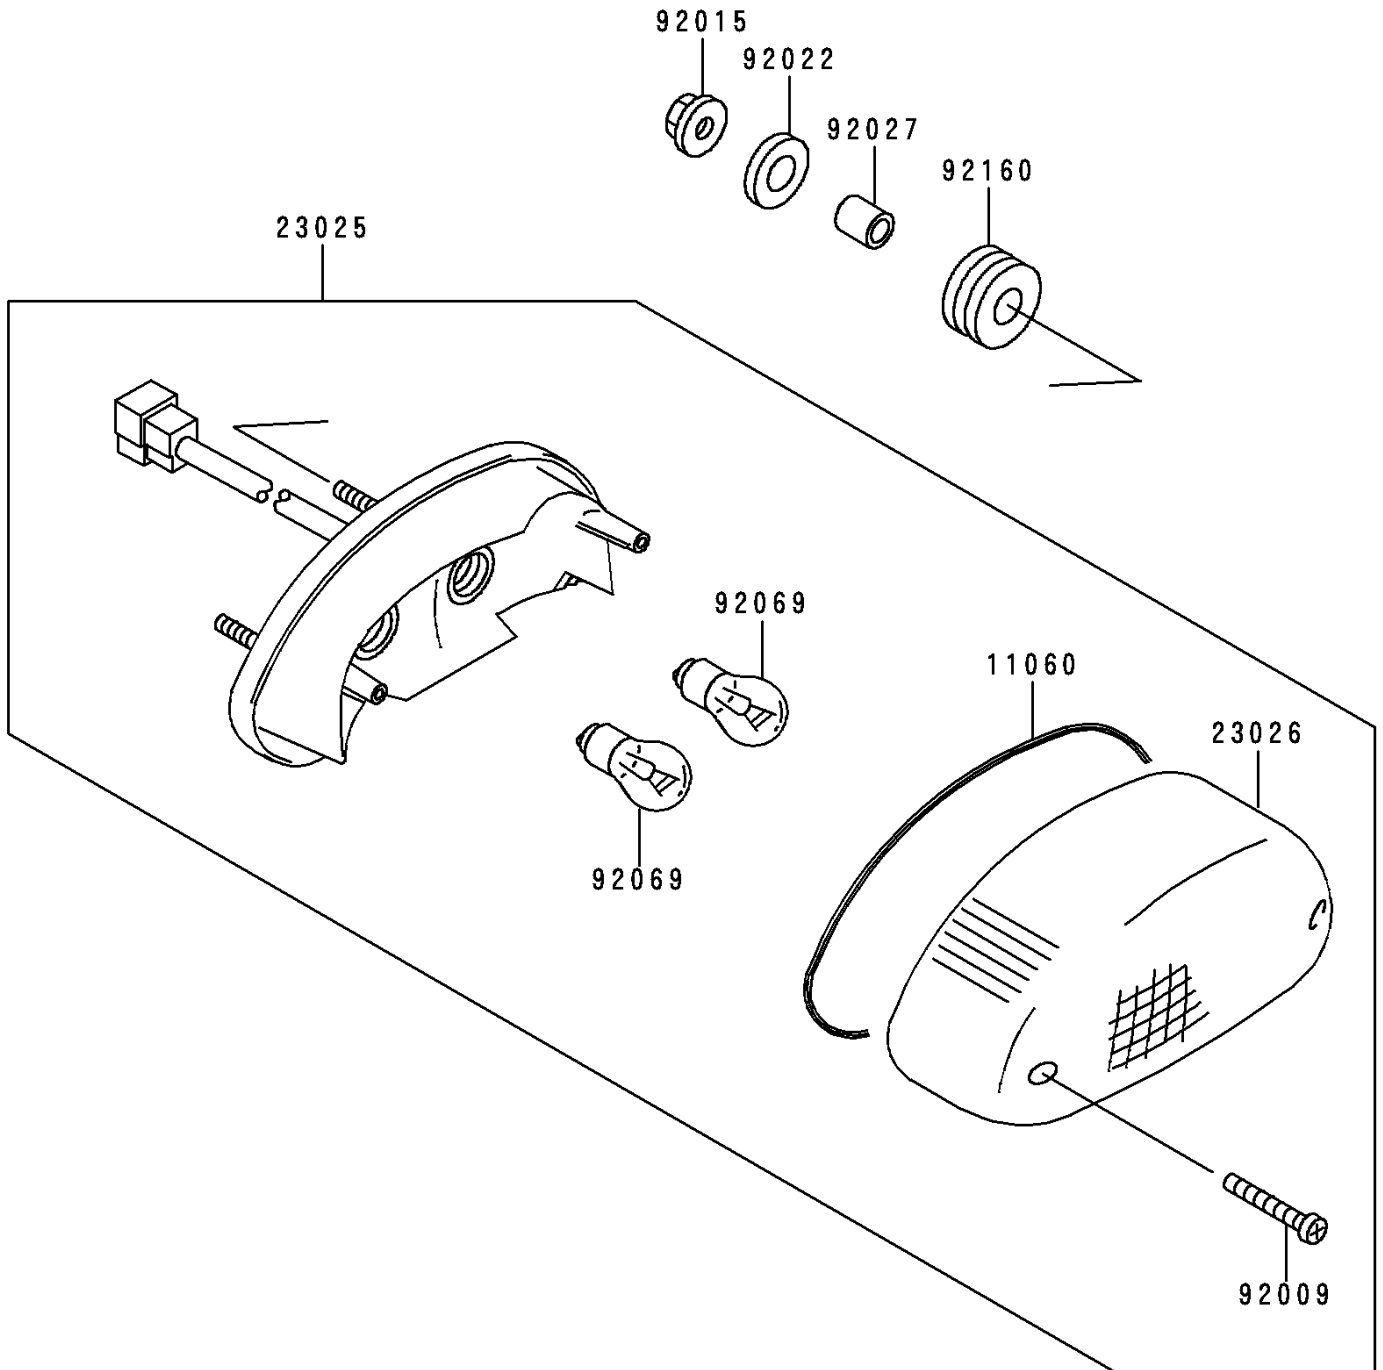

1995 Vulcan 800 PARTS DIAGRAM

Taillight(s)

F2720

1995 Vulcan 800 PARTS LIST

Taillight(s)

ITEM NAME	PART NUMBER	QUANTITY
GASKET, TAIL LAMP LENS (Ref # 11060)	11060-1267	1
LAMP-TAIL (Ref # 23025)	23025-1247	1
LENS, TAIL LAMP (Ref # 23026)	23026-1134	1
SCREW, TAPPING, 4X20 (Ref # 92009)	92009-1378	2
NUT, FLANGED, 6MM (Ref # 92015)	92015-1367	3
WASHER, 6.5X20X1.6 (Ref # 92022)	92022-1557	3
COLLAR, 6.8X10X12 (Ref # 92027)	92027-162	3
BULB, 12V 27/8W (Ref # 92069)	92069-059	2
DAMPER (Ref # 92160)	92160-1162	3