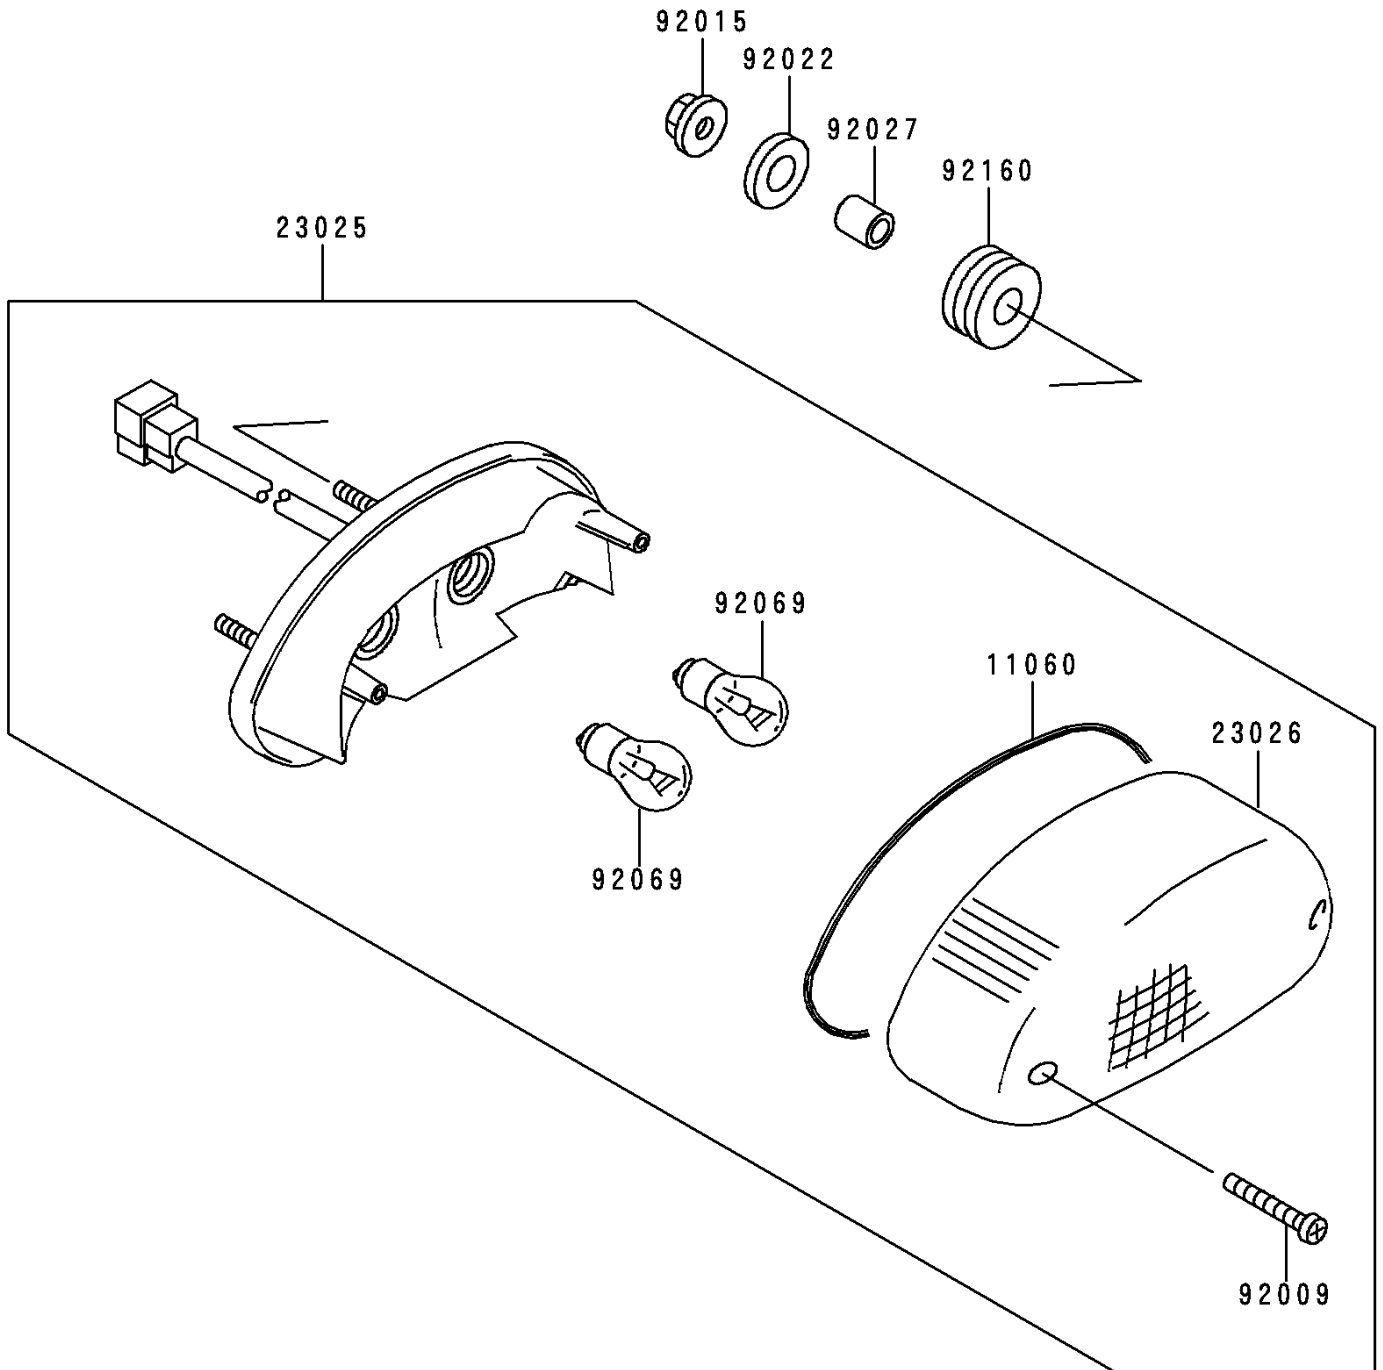

1996 Vulcan 800 PARTS DIAGRAM

Taillight(s)

F2720

1996 Vulcan 800 PARTS LIST

Taillight(s)

ITEM NAME	PART NUMBER	QUANTITY
GASKET, TAIL LAMP LENS (Ref # 11060)	11060-1267	1
LAMP-TAIL (Ref # 23025)	23025-1247	1
LENS, TAIL LAMP (Ref # 23026)	23026-1134	1
SCREW, TAPPING, 4X20 (Ref # 92009)	92009-1378	2
NUT, FLANGED, 6MM (Ref # 92015)	92015-1367	3
WASHER, 6.5X20X1.6 (Ref # 92022)	92022-1557	3
COLLAR, 6.8X10X12 (Ref # 92027)	92027-162	3
BULB, 12V 27/8W (Ref # 92069)	92069-059	2
DAMPER (Ref # 92160)	92160-1162	3