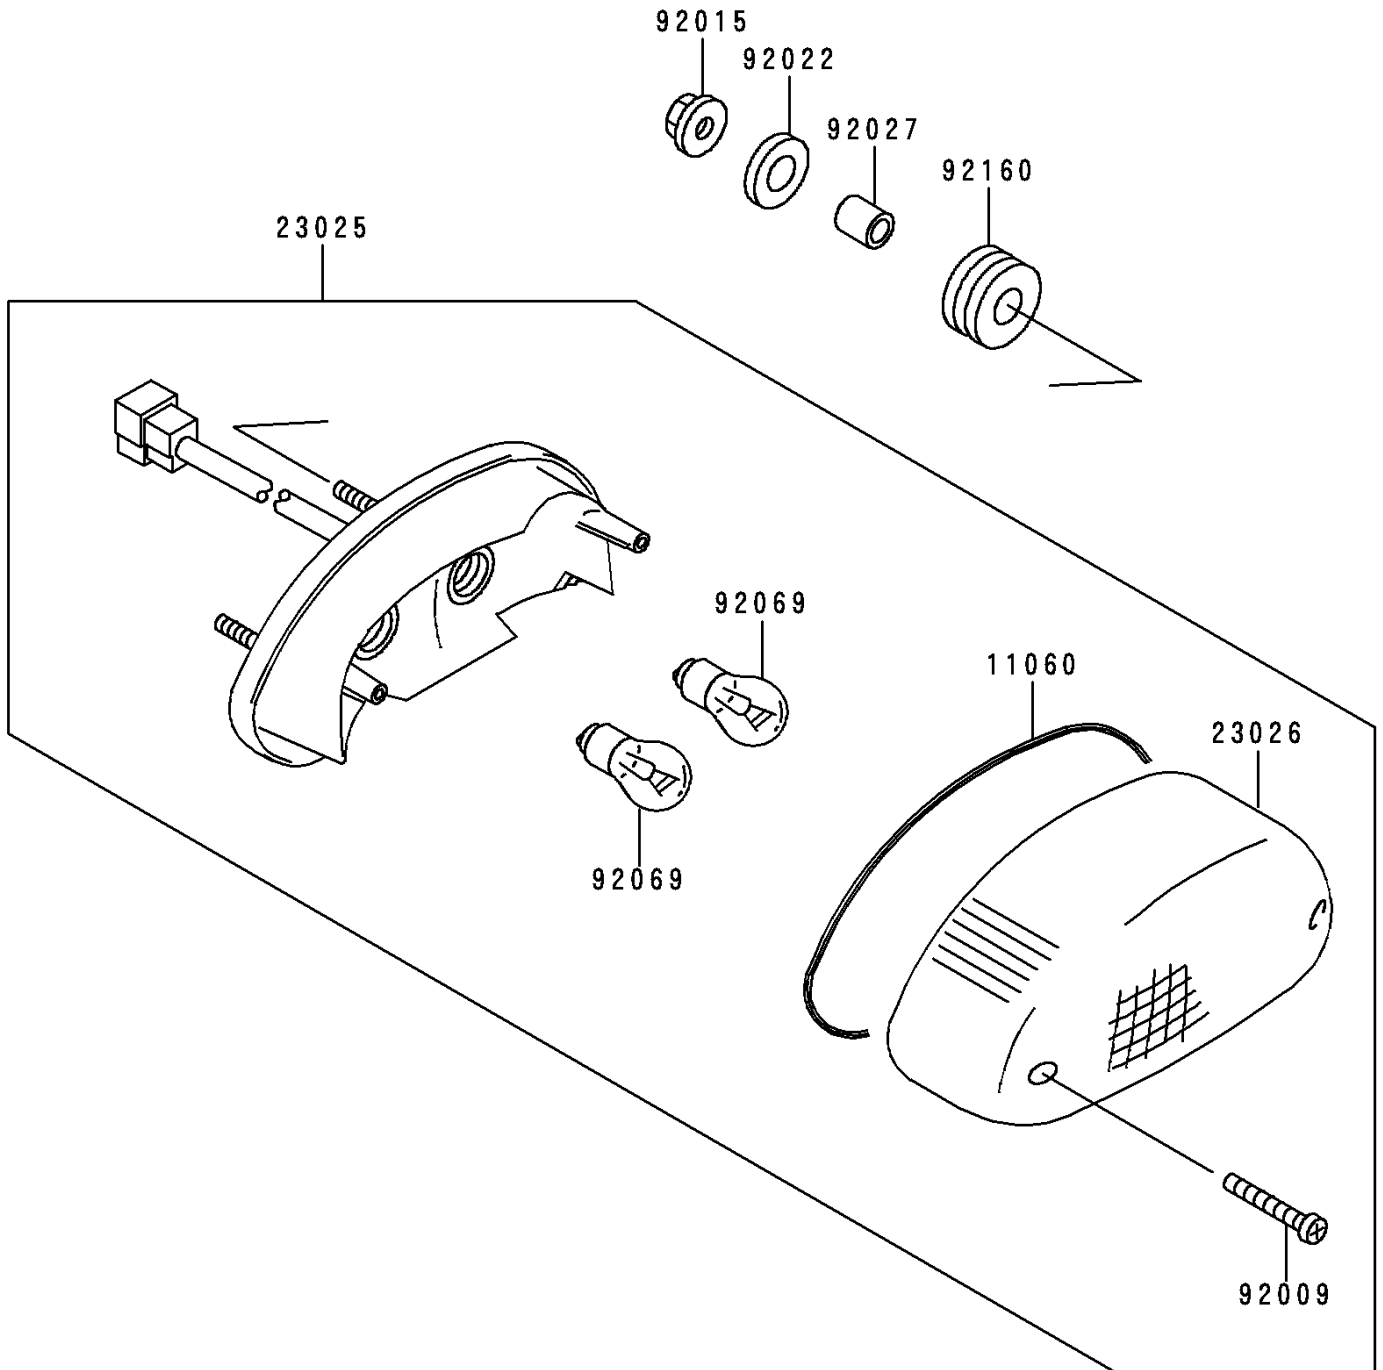

1997 Vulcan 800 PARTS DIAGRAM

Taillight(s)

F2720

1997 Vulcan 800 PARTS LIST

Taillight(s)

ITEM NAME	PART NUMBER	QUANTITY
GASKET, TAIL LAMP LENS (Ref # 11060)	11060-1267	1
LAMP-TAIL (Ref # 23025)	23025-1247	1
LENS, TAIL LAMP (Ref # 23026)	23026-1134	1
SCREW, TAPPING, 4X20 (Ref # 92009)	92009-1378	2
NUT, FLANGED, 6MM (Ref # 92015)	92015-1367	3
WASHER, 6.5X20X1.6 (Ref # 92022)	92022-1557	3
COLLAR, 6.8X10X12 (Ref # 92027)	92027-162	3
BULB, 12V 27/8W (Ref # 92069)	92069-059	2
DAMPER (Ref # 92160)	92160-1162	3