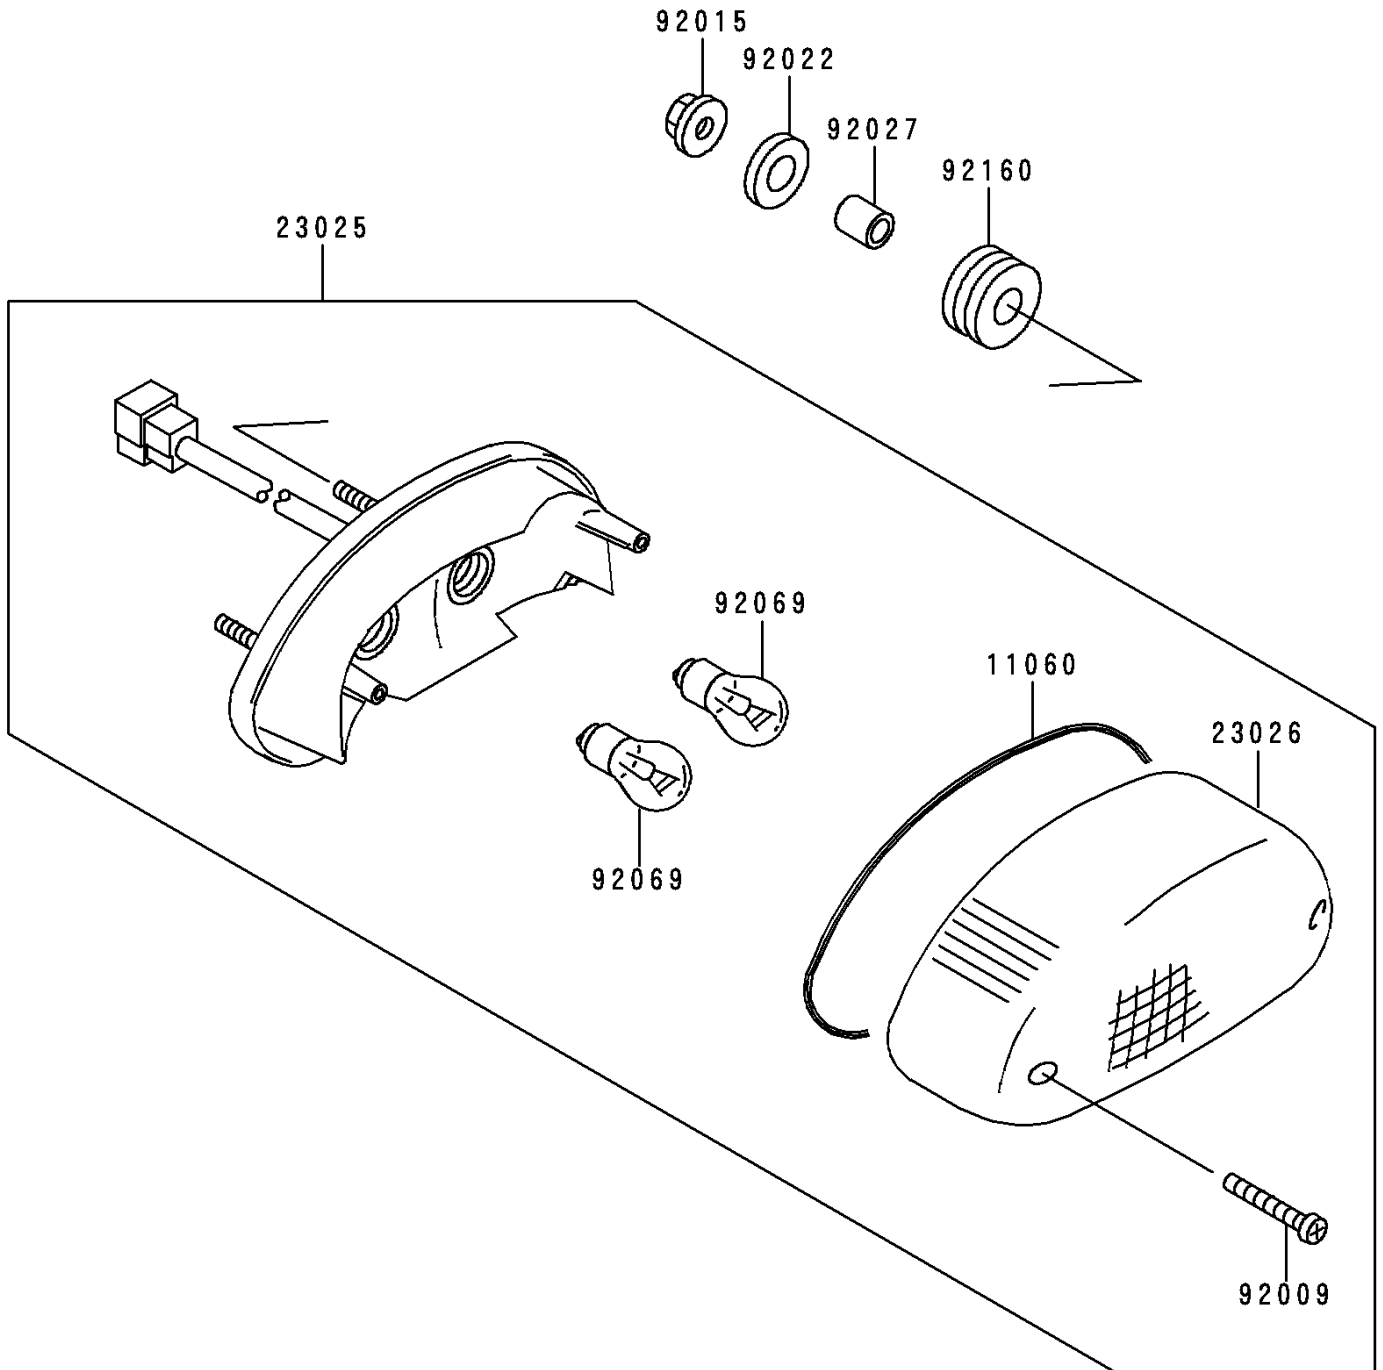

1998 Vulcan 800 PARTS DIAGRAM

Taillight(s)

F2720

1998 Vulcan 800 PARTS LIST

Taillight(s)

ITEM NAME	PART NUMBER	QUANTITY
GASKET, TAIL LAMP LENS (Ref # 11060)	11060-1267	1
LAMP-TAIL (Ref # 23025)	23025-1247	1
LENS, TAIL LAMP (Ref # 23026)	23026-1134	1
SCREW, TAPPING, 4X20 (Ref # 92009)	92009-1378	2
NUT, FLANGED, 6MM (Ref # 92015)	92015-1367	3
WASHER, 6.5X20X1.6 (Ref # 92022)	92022-1557	3
COLLAR, 6.8X10X12 (Ref # 92027)	92027-162	3
BULB, 12V 27/8W (Ref # 92069)	92069-059	2
DAMPER (Ref # 92160)	92160-1162	3