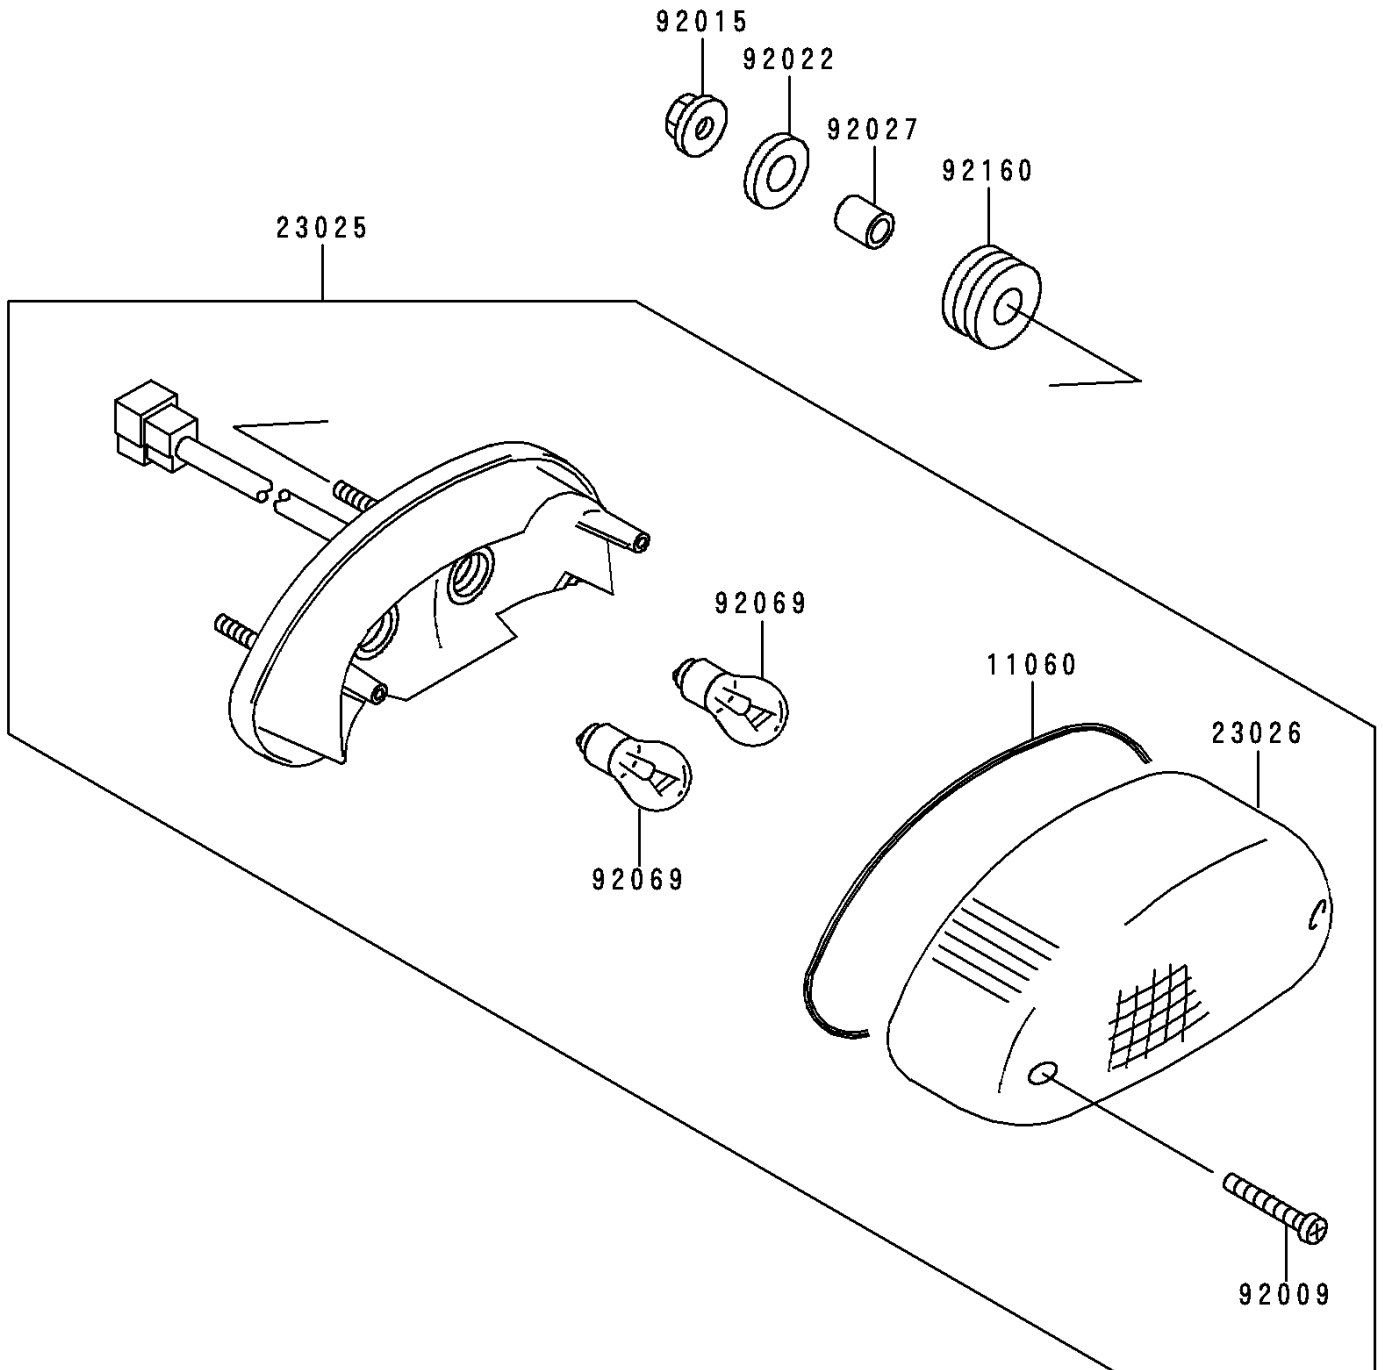

1999 Vulcan 800 PARTS DIAGRAM

Taillight(s)

F2720

1999 Vulcan 800 PARTS LIST

Taillight(s)

ITEM NAME	PART NUMBER	QUANTITY
GASKET,TAIL LAMP LENS (Ref # 11060)	11060-1267	1
LAMP-TAIL (Ref # 23025)	23025-1247	1
LENS,TAIL LAMP (Ref # 23026)	23026-1134	1
SCREW,TAPPING,4X20 (Ref # 92009)	92009-1378	2
NUT,FLANGED,6MM (Ref # 92015)	92015-1367	3
WASHER,6.5X20X1.6 (Ref # 92022)	92022-1557	3
COLLAR,6.8X10X12 (Ref # 92027)	92027-162	3
BULB,12V 27/8W (Ref # 92069)	92069-059	2
DAMPER (Ref # 92160)	92160-1162	3