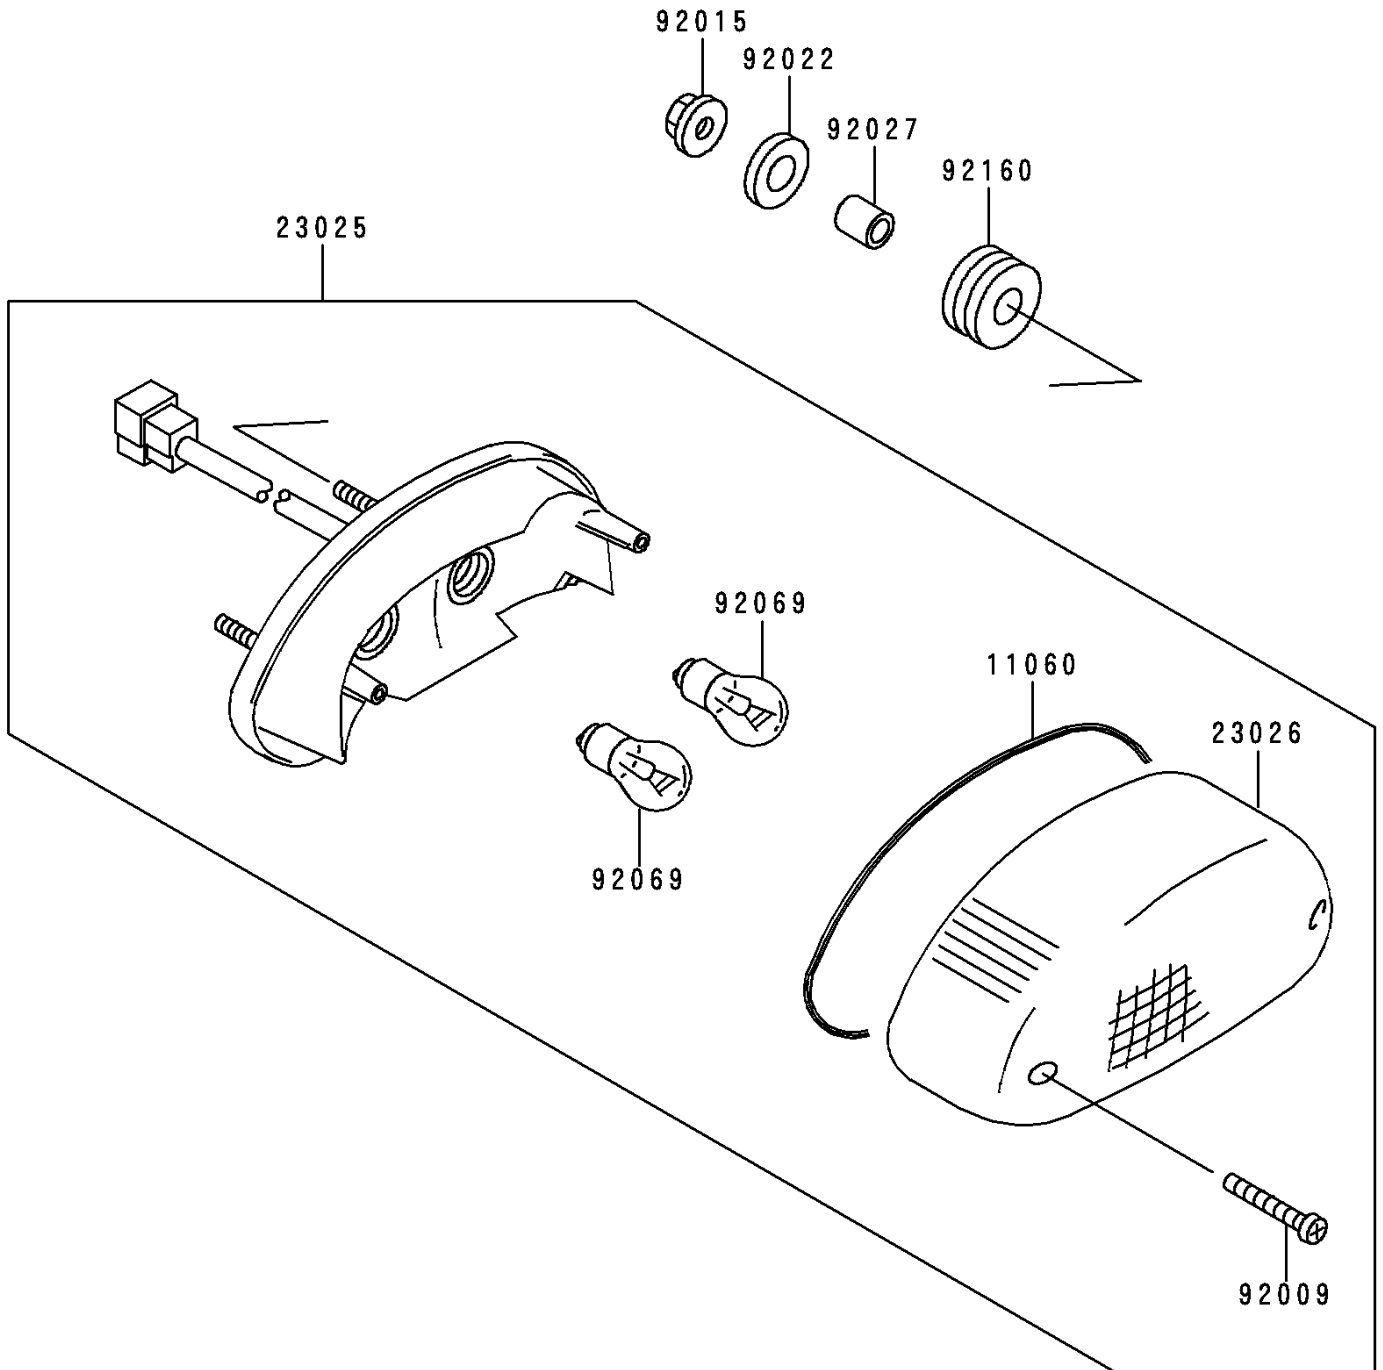

# 1999 Vulcan 800 PARTS DIAGRAM

Taillight(s)

F2720

## 1999 Vulcan 800 PARTS LIST

### Taillight(s)

ITEM NAME	PART NUMBER	QUANTITY
GASKET,TAIL LAMP LENS (Ref # 11060)	11060-1267	1
LAMP-TAIL (Ref # 23025)	23025-1247	1
LENS,TAIL LAMP (Ref # 23026)	23026-1134	1
SCREW,TAPPING,4X20 (Ref # 92009)	92009-1378	2
NUT,FLANGED,6MM (Ref # 92015)	92015-1367	3
WASHER,6.5X20X1.6 (Ref # 92022)	92022-1557	3
COLLAR,6.8X10X12 (Ref # 92027)	92027-162	3
BULB,12V 27/8W (Ref # 92069)	92069-059	2
DAMPER (Ref # 92160)	92160-1162	3