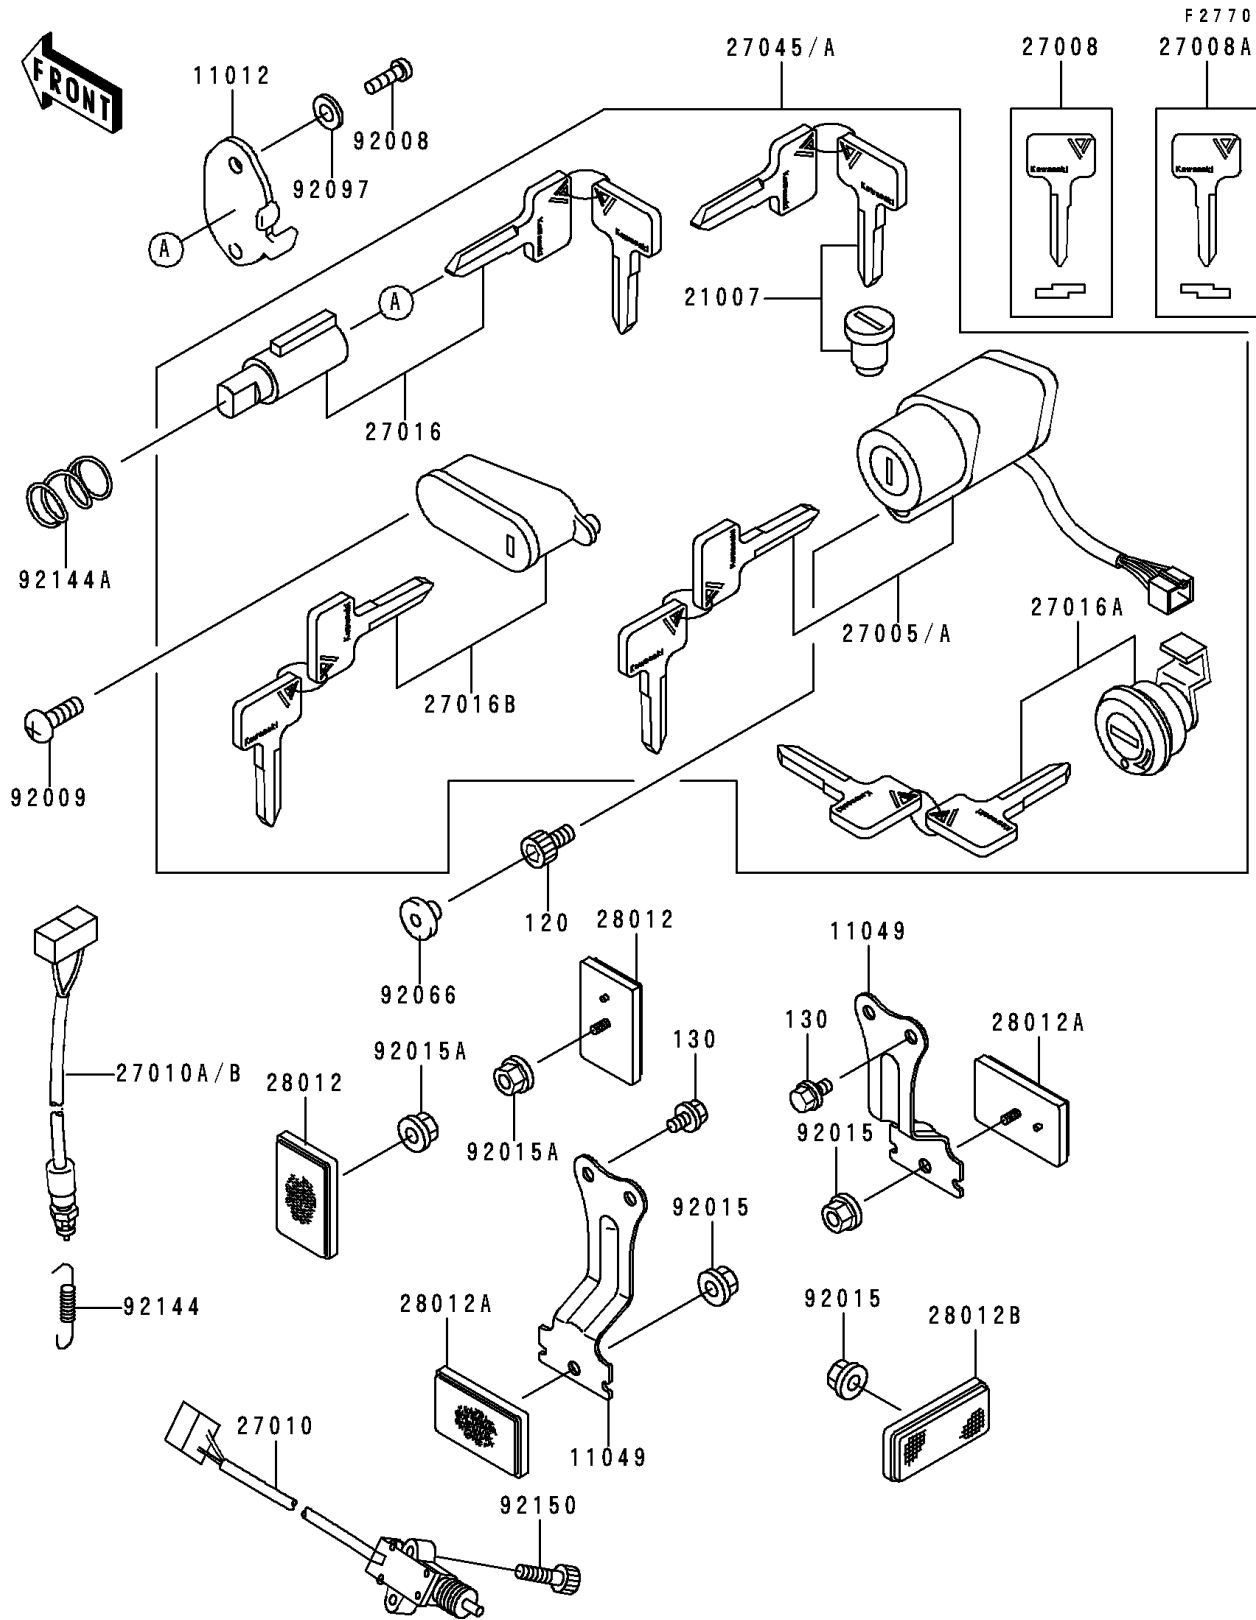

1995 Vulcan 800 PARTS DIAGRAM

Ignition Switch/Locks/Reflectors

1995 Vulcan 800 PARTS LIST

Ignition Switch/Locks/Reflectors

ITEM NAME	PART NUMBER	QUANTITY
BOLT-SOCKET (Ref # 120)	120P0512	1
BOLT-FLANGED (Ref # 130)	130J0508	4
CAP,STEERING LOCK (Ref # 11012)	11012-1586	1
BRACKET,REFLECTOR (Ref # 11049)	11049-1146	2
ROTOR,LOCK,TANK CAP (Ref # 21007)	21007-5024	1
SWITCH-ASSY-IGNITION (Ref # 27005)	27005-1188	1
KEY-LOCK,BLANK,#A (Ref # 27008)	27008-1138	1
KEY-LOCK,BLANK,#B (Ref # 27008A)	27008-1139	1
SWITCH,SIDE STAND (Ref # 27010)	27010-1352	1
SWITCH,REAR BRAKE (Ref # 27010A)	27010-1353	1
LOCK-ASSY,STEERING (Ref # 27016)	27016-5131	1
LOCK-ASSY,LID (Ref # 27016A)	27016-5225	2
LOCK-ASSY,HELMET (Ref # 27016B)	27016-5226	1
SWITCH-ASSY (Ref # 27045)	27045-5007	1
REFLECTOR-REFLEX,FR (Ref # 28012)	28012-1009	2
REFLECTOR-REFLEX,RR (Ref # 28012A)	28012-1051	2
REFLECTOR-REFLEX (Ref # 28012B)	28012-1077	1
SCREW,3.51MM (Ref # 92008)	92008-007	1
SCREW,5X14 (Ref # 92009)	92009-1341	1
NUT,FLANGED,5MM (Ref # 92015)	92015-1259	3
NUT,FLANGED,5MM (Ref # 92015A)	92015-1656	2
PLUG (Ref # 92066)	92066-1435	1
WASHER,WAVE (Ref # 92097)	92097-003	1
SPRING,REAR BRAKE SWITCH (Ref # 92144)	92144-1141	1
SPRING,STEERING LOCK (Ref # 92144A)	92144-1222	1
BOLT,SOCKET,5X22 (Ref # 92150)	92150-1491	2