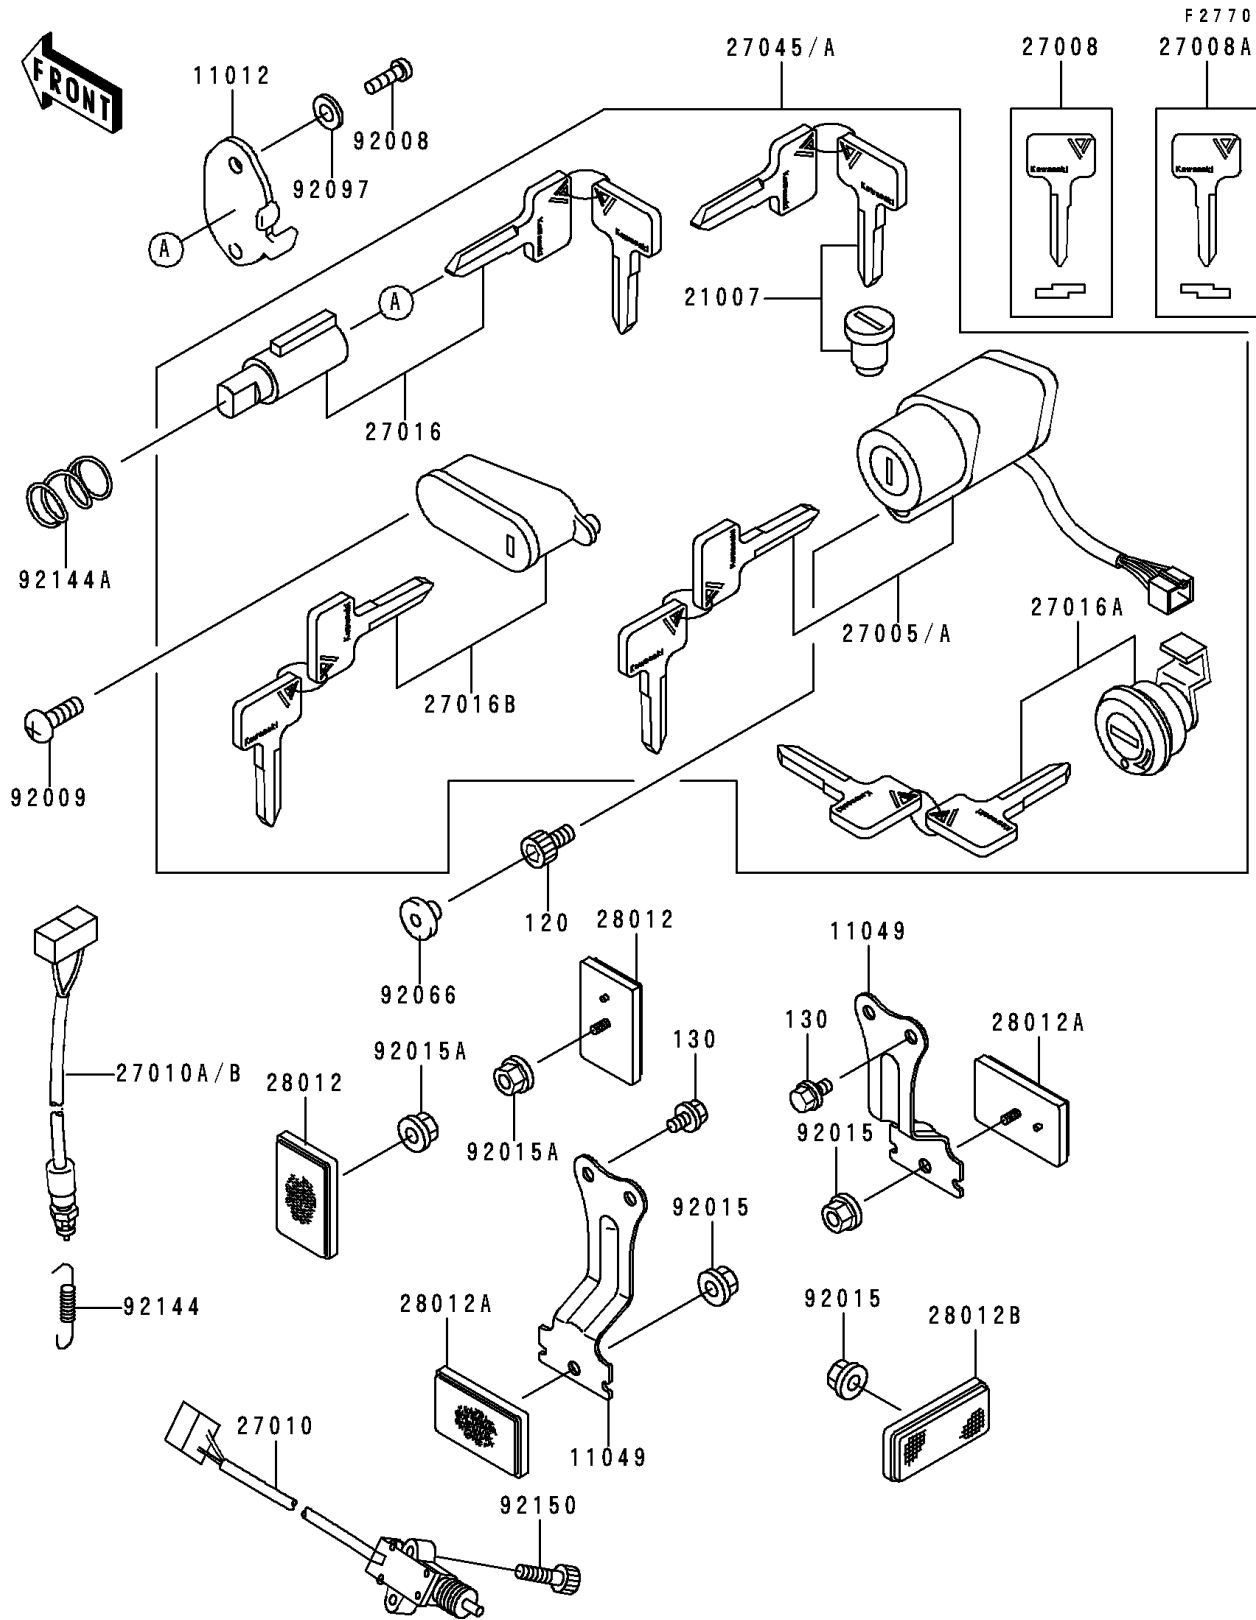

1996 Vulcan 800 PARTS DIAGRAM

Ignition Switch/Locks/Reflectors

1996 Vulcan 800 PARTS LIST

Ignition Switch/Locks/Reflectors

ITEM NAME	PART NUMBER	QUANTITY
BOLT-SOCKET (Ref # 120)	120P0512	1
BOLT-FLANGED (Ref # 130)	130J0508	4
CAP,STEERING LOCK (Ref # 11012)	11012-1586	1
BRACKET,REFLECTOR (Ref # 11049)	11049-1146	2
ROTOR,LOCK,TANK CAP (Ref # 21007)	21007-5024	1
SWITCH-ASSY-IGNITION (Ref # 27005)	27005-1188	1
KEY-LOCK,BLANK,#A (Ref # 27008)	27008-1138	1
KEY-LOCK,BLANK,#B (Ref # 27008A)	27008-1139	1
SWITCH,SIDE STAND (Ref # 27010)	27010-1352	1
SWITCH,REAR BRAKE (Ref # 27010A)	27010-1353	1
LOCK-ASSY,STEERING (Ref # 27016)	27016-5131	1
LOCK-ASSY,LID (Ref # 27016A)	27016-5225	2
LOCK-ASSY,HELMET (Ref # 27016B)	27016-5226	1
SWITCH-ASSY (Ref # 27045)	27045-5007	1
REFLECTOR-REFLEX,FR (Ref # 28012)	28012-1009	2
REFLECTOR-REFLEX,RR (Ref # 28012A)	28012-1051	2
REFLECTOR-REFLEX (Ref # 28012B)	28012-1077	1
SCREW,3.51MM (Ref # 92008)	92008-007	1
SCREW,5X14 (Ref # 92009)	92009-1341	1
NUT,FLANGED,5MM (Ref # 92015)	92015-1259	3
NUT,FLANGED,5MM (Ref # 92015A)	92015-1656	2
PLUG (Ref # 92066)	92066-1435	1
WASHER,WAVE (Ref # 92097)	92097-003	1
SPRING,REAR BRAKE SWITCH (Ref # 92144)	92144-1141	1
SPRING,STEERING LOCK (Ref # 92144A)	92144-1222	1
BOLT,SOCKET,5X22 (Ref # 92150)	92150-1491	2