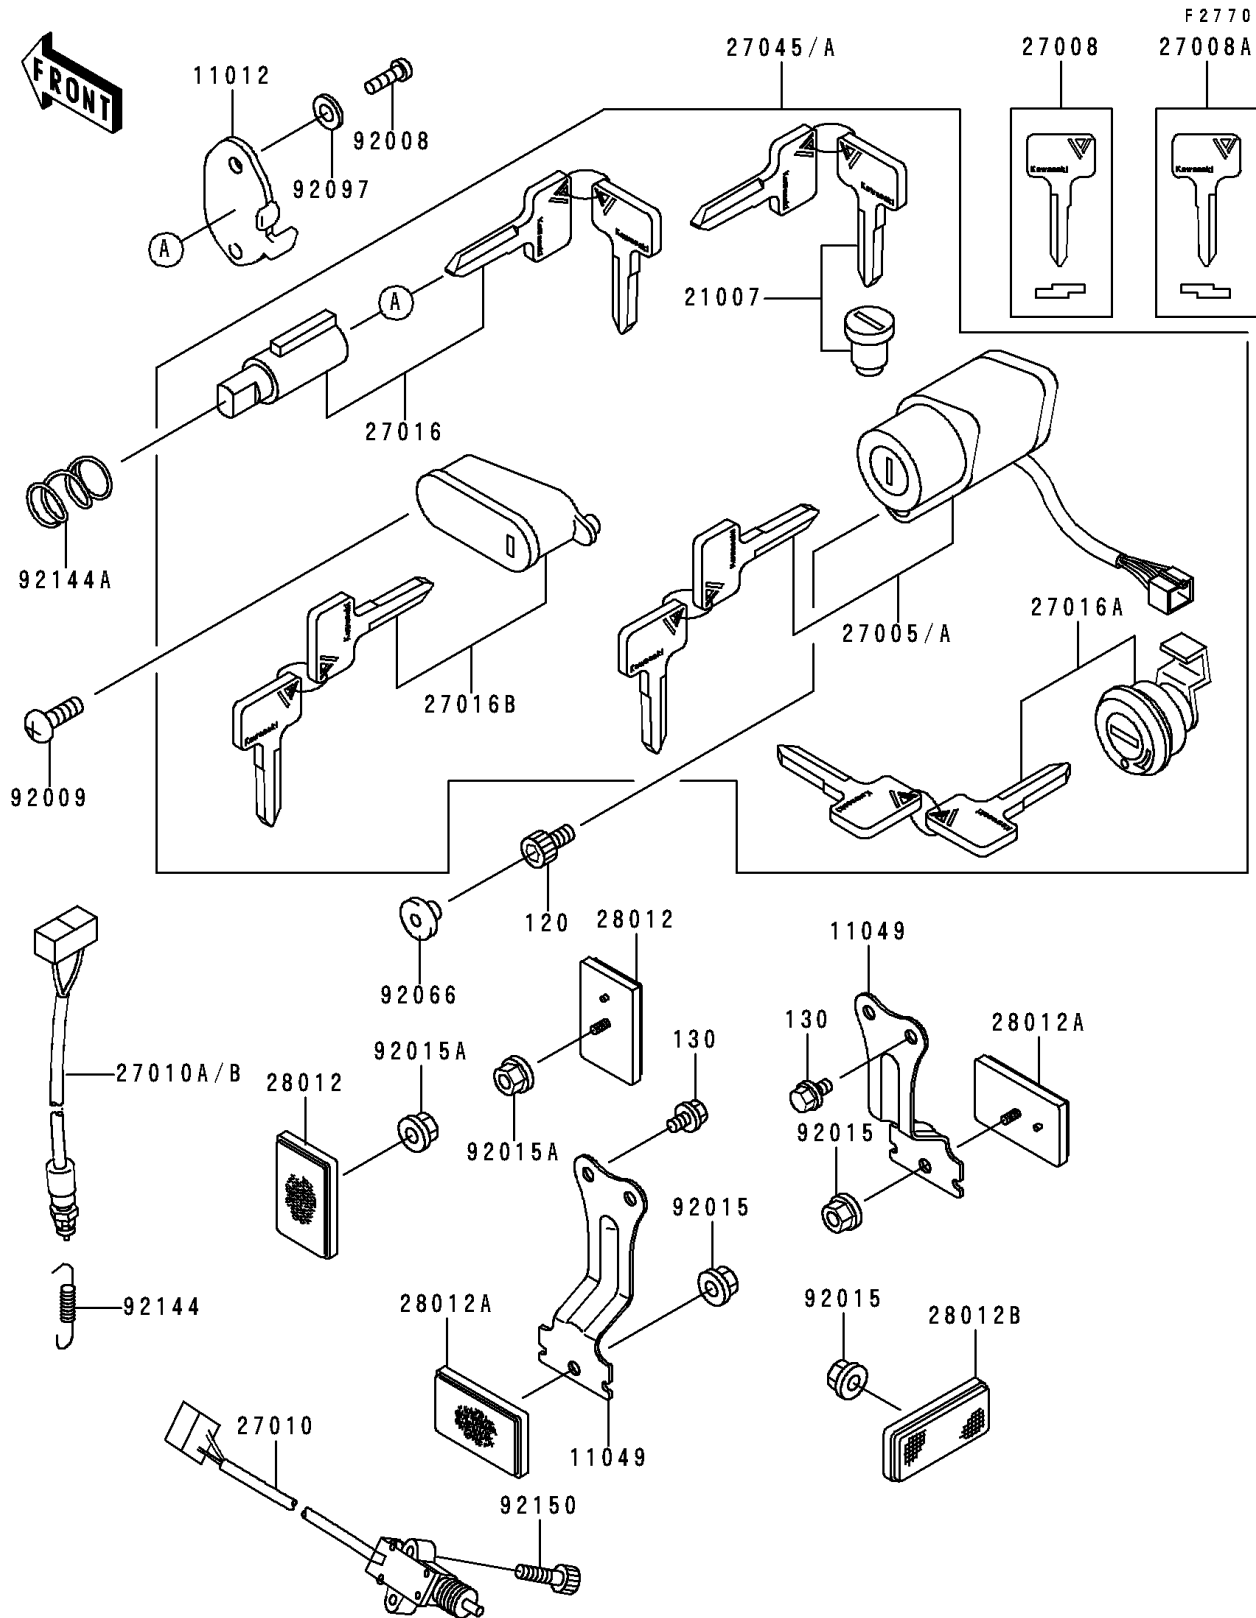

# 1997 Vulcan 800 PARTS DIAGRAM

Ignition Switch/Locks/Reflectors

# 1997 Vulcan 800 PARTS LIST

## Ignition Switch/Locks/Reflectors

ITEM NAME	PART NUMBER	QUANTITY
BOLT-SOCKET (Ref # 120)	120P0512	1
BOLT-FLANGED (Ref # 130)	130J0508	4
CAP,STEERING LOCK (Ref # 11012)	11012-1586	1
BRACKET,REFLECTOR (Ref # 11049)	11049-1146	2
ROTOR,LOCK,TANK CAP (Ref # 21007)	21007-5024	1
SWITCH-ASSY-IGNITION (Ref # 27005)	27005-1188	1
KEY-LOCK,BLANK,#A (Ref # 27008)	27008-1138	1
KEY-LOCK,BLANK,#B (Ref # 27008A)	27008-1139	1
SWITCH,SIDE STAND (Ref # 27010)	27010-1352	1
SWITCH,REAR BRAKE (Ref # 27010B)	27010-1370	1
LOCK-ASSY,STEERING (Ref # 27016)	27016-5131	1
LOCK-ASSY,LID (Ref # 27016A)	27016-5225	2
LOCK-ASSY,HELMET (Ref # 27016B)	27016-5226	1
SWITCH-ASSY (Ref # 27045)	27045-5007	1
REFLECTOR-REFLEX,FR (Ref # 28012)	28012-1009	2
REFLECTOR-REFLEX,RR (Ref # 28012A)	28012-1051	2
REFLECTOR-REFLEX (Ref # 28012B)	28012-1077	1
SCREW,3.51MM (Ref # 92008)	92008-007	1
SCREW,5X14 (Ref # 92009)	92009-1341	1
NUT,FLANGED,5MM (Ref # 92015)	92015-1259	3
NUT,FLANGED,5MM (Ref # 92015A)	92015-1656	2
PLUG (Ref # 92066)	92066-1435	1
WASHER,WAVE (Ref # 92097)	92097-003	1
SPRING,REAR BRAKE SWITCH (Ref # 92144)	92144-1141	1
SPRING,STEERING LOCK (Ref # 92144A)	92144-1222	1
BOLT,SOCKET,5X22 (Ref # 92150)	92150-1491	2