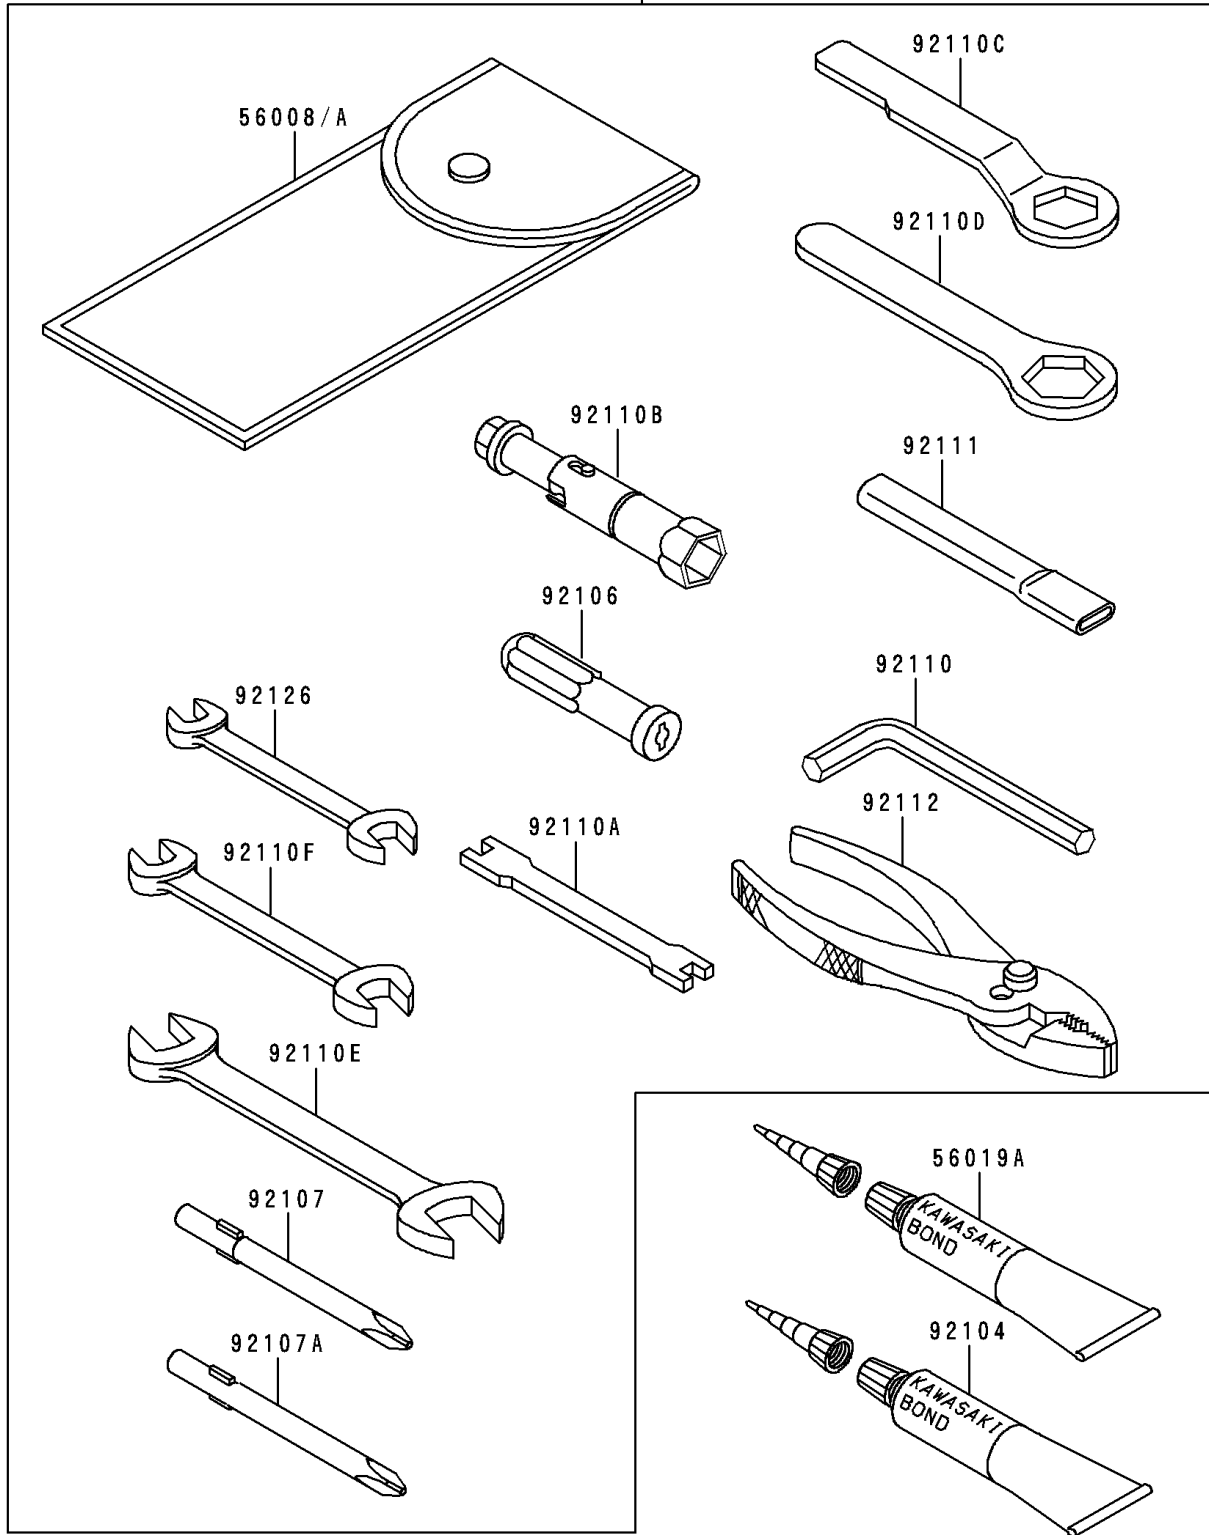

1995 Vulcan 800 PARTS DIAGRAM

Owner's Tools

56007/A

F2810

1995 Vulcan 800 PARTS LIST

Owner's Tools

ITEM NAME	PART NUMBER	QUANTITY
TOOL-KIT (Ref # 56007)	56007-1396	1
BAG,TOOL (Ref # 56008)	56008-006	1
THREE BOND TB1211,HT/RS,WHITE (Ref # 56019A)	56019-120	1
GASKET-LIQUID,TUBE,100G,BLACK (Ref # 92104)	92104-1003	1
GRIP-SCREW DRIVER (Ref # 92106)	92106-1001	1
TOOL-DRIVER,#3PHILLIPS (Ref # 92107)	92107-005	1
TOOL-DRIVER,#2PHILLIPS (Ref # 92107A)	92107-1053	1
TOOL-WRENCH,ALLEN,5MM (Ref # 92110)	92110-1015	1
TOOL-WRENCH,SPOKE (Ref # 92110A)	92110-1016	1
TOOL-WRENCH,BOX,16MM (Ref # 92110B)	92110-1132	1
TOOL-WRENCH,BOX END,22MM (Ref # 92110C)	92110-1148	1
TOOL-WRENCH,BOX END,19MM (Ref # 92110D)	92110-1151	1
TOOL-WRENCH,OPEN END,10X12 (Ref # 92110E)	92110-1152	1
TOOL-WRENCH,OPEN END,14X17 (Ref # 92110F)	92110-1153	1
TOOL-BAR,BOX END WRENCH (Ref # 92111)	92111-1051	1
TOOL-PLIERS (Ref # 92112)	92112-003	1
TOOL-WRENCH,OPEN END,8X10 (Ref # 92126)	92126-001	1