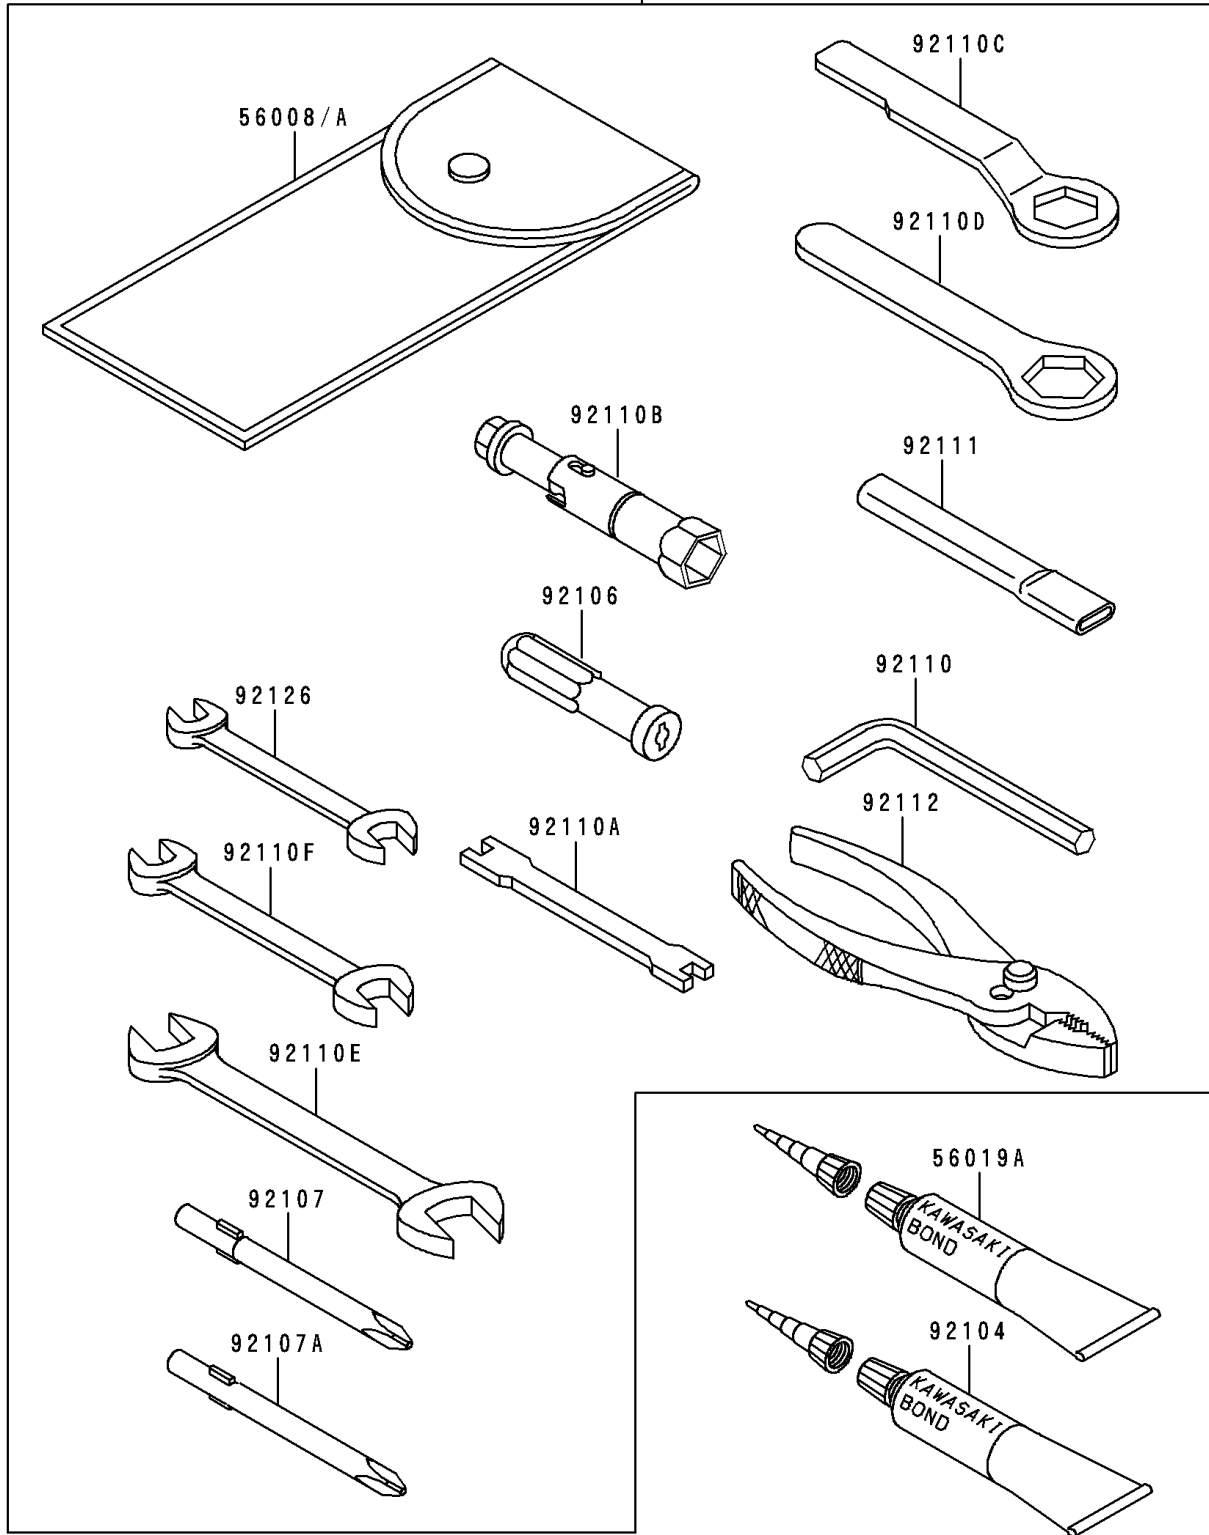

1996 Vulcan 800 PARTS DIAGRAM

Owner's Tools

56007/A

F2810

1996 Vulcan 800 PARTS LIST

Owner's Tools

ITEM NAME	PART NUMBER	QUANTITY
TOOL-KIT (Ref # 56007)	56007-1396	1
BAG,TOOL (Ref # 56008)	56008-006	1
THREE BOND TB1211,HT/RS,WHITE (Ref # 56019A)	56019-120	1
GASKET-LIQUID,TUBE,100G,BLACK (Ref # 92104)	92104-1003	1
GRIP-SCREW DRIVER (Ref # 92106)	92106-1001	1
TOOL-DRIVER,#3PHILLIPS (Ref # 92107)	92107-005	1
TOOL-DRIVER,#2PHILLIPS (Ref # 92107A)	92107-1053	1
TOOL-WRENCH,ALLEN,5MM (Ref # 92110)	92110-1015	1
TOOL-WRENCH,SPOKE (Ref # 92110A)	92110-1016	1
TOOL-WRENCH,BOX,16MM (Ref # 92110B)	92110-1132	1
TOOL-WRENCH,BOX END,22MM (Ref # 92110C)	92110-1148	1
TOOL-WRENCH,BOX END,19MM (Ref # 92110D)	92110-1151	1
TOOL-WRENCH,OPEN END,10X12 (Ref # 92110E)	92110-1152	1
TOOL-WRENCH,OPEN END,14X17 (Ref # 92110F)	92110-1153	1
TOOL-BAR,BOX END WRENCH (Ref # 92111)	92111-1051	1
TOOL-PLIERS (Ref # 92112)	92112-003	1
TOOL-WRENCH,OPEN END,8X10 (Ref # 92126)	92126-001	1