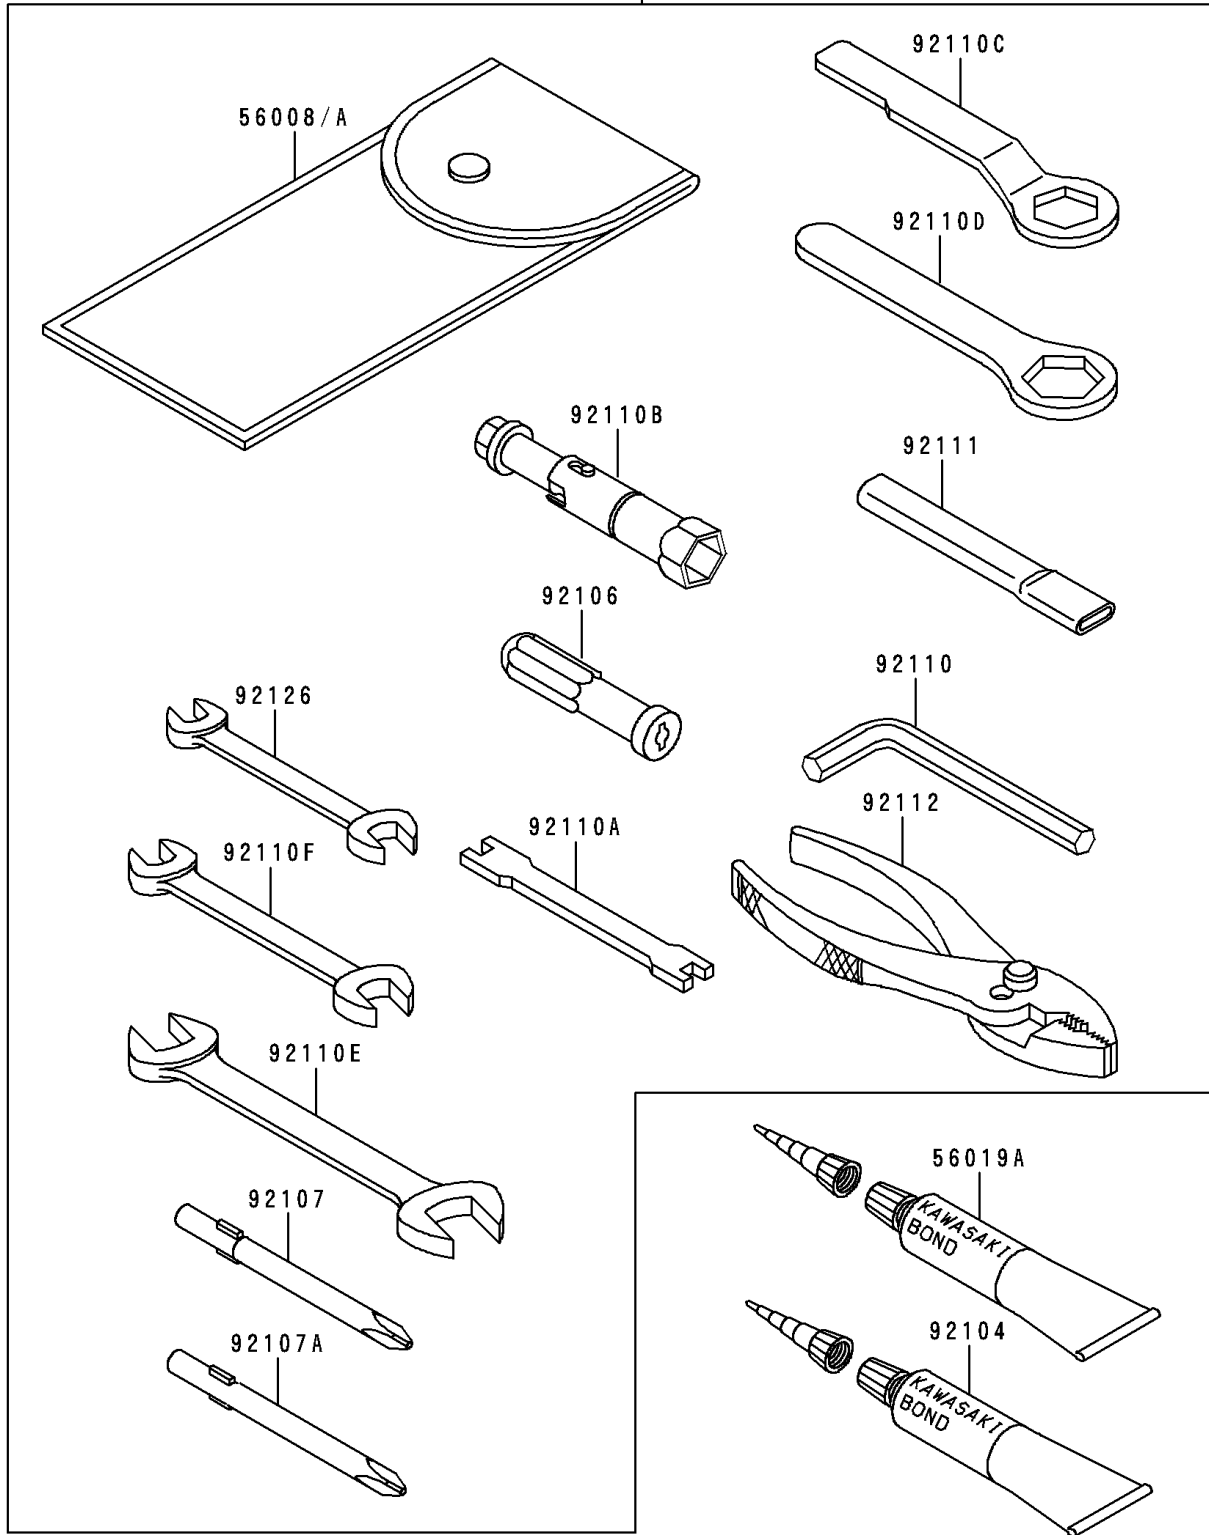

# 1997 Vulcan 800 PARTS DIAGRAM

Owner's Tools

56007/A

F2810

# 1997 Vulcan 800 PARTS LIST

## Owner's Tools

ITEM NAME	PART NUMBER	QUANTITY
TOOL-KIT (Ref # 56007)	56007-1396	1
BAG,TOOL (Ref # 56008)	56008-006	1
THREE BOND TB1211,HT/RS,WHITE (Ref # 56019A)	56019-120	1
GASKET-LIQUID,TUBE,100G,BLACK (Ref # 92104)	92104-1003	1
GRIP-SCREW DRIVER (Ref # 92106)	92106-1001	1
TOOL-DRIVER,#3PHILLIPS (Ref # 92107)	92107-005	1
TOOL-DRIVER,#2PHILLIPS (Ref # 92107A)	92107-1053	1
TOOL-WRENCH,ALLEN,5MM (Ref # 92110)	92110-1015	1
TOOL-WRENCH,SPOKE (Ref # 92110A)	92110-1016	1
TOOL-WRENCH,BOX,16MM (Ref # 92110B)	92110-1132	1
TOOL-WRENCH,BOX END,22MM (Ref # 92110C)	92110-1148	1
TOOL-WRENCH,BOX END,19MM (Ref # 92110D)	92110-1151	1
TOOL-WRENCH,OPEN END,10X12 (Ref # 92110E)	92110-1152	1
TOOL-WRENCH,OPEN END,14X17 (Ref # 92110F)	92110-1153	1
TOOL-BAR,BOX END WRENCH (Ref # 92111)	92111-1051	1
TOOL-PLIERS (Ref # 92112)	92112-003	1
TOOL-WRENCH,OPEN END,8X10 (Ref # 92126)	92126-001	1