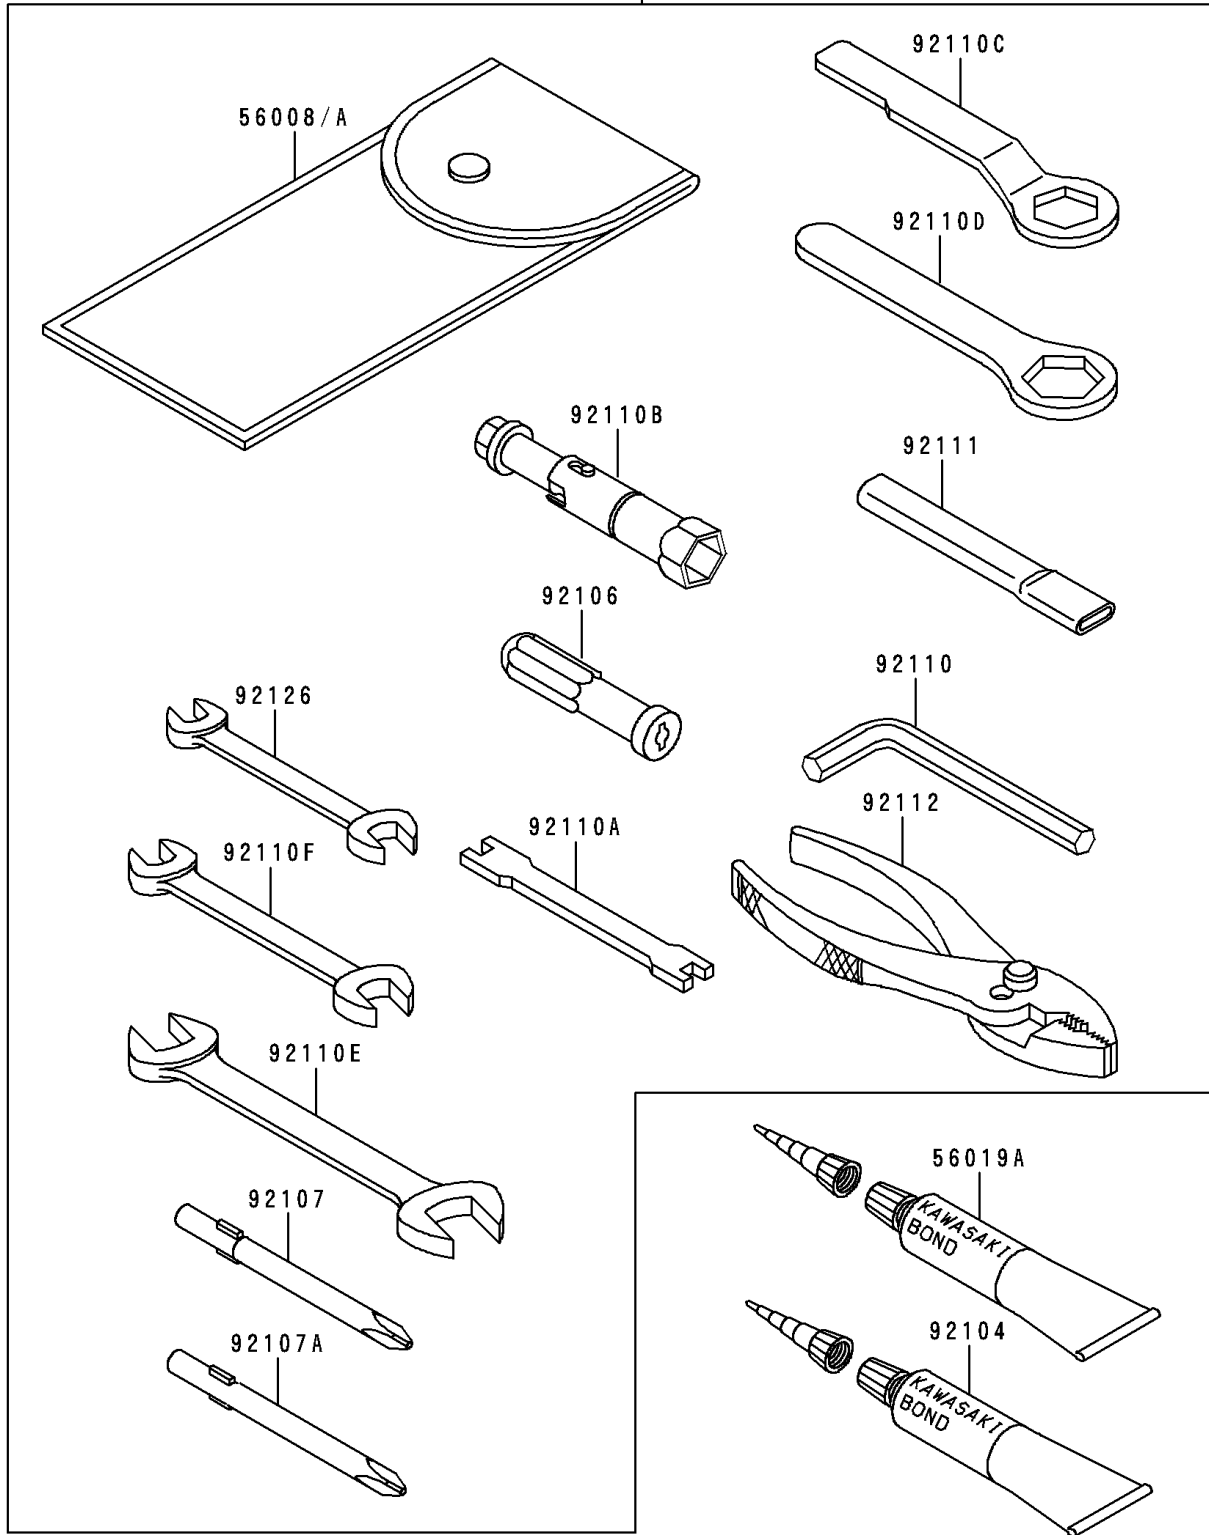

1997 Vulcan 800 PARTS DIAGRAM

Owner's Tools

56007/A

F2810

1997 Vulcan 800 PARTS LIST

Owner's Tools

ITEM NAME	PART NUMBER	QUANTITY
TOOL-KIT (Ref # 56007)	56007-1396	1
BAG,TOOL (Ref # 56008)	56008-006	1
THREE BOND TB1211,HT/RS,WHITE (Ref # 56019A)	56019-120	1
GASKET-LIQUID,TUBE,100G,BLACK (Ref # 92104)	92104-1003	1
GRIP-SCREW DRIVER (Ref # 92106)	92106-1001	1
TOOL-DRIVER,#3PHILLIPS (Ref # 92107)	92107-005	1
TOOL-DRIVER,#2PHILLIPS (Ref # 92107A)	92107-1053	1
TOOL-WRENCH,ALLEN,5MM (Ref # 92110)	92110-1015	1
TOOL-WRENCH,SPOKE (Ref # 92110A)	92110-1016	1
TOOL-WRENCH,BOX,16MM (Ref # 92110B)	92110-1132	1
TOOL-WRENCH,BOX END,22MM (Ref # 92110C)	92110-1148	1
TOOL-WRENCH,BOX END,19MM (Ref # 92110D)	92110-1151	1
TOOL-WRENCH,OPEN END,10X12 (Ref # 92110E)	92110-1152	1
TOOL-WRENCH,OPEN END,14X17 (Ref # 92110F)	92110-1153	1
TOOL-BAR,BOX END WRENCH (Ref # 92111)	92111-1051	1
TOOL-PLIERS (Ref # 92112)	92112-003	1
TOOL-WRENCH,OPEN END,8X10 (Ref # 92126)	92126-001	1