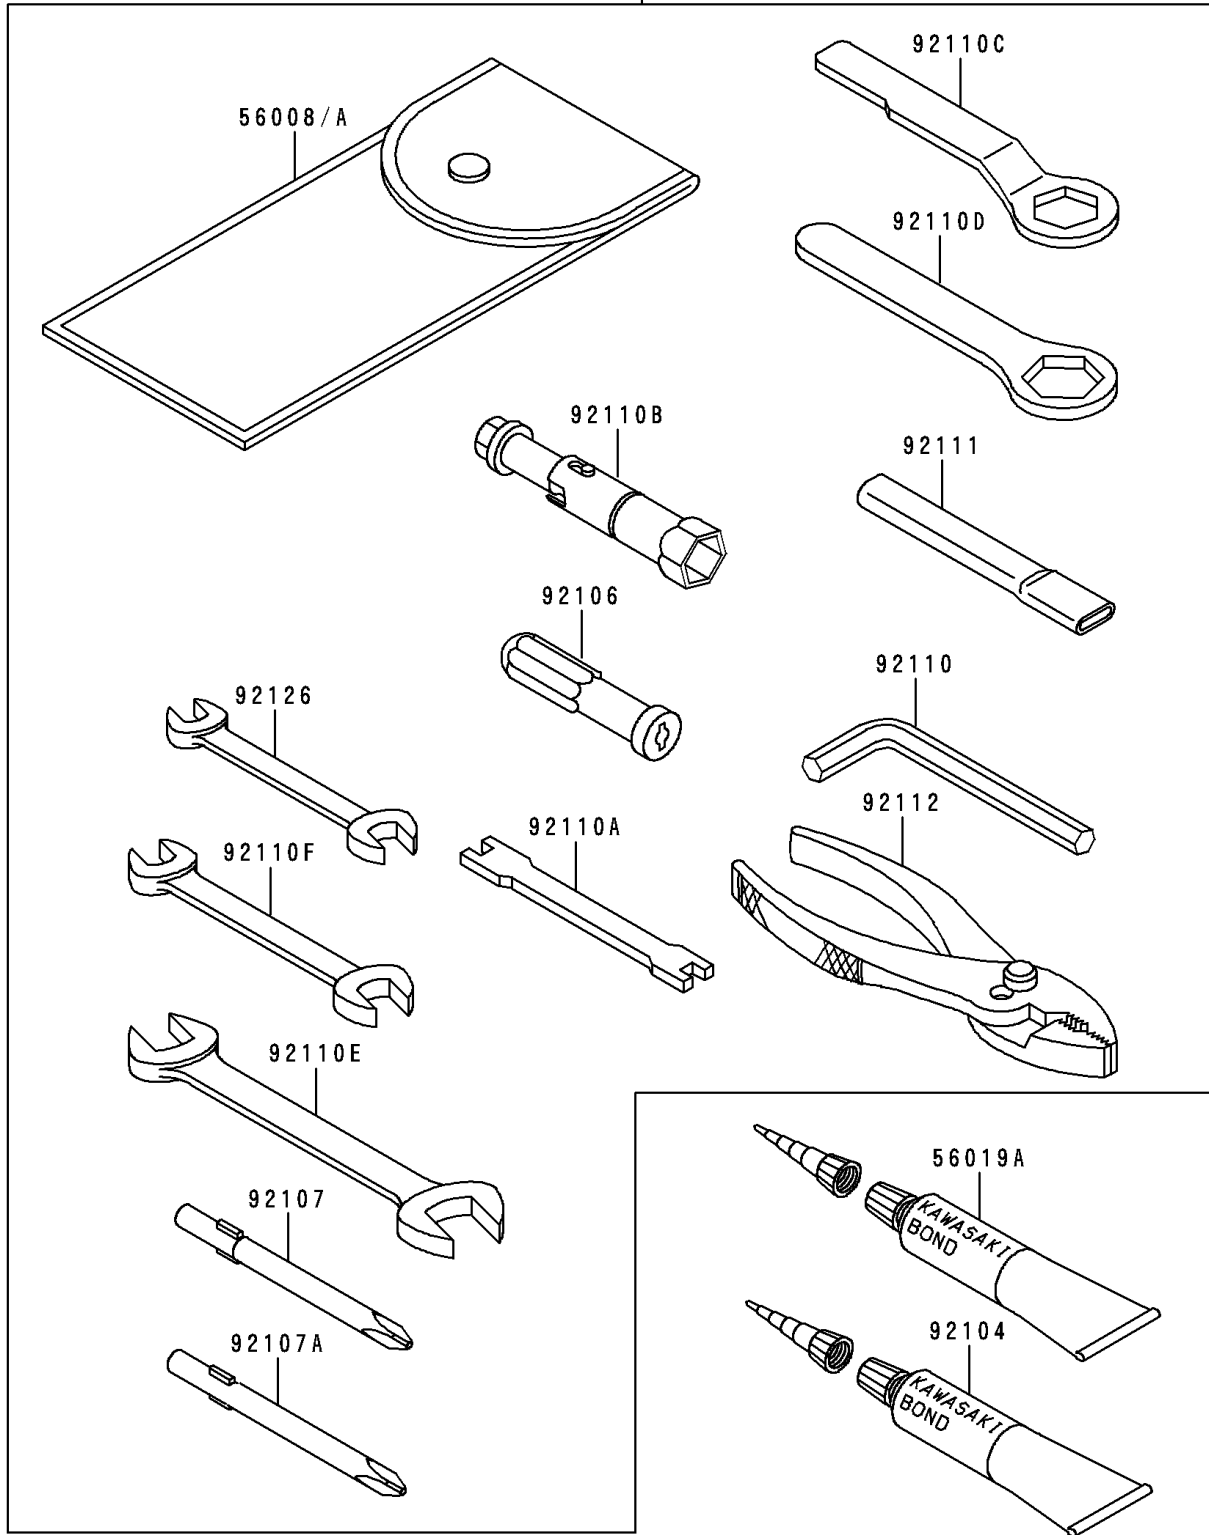

1999 Vulcan 800 PARTS DIAGRAM

Owner's Tools

56007/A

F2810

1999 Vulcan 800 PARTS LIST

Owner's Tools

ITEM NAME	PART NUMBER	QUANTITY
TOOL-KIT (Ref # 56007A)	56007-1404	1
BAG,TOOL (Ref # 56008A)	56008-1075	1
THREE BOND TB1211,HT/RS,WHITE (Ref # 56019A)	56019-120	1
GASKET-LIQUID,TUBE,100G,BLACK (Ref # 92104)	92104-1003	1
GRIP-SCREW DRIVER (Ref # 92106)	92106-1001	1
TOOL-DRIVER,#3PHILLIPS (Ref # 92107)	92107-005	1
TOOL-DRIVER,#2PHILLIPS (Ref # 92107A)	92107-1053	1
TOOL-WRENCH,ALLEN,5MM (Ref # 92110)	92110-1015	1
TOOL-WRENCH,SPOKE (Ref # 92110A)	92110-1016	1
TOOL-WRENCH,BOX,16MM (Ref # 92110B)	92110-1132	1
TOOL-WRENCH,BOX END,22MM (Ref # 92110C)	92110-1148	1
TOOL-WRENCH,BOX END,19MM (Ref # 92110D)	92110-1151	1
TOOL-WRENCH,OPEN END,10X12 (Ref # 92110E)	92110-1152	1
TOOL-WRENCH,OPEN END,14X17 (Ref # 92110F)	92110-1153	1
TOOL-BAR,BOX END WRENCH (Ref # 92111)	92111-1051	1
TOOL-PLIERS (Ref # 92112)	92112-003	1
TOOL-WRENCH,OPEN END,8X10 (Ref # 92126)	92126-001	1