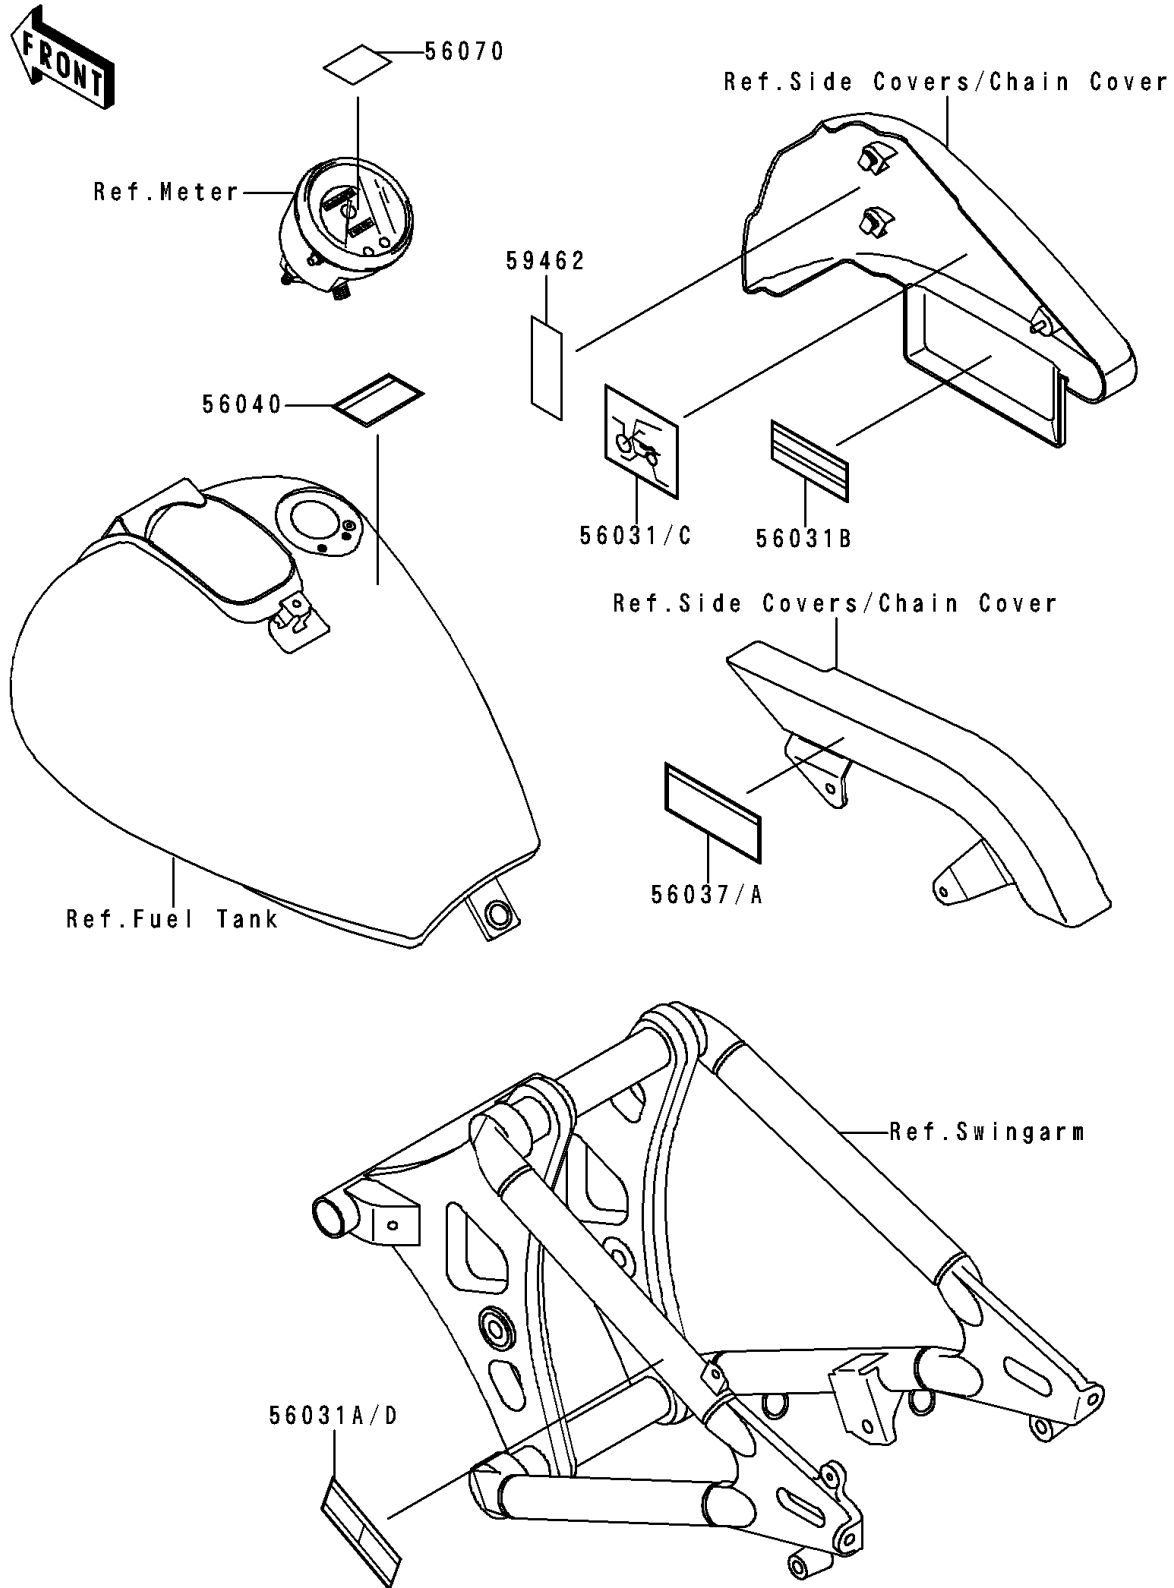

1995 Vulcan 800 PARTS DIAGRAM

Labels

F2860

1995 Vulcan 800 PARTS LIST

Labels

ITEM NAME	PART NUMBER	QUANTITY
LABEL-MANUAL,DAILY SAFETY (Ref # 56031)	56031-1936	1
LABEL-MANUAL,OIL&OIL FILTER (Ref # 56031B)	56031-1938	1
LABEL-MANUAL,CHAIN (Ref # 56031A)	56031-1937	1
LABEL-MANUAL,DAILY SAFETY (Ref # 56031C)	56031-1940	1
LABEL-MANUAL,CHAIN (Ref # 56031D)	56031-1941	1
LABEL-SPECIFICATION,TIRE&LOAD (Ref # 56037)	56037-1670	1
LABEL-SPECIFICATION,TIRE&LOAD (Ref # 56037A)	56037-1678	1
LABEL-WARNING,EVAPO (Ref # 56040)	56040-1121	1
LABEL-WARNING,BREAK IN CAUTION (Ref # 56070)	56070-1095	1
LABEL-CERTIFICATION,EVAPO ROUT (Ref # 59462)	59462-1755	1