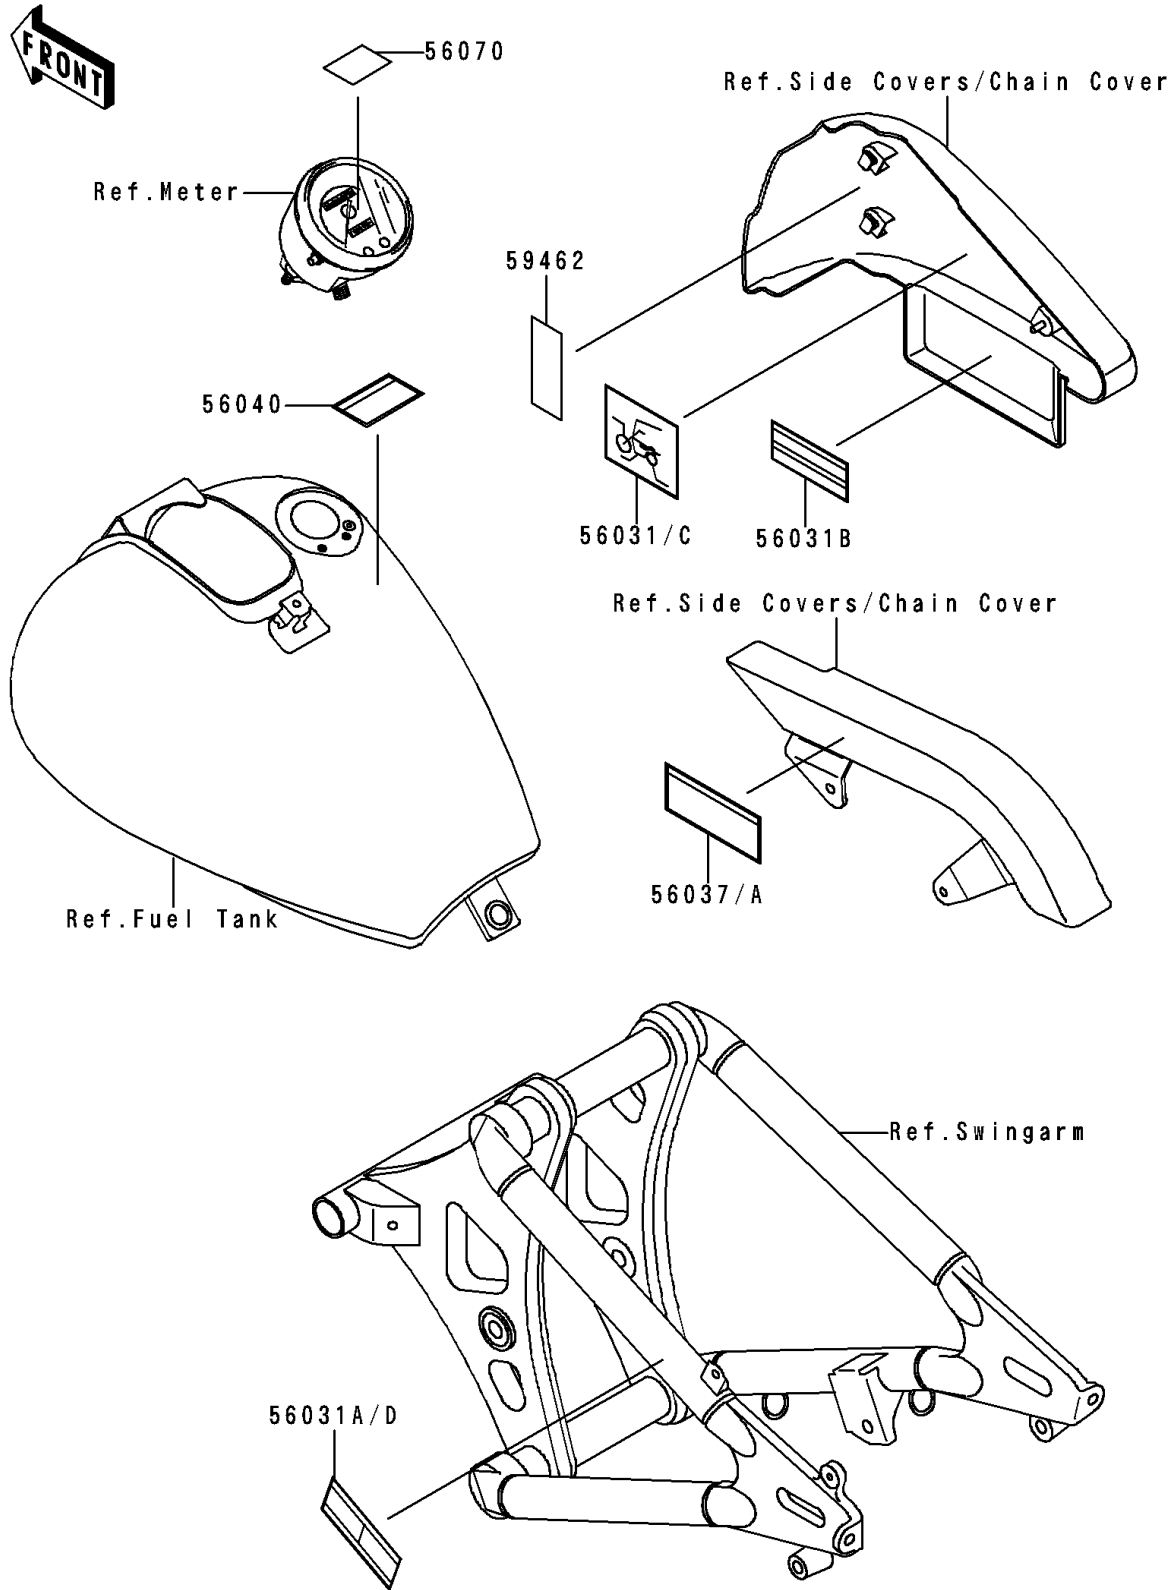

# 1996 Vulcan 800 PARTS DIAGRAM

Labels

F2860

# 1996 Vulcan 800 PARTS LIST

## Labels

ITEM NAME	PART NUMBER	QUANTITY
LABEL-MANUAL,DAILY SAFETY (Ref # 56031)	56031-1936	1
LABEL-MANUAL,OIL&OIL FILTER (Ref # 56031B)	56031-1938	1
LABEL-MANUAL,CHAIN (Ref # 56031A)	56031-1937	1
LABEL-MANUAL,DAILY SAFETY (Ref # 56031C)	56031-1940	1
LABEL-MANUAL,CHAIN (Ref # 56031D)	56031-1941	1
LABEL-SPECIFICATION,TIRE&LOAD (Ref # 56037)	56037-1670	1
LABEL-SPECIFICATION,TIRE&LOAD (Ref # 56037A)	56037-1678	1
LABEL-WARNING,EVAPO (Ref # 56040)	56040-1121	1
LABEL-WARNING,BREAK IN CAUTION (Ref # 56070)	56070-1095	1
LABEL-CERTIFICATION,EVAPO ROUT (Ref # 59462)	59462-1755	1